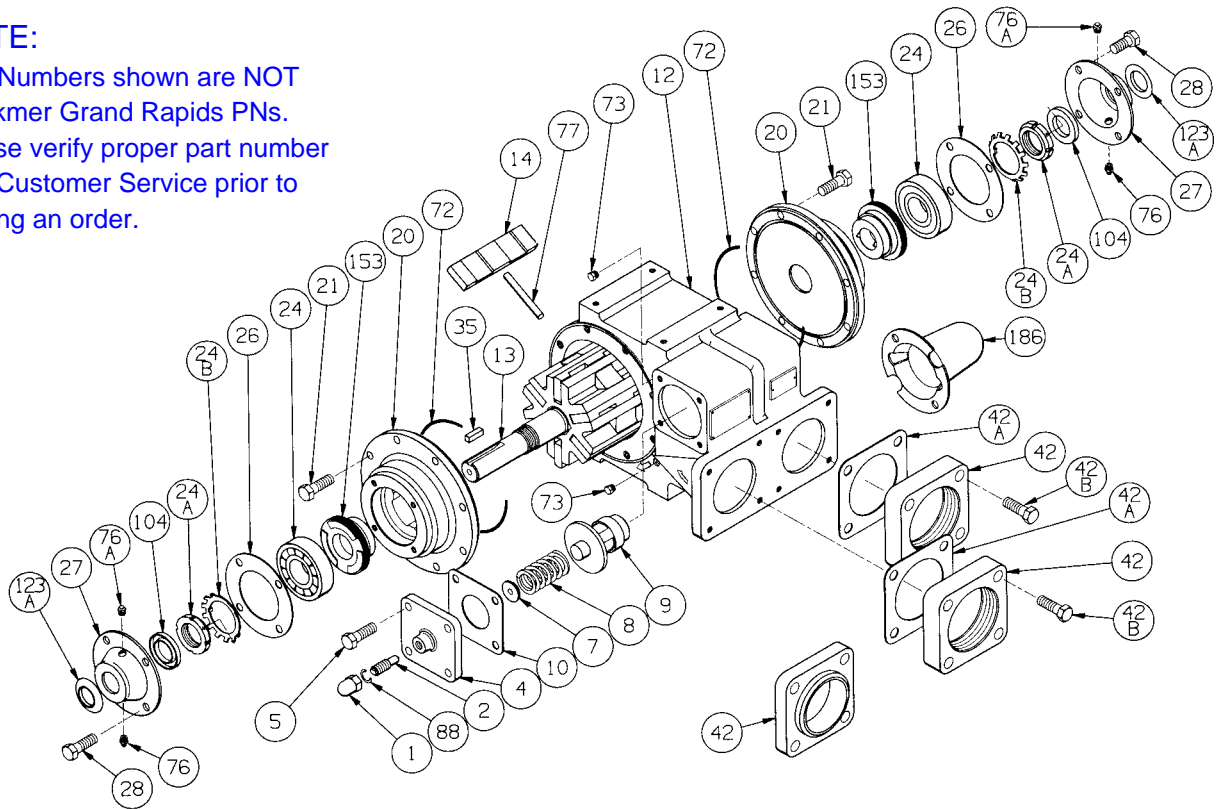

### NOTE:

Part Numbers shown are NOT Blackmer Grand Rapids PNs. Please verify proper part number with Customer Service prior to placing an order.

Ref. No.	Description	Parts per Pump	Part No.	Ref. No.	Description	Parts per Pump	Part No.
1	Cap – Relief Valve (R/V)	1	221167	24B	Lockwasher - Bearing	2	221215
2	Adjusting Screw – Relief Valve	1	221173	26	Gasket – Bearing Cover	2	221162
4	Cover – Relief Valve	1	221107	27	Bearing Cover	2	221129
5	Capscrew – R/V Cover	4	221238	28	Capscrew – Bearing Cover	8	221237
7	Spring Guide – Relief Valve	1	221172	35	Key – Shaft	1	221232
8	Spring – Valve (41- 50 psi)	1	221181	42	Flange – 3" NPT	2	221123
	Spring – Valve (51 - 110 psi) (Std.)		221185		Flange – 3" Weld		NC
	Spring – Valve (111-125 psi)		221182	42A	Gasket – Flange	2	221165
9	Relief Valve (Std.)	1	221116	42B	Capscrew – NPT Flange (M12 x 45)	8	200316
	Relief Valve (Nickel Plated)				221117		Capscrew – Weld Flange (M12 x 40)
10	Gasket – R/V Cover	1	221190	72	O-Ring – Head (Buna-N) (Std.)	2	221202
12	Cylinder – Pump	1	219923				
13	Rotor & Shaft Assembly, w/24A, 24B	1	313202	73	Gage Plug	2	221222
14	Vane – Duravane (Std.)	6	221135	76	Grease Fitting	2	221144
				76A	Grease Relief Fitting	2	221203
20	Head	2	221103	77	Push Rod - Vane	3	221139
				88	Gasket – Relief Valve Cap	1	200606
21	Capscrew – Head (M10 x 25)	16	221239	104	Grease Seal	2	221156
24	Ball Bearing	2	221212	123A	Dirt Shield	2	221199
24A	Locknut - Bearing	2	221214	186	Shaft Protector	1	221158
					Air Valve Kit		313215

Keep this parts list with Installation, Operation and Maintenance Instructions.

**MECHANICAL SEAL – STANDARD**

Ref. No.	Part Name	Parts Per Pump	Part No.
153	Mechanical Seal Complete – Cast Iron Stationary Seat, Carbon Seal Face, Buna-N O-Rings (INCN)	2	313208
153D	O-Ring – Stationary (Buna-N)	2	221201
153L	O-Ring – Rotating (Buna-N)	2	200672