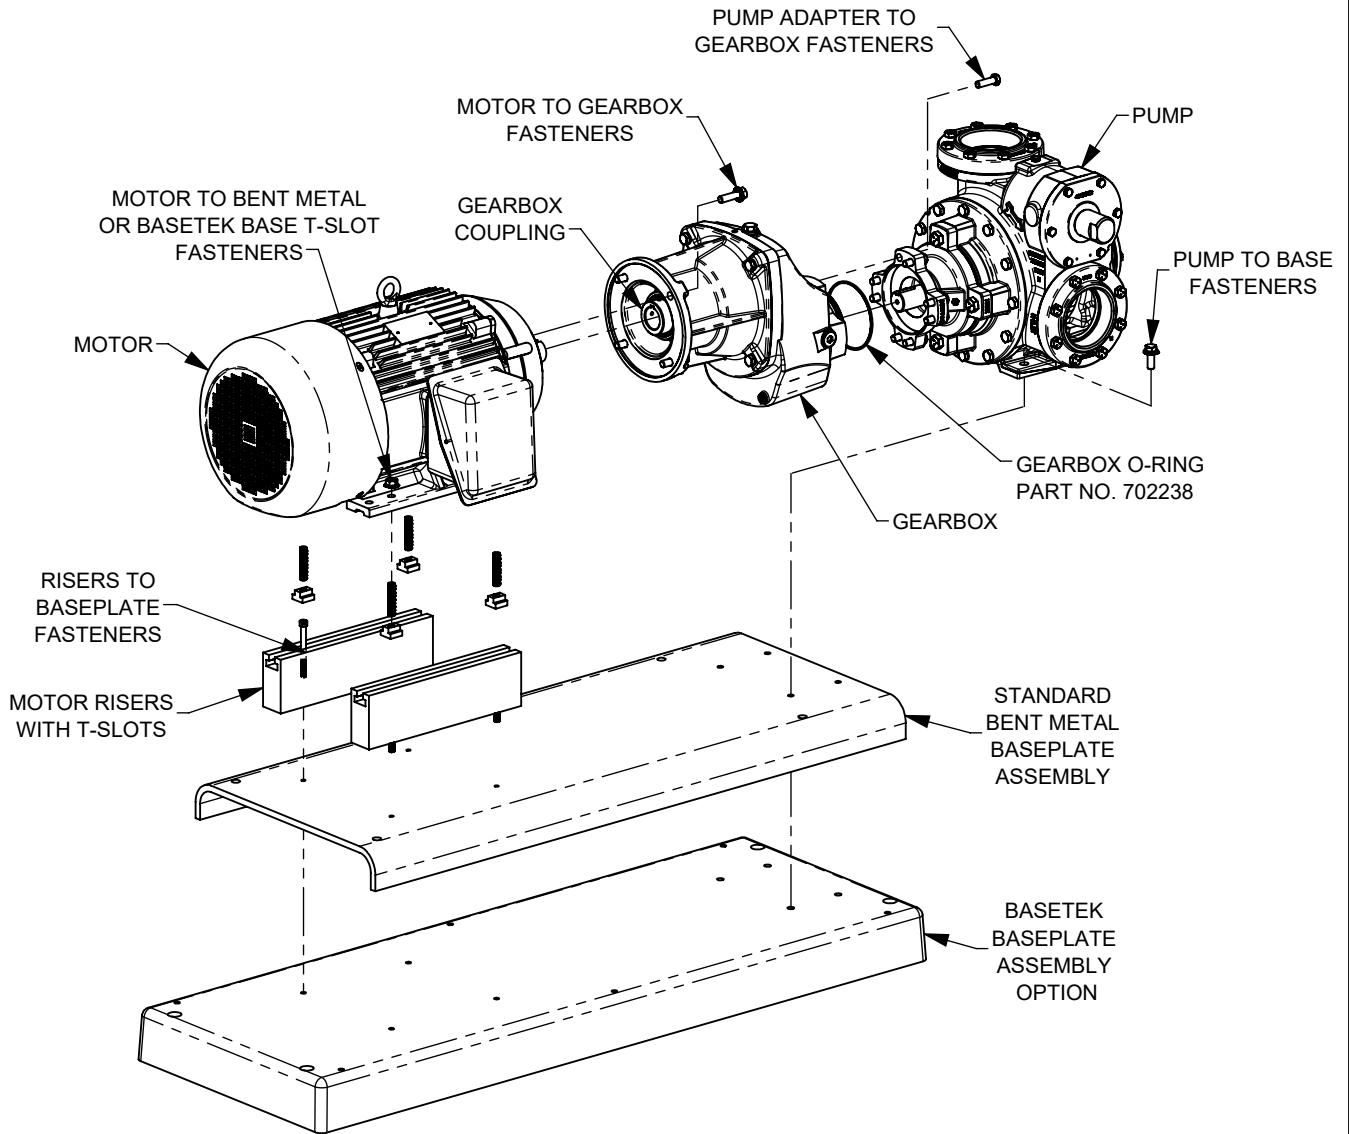

TYPE	SIZE	UNIT STYLE	DIMENSIONS 011-047	
			Section Effective Replaces Page 1 / 1	011 JAN 2022 MARCH 2021
GNX(H)	4	SK9		

4" GNX, GNXH MODELS			
	BENT METAL BASE	BASETOK BASE OPTION	
	BENT METAL BASEPLATE ASSEMBLY - INCLUDES FASTENERS	BASETOK BASEPLATE ASSEMBLY OPTION - INCLUDES FASTENERS, MOTOR SPACERS AND STUDS	MOTOR TO GEARBOX FASTENERS
QTY	1X	1X	4X
213TC	905724	N/A	920954
215TC		905764	
254TC	905725	905765	920954
256TC			
284TC	905726	905766	920494
286TC			
324TC	905727	905767	920645
326TC			

GEARBOX COUPLINGS	
PART NUMBER	DESCRIPTION
906522	SK971.1 210TC
906524	SK971.1 250TC
906525	SK971.1 280TC
906526	SK971.1 320TC

GEARBOX PART NUMBERS				
RATIO	210TC	250TC	280TC	320TC
2.86	N/A	812510	812511	812512
3.31	N/A	812520	812521	812522
3.67	N/A	812563	812564	812568
4.04	N/A	812530	812531	812532
4.42	N/A	812567	812565	N/A
5.00	812540	812541	812542	N/A
5.50	812550	812551	812552	N/A
6.00	812560	812561	812562	N/A
6.82	812570	812571	N/A	N/A