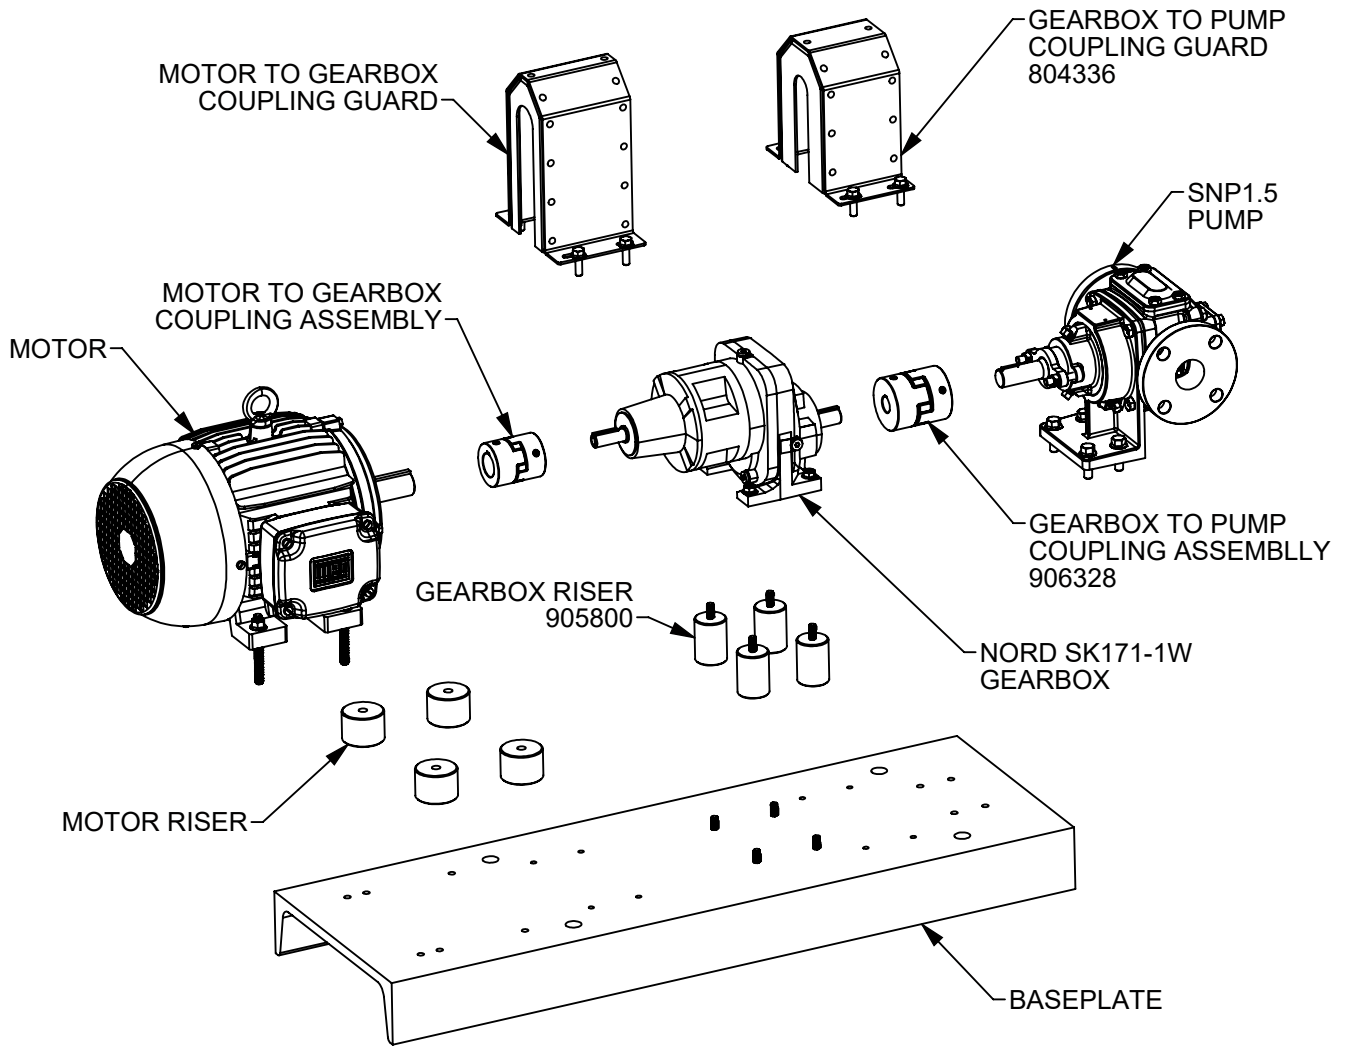

TYPE	SIZE	UNIT STYLE
<b>SNP</b>	<b>1.5</b>	<b>SK171</b>

DIMENSIONS 104-H12	
Section Effective Replaces Page 1 / 1	104 Dec 2023 Sept 2023

RIGHT HAND ROTATION. FOR LEFT HAND ROTATION, SHAFT PROJECTION IS OPPOSITE THAT SHOWN.

\*\*MOUNTING STYLE: LONG COUPLED\*\*

**BASEPLATE AND MOTOR RISER PART NUMBERS**

MOTOR FRAME	BASEPLATE	MOTOR RISER
143T/145T	901420	905807
182T/184T	901424	905811
213T/215T	901431	905817

**NORD SK171.1-W GEARBOX PART NUMBERS**

RATIO	SPEEDS 60Hz/50Hz	PART NUMBER
1.07:1	1636 RPM / 1355 RPM	803131
1.15:1	1522 RPM / 1261 RPM	803132
1.96:1	893 RPM / 740 RPM	803133
2.71:1	646 RPM / 535 RPM	803134
3.46:1	506 RPM / 419 RPM	803135

**COUPLING AND GUARD PART NUMBER**

MOTOR FRAME	MOTOR TO GEARBOX COUPLING ASSY	MOTOR TO GEARBOX COUPLING GUARD
143T/145T	906325	804300
182T/184T	906326	804300
213T/215T	906372	804313