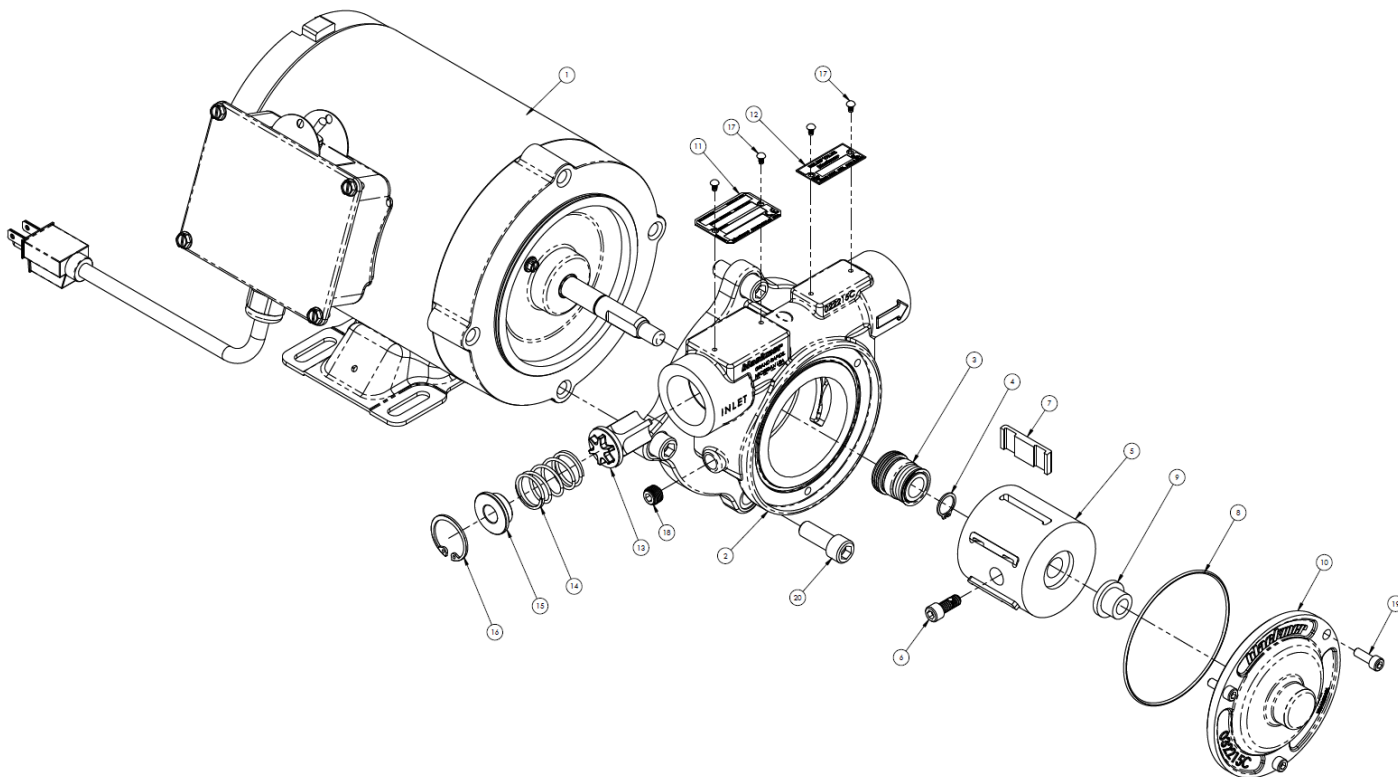

BLACKMER PARTS LIST

PUMP MODELS: SX1B-DEF

961834
Page 1 of 1

PARTS LIST
203-B01

Section 203
Effective Oct 2023
Replaces Jul 2017

See Instructions 203-B00 for Installation, Operation and Maintenance

Ref. No.	Description	Parts per Pump	Part No.	Ref. No.	Description	Parts per Pump	Part No.
1	Motor, 115 Volt AC	1	929300	10	Head	1	032215
	Motor, 12 Volt DC	1	929301	11	Tag – Serial Number	1	908877
2	Cylinder - NPT	1	022215	12	Tag – R/V	1	909035
	Cylinder - BSPP	1	022216	13	Relief Valve	1	454802
3	Mechanical Seal	1	332215	14	Spring – R/V	1	471437
4	Retaining Ring – External	1	903593	15	Guide – R/V Spring	1	422215
5	Rotor	1	202217	16	Retaining Ring – R/V	1	903634
6	Capscrew – Rotor	1	920068	17	Screw, Tag	4	922315
7	Vane – Duravane®	6	092216	18	Pipe Plug (1/8")	1	908188
8	O-Ring – Head (Ethylene-Propylene)	1	712221	19	Capscrew – Head	3	922018
9	Bushing – Head	1	162215	20	Capscrew – Cylinder	4	920338