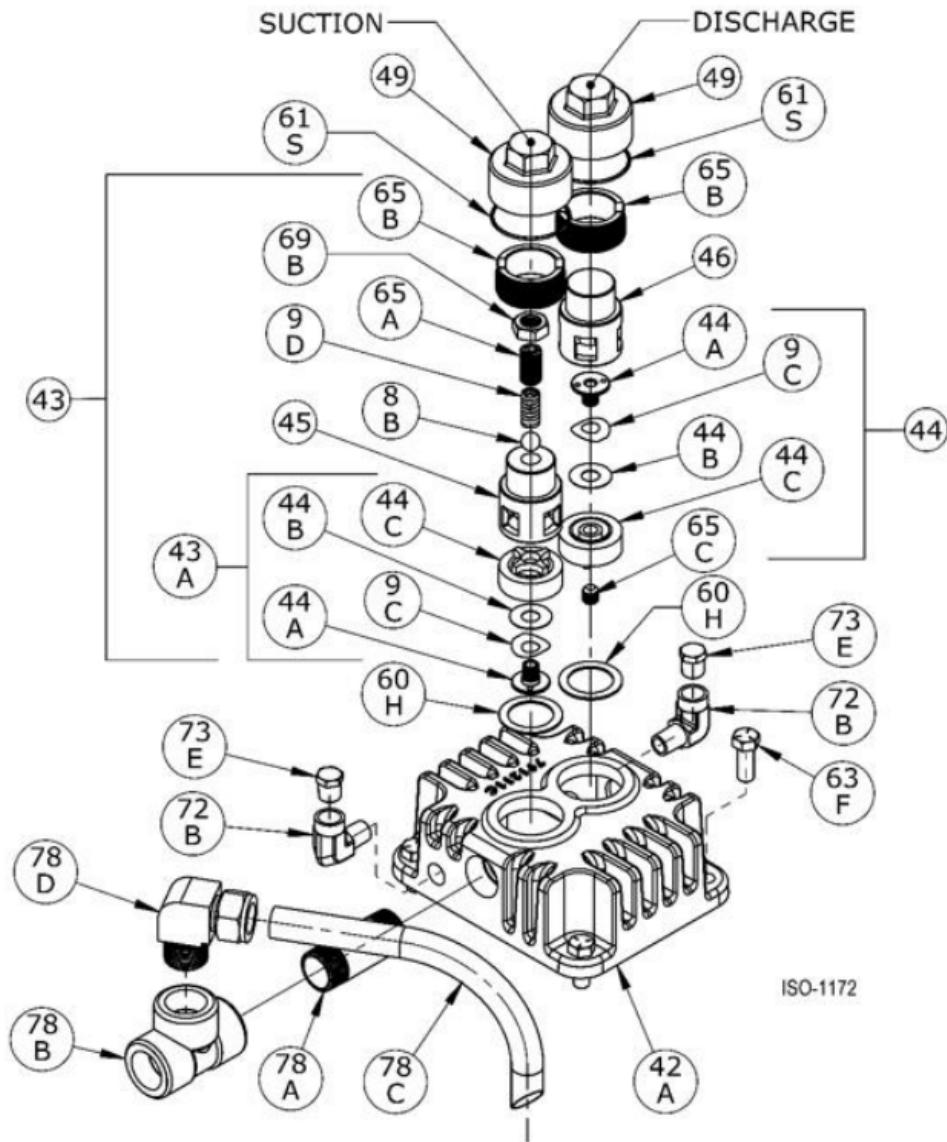

| Ref | Description | Qty | Part No |
|-----|----------------------------------|-----|---------|
| 35D | Hold-down Ring | 1 | 793220 |
| 60E | Gasket - Inspection Plate * | 1 | 791292 |
| 60F | Gasket - Crankcase * | 1 | 791221 |
| 61G | O-Ring (Buna-N) Std * | 1 | 792125 |
| 62B | Machine Screw - Inspection Plate | 6 | 793096 |
| 63F | Capscrew - Hex Hd | 4 | 792093 |
| 64A | Connecting Rod Bolt | 2 | 792006 |
| 67A | Washer - Packing Box | 2 | 792083 |
| 67B | Washer - Packing Spring | 1 | 792087 |
| 68A | Connecting Rod Bolt Nut | 2 | 792005 |
| 73C | Lock Plug * | 3 | 792030 |

* Included in Gasket Sets

** Must be honed after installing

Cylinder Assembly: Model LB081B, LB082B ISO1171

| Ref | Description | Qty | Part No |
|-----|--|-----|------------------|
| 22B | Piston Shim - 0.015 Piston Shim - 0.007 | AR | 792034 792050 |
| 36 | Cylinder | 1 | 791201 |
| 39 | Piston | 1 | 792031 |
| 40 | Expander | 3 | 792022 |
| 41 | Piston Ring | 3 | 792018 |
| 61K | O-Ring * | 2 | 792112 |
| 63F | Capscrew - Hex Hd | 4 | 792093 |
| 67C | Thrust Washer | 1 | 792033 |
| 69A | Piston Nut | 1 | 793022 |
| 73C | Lock Plug * | 2 | 793028 |
| 73D | Pipe Plug | 1 | 793498 |
| 78E | Tubing Elbow, Suction Pipe | 1 | 790392 |

* Included in Gasket Sets

Head Assembly: Models LB081B, LB082B

ISO1172

| Ref | Description | Qty | Part No |
|-----|----------------------------|-----|---------|
| 8B | Liquid Relief Valve Ball | 1 | 792042 |
| 9C | Valve Spring | 2 | 792038 |
| 9D | Liquid Relief Valve Spring | 1 | 792045 |
| 42A | Head | 1 | 791211 |
| 43 | Suction Valve Assembly | 1 | 792269 |
| 43A | Valve Sub-Assembly | | 792259 |
| 44 | Discharge Valve Assembly | 1 | 792279 |
| 44A | Valve Bumper | 2 | 792235 |
| 44B | Valve Disc | 2 | 792037 |
| 44C | Valve Body | 2 | 792236 |
| 45 | Liquid Relief Valve Body | 1 | 792046 |
| 46 | Cage | 1 | 792051 |
| 49 | Valve Cap | 2 | 792003 |