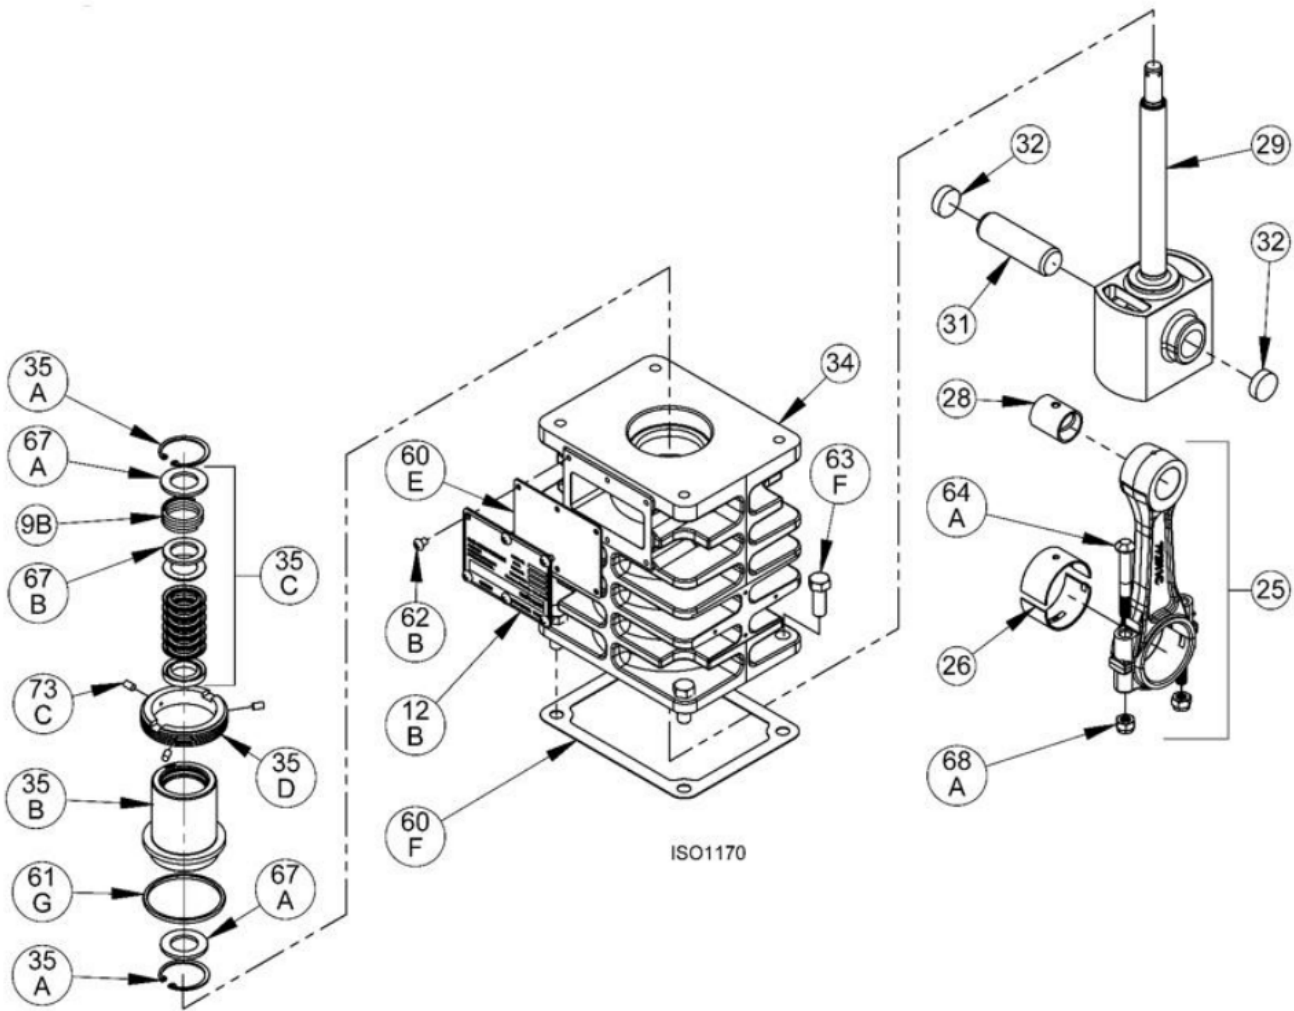

Crosshead Assembly: Models LB081B

ISO1170

Ref	Description	Qty	Part No
9B	Packing Spring	1	792077
12B	Inspection Plate	1	791217
25	Connecting Rod Assembly	1	792009
26	Connecting Rod Bearing	1	792012
28	Wrist Pin Bushing **	1	792013
29	Crosshead Assembly	1	792029
31	Wrist Pin	1	792014
32	Wrist Pin Plug	2	792178
34	Crosshead Guide	1	791291
35A	Retainer Ring	2	792088
35B	Packing Box	1	793221
35C	Packing Set	1	793499

Ref	Description	Qty	Part No
35D	Hold-down Ring	1	793220
60E	Gasket - Inspection Plate *	1	791292
60F	Gasket - Crankcase *	1	791221
61G	O-Ring (Buna-N) Std *	1	792125
62B	Machine Screw - Inspection Plate	6	793096
63F	Capscrew - Hex Hd	4	792093
64A	Connecting Rod Bolt	2	792006
67A	Washer - Packing Box	2	792083
67B	Washer - Packing Spring	1	792087
68A	Connecting Rod Bolt Nut	2	792005
73C	Lock Plug *	3	792030

* Included in Gasket Sets

** Must be honed after installing