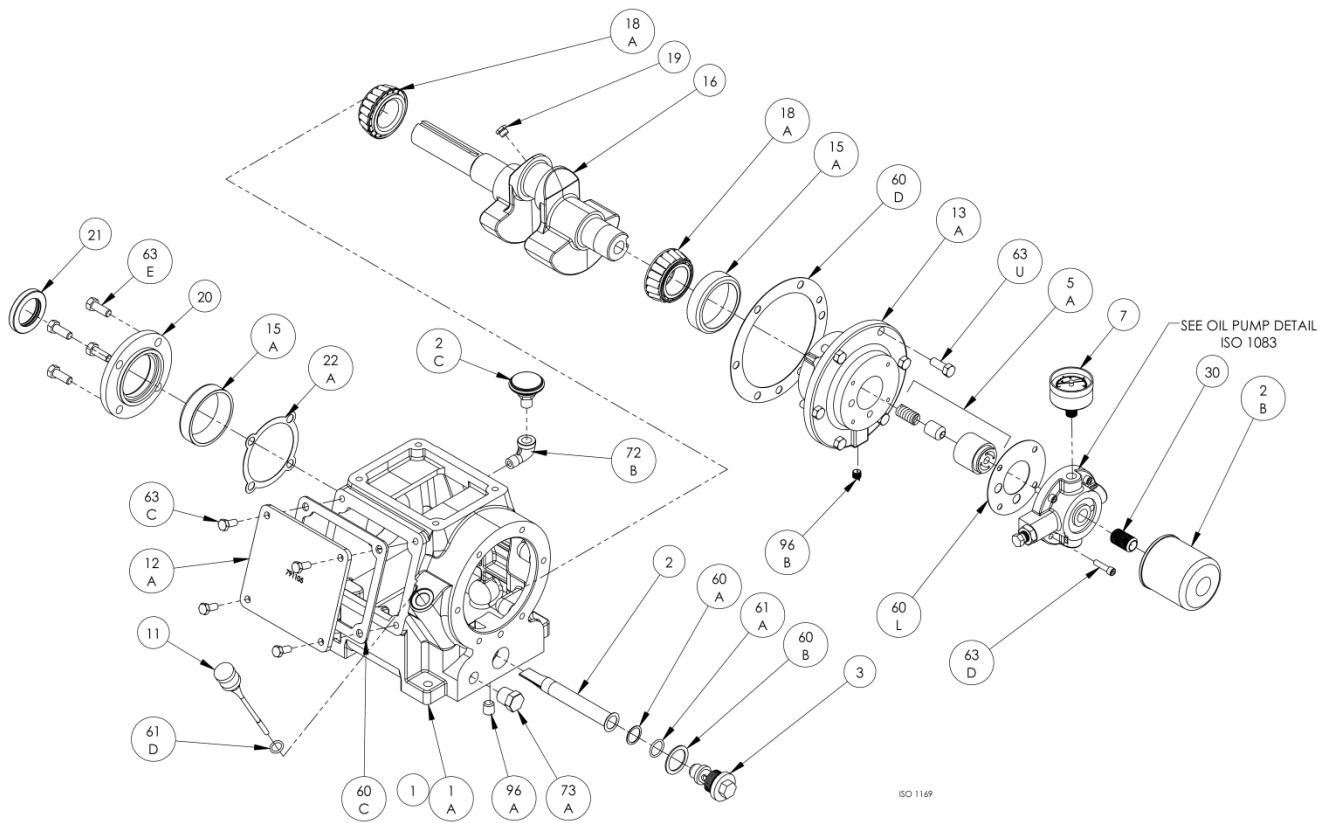

Crankcase Assembly: Models LB081B, LB082B

ISO1169

Ref	Description	Qty	Part No
1	Crankcase Assembly – with Oil Filter	1	791241
1A	Crankcase	1	791202
2	Oil Intake Screen	1	792135
2B	Oil Filter	1	794726
2C	Breather Filter	1	792070
3	Oil Screen Plug	1	792145
5A	Oil Pump Kit	1	794760
7	Oil Pressure Gauge	1	790012
11	Oil Bayonet Assembly	1	792162
12A	Inspection Plate	1	791205
13A	Bearing Carrier	1	792104
15A	Bearing Cup	2	793126
16	Crankshaft Assembly (w\ 18A,19)	1	791257
18A	Bearing Cone	2	793142
19	Orifice	1	792146
20	Bearing Cover Plate	1	793106
21	Oil Seal	1	793143

Ref	Description	Qty	Part No
22A	Bearing Adjustment Shim Kit	1	793133
30	Oil Filter Fitting	1	794725
60A	Gasket - Oil Screen *	1	792136
60B	Gasket - Oil Screen Plug *	1	792123
60C	Gasket - Inspection Plate *	1	791222
60D	Gasket - Bearing Carrier Assembly*	1	792124
60L	Gasket - Oil Pump Cover *	1	794721
61A	O-Ring - Oil Screen *	1	792175
61D	O-Ring - Oil Bayonet *	1	792174
63C	Capscrew - Hex Hd	4	793116
63D	Capscrew - Soc Hd	4	790559
63E	Capscrew - Hex Hd	4	792093
63U	Capscrew - Hex Hd	6	792093
72B	Elbow	1	790453
73A	Pipe Plug	1	792166
96A	Pipe Plug	1	790488
96B	Pipe Plug	1	790309

* Included in Gasket Sets