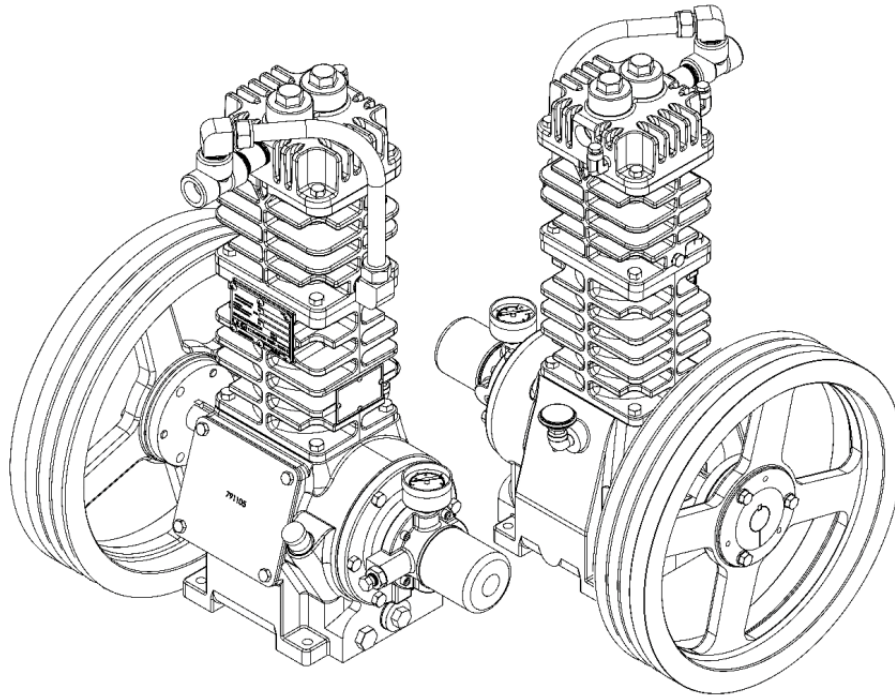

LB081B PARTS LIST

(See Instructions 502-A00 for Operation and Maintenance)

Serial # _____

ID# _____

Gasket Set, Repair Kits and Special Tools

| | | |
|--|-------------------|--------|
| Gasket Set | Buna-N & Aluminum | 791197 |
| Top End Repair Kit | | 791129 |
| Includes Piston Rings & Expanders, Packing Sets, Valves, Gaskets Oil Filter & O-rings | | |
| Intermediate Repair Kit | | 791130 |
| Includes Top End Kit plus Wrist Pins & Bushings, Connecting Rod Bearings, and Crossheads. | | |
| Packing Installation Tool | | 790536 |
| Spanner Wrench, 1/4" Adjustable | | 790316 |
| Wrench for Valve Hold Down Screw | | 790535 |
| Tool Kit | | 790199 |
| Piston Tool | | 798003 |

Content Needed For Complete Parts List

| | |
|-----------|---|
| Model | 1 |
| Crankcase | 3 |
| Oil Pump | 4 |
| Flywheel | 5 |
| Crosshead | 6 |
| Cylinder | 7 |
| Head | 8 |

Notes:

Suggested Spare Parts for LB081B Compressors: