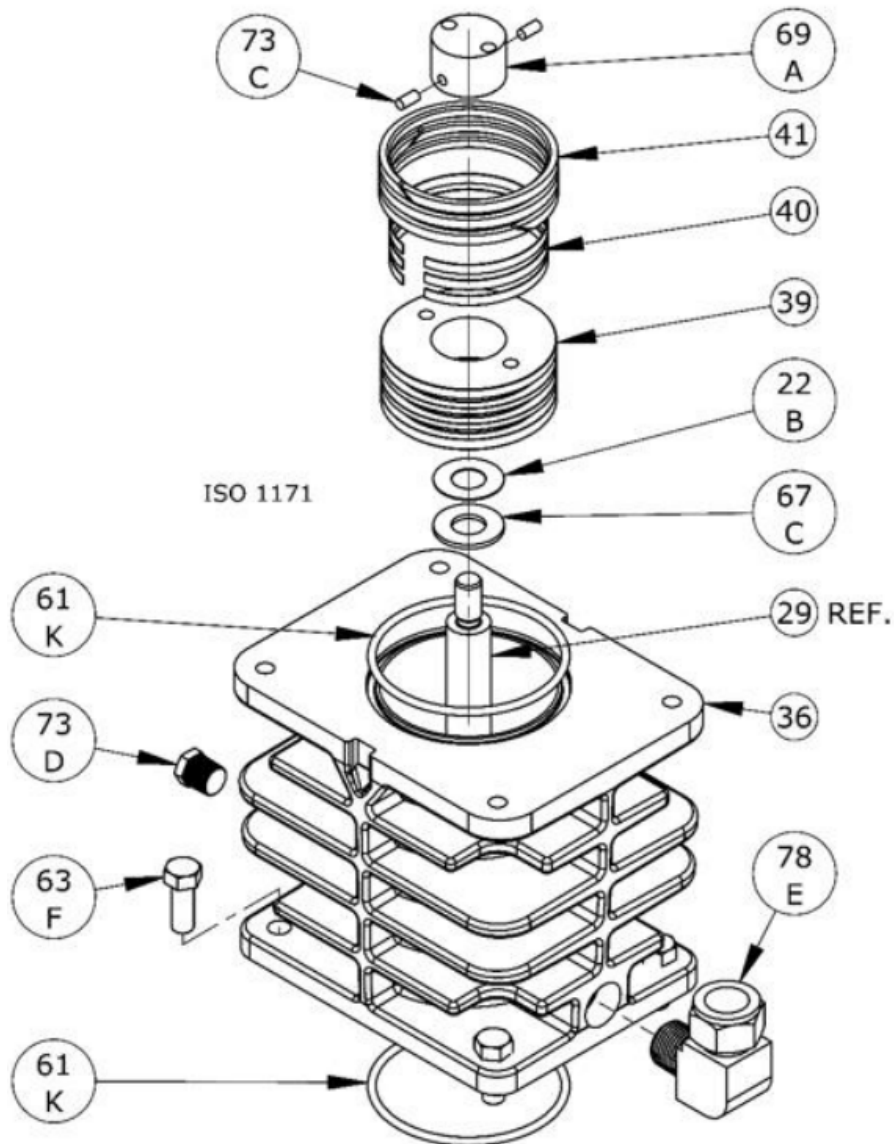

Cylinder Assembly: Model LB081B, LB082B ISO1171

Ref	Description	Qty	Part No
22B	Piston Shim - 0.015 Piston Shim - 0.007	AR	792034 792050
36	Cylinder	1	791201
39	Piston	1	792031
40	Expander	3	792022
41	Piston Ring	3	792018
61K	O-Ring *	2	792112
63F	Capscrew - Hex Hd	4	792093
67C	Thrust Washer	1	792033
69A	Piston Nut	1	793022
73C	Lock Plug *	2	793028
73D	Pipe Plug	1	793498
78E	Tubing Elbow, Suction Pipe	1	790392

* Included in Gasket Sets