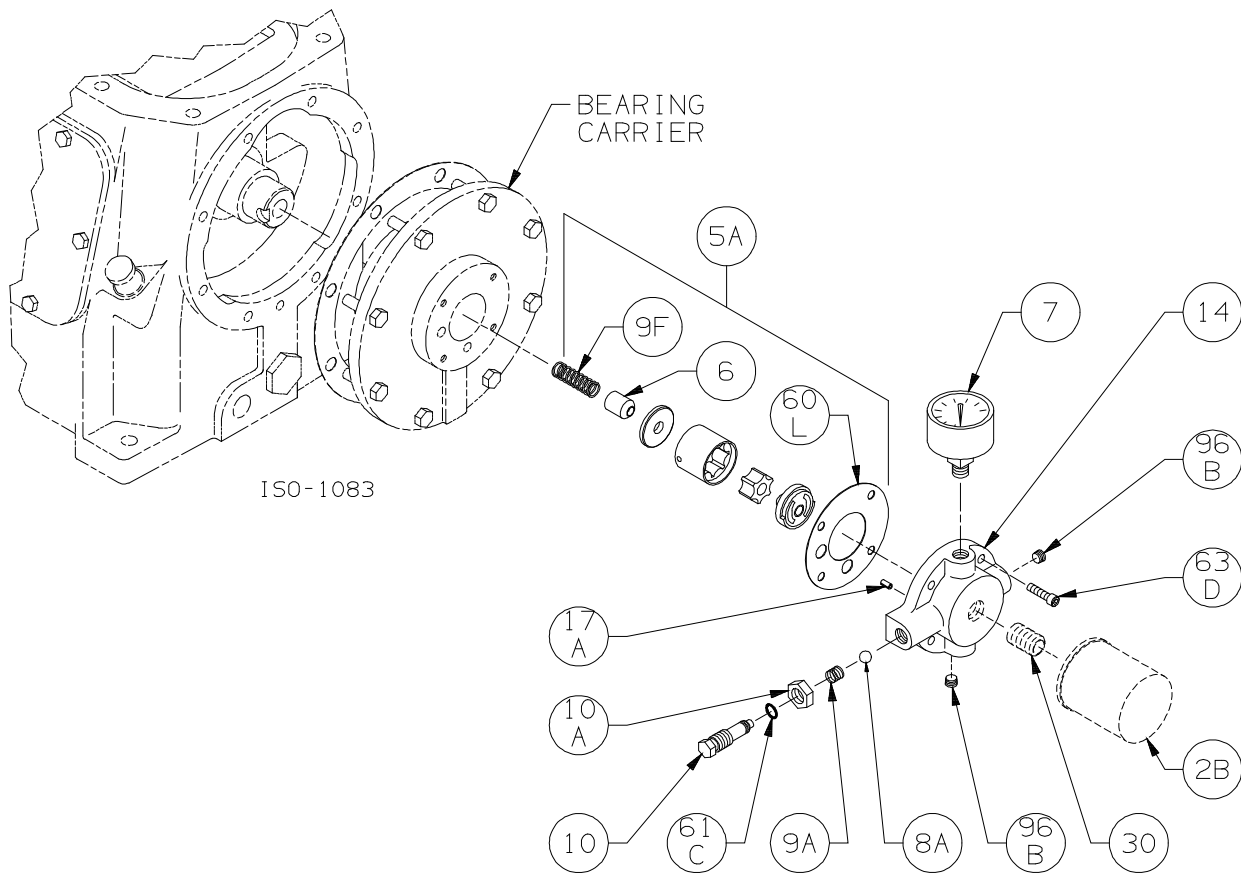

Oil Pump Detail:
Models LB081B, LB082B, LB161B, LB162B, LB361B, LB362D,
LB601B, LB602B, LB602C, LB942A, LB942B, LB943B

ISO1083

Ref	Description	Qty	Part No
2B	Oil Filter	1	794726
5A	Oil Pump Kit (with 6, 9F, 60L)		794760
6	Oil Pump Cone	1	794750
7	Oil Pressure Gauge	1	790012
8A	Oil Pressure Adj. Ball	1	792154
9A	Oil Pressure Adj. Spring	1	792153
9F	Oil Pump Spring	1	794751
10	Oil Pressure Adj. Screw	1	792148
10A	Locknut	1	792152

Ref	Description	Qty	Part No
	Oil Pump Cover Assembly - For Filter		794764
14	Oil Pump Cover Assembly (Both include 17A, 96B)	1	794763
17A	Roll Pin	1	794753
30	Oil Filter Fitting	1	794725
60L	Gasket - Oil Pump Cover *	1	794721
61C	O-Ring - Adjusting Screw *	1	792168
63D	Capscrew - Socket Head	4	790559
96B	Pipe Plug	2	790309

* Included in Gasket Sets