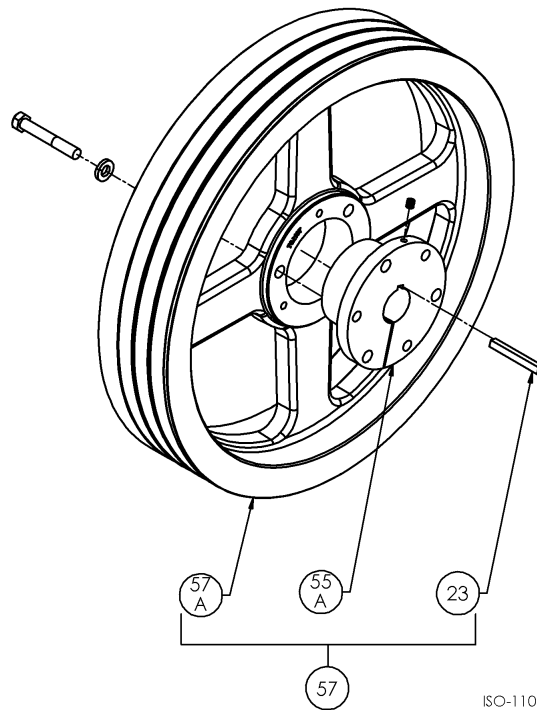

Flywheel Assembly:

S1106

Models LB081B, LB082B, LB161B, LB162B

Models LB361B, LB362D

Ref	Description	Qty	Part No
23	Key	1	792167
55A	Hub (SF 1.25")	1	790563
57	Flywheel Assembly	1	792073
57A	Flywheel	1	792197

Ref	Description	Qty	Part No
23	Key	1	793167
55A	Hub	1	790143
57	Flywheel Assembly	1	793047
57A	Flywheel	1	792197