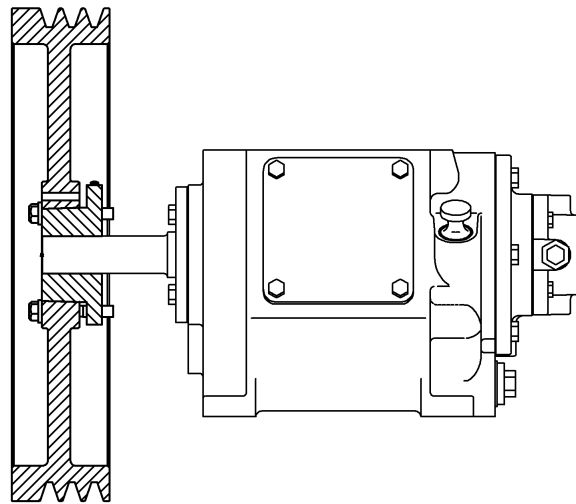

Flywheel Assembly:

S1106

Models LB081B, LB082B, LB161B, LB162B

Models LB361B, LB362D

Ref	Description	Qty	Part No
23	Key	1	792167
55A	Hub (SF 1.25")	1	790563
57	Flywheel Assembly	1	792073
57A	Flywheel	1	792197

Ref	Description	Qty	Part No
23	Key	1	793167
55A	Hub	1	790143
57	Flywheel Assembly	1	793047
57A	Flywheel	1	792197