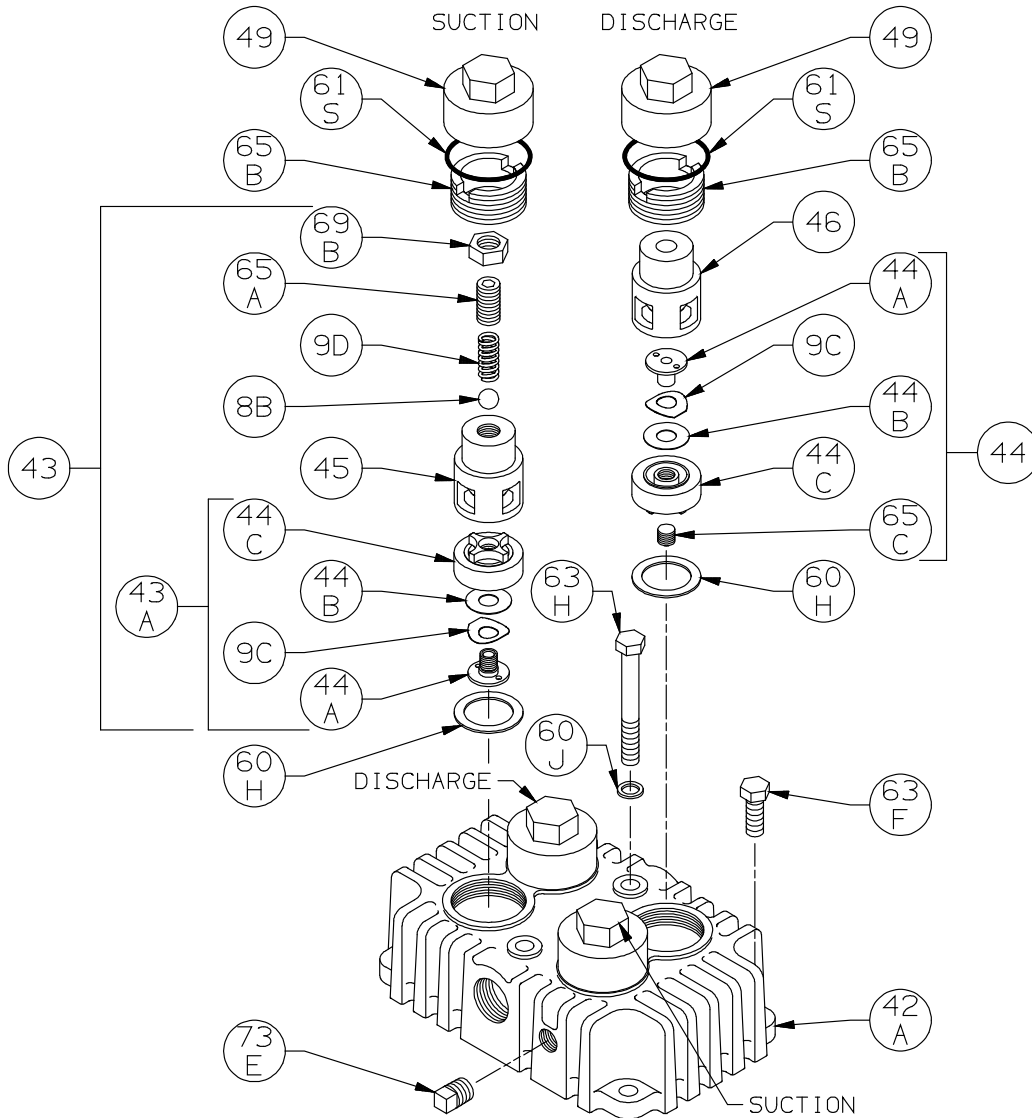

Ref	Description	Qty	Part No
35D	Hold-down Ring	2	793220
60E	Gasket - Inspection Plate *	1	792092
60F	Gasket - Crankcase *	1	792121
61G	O-Ring (Buna-N) Std *	2	792125
62B	Machine Screw - Inspection Plate	8	793096
63F	Capscrew - Hex Hd	6	792093
64A	Connecting Rod Bolt	4	792006
67A	Washer - Packing Box	4	792083
67B	Washer - Packing Spring	2	792087
68A	Connecting Rod Bolt Nut	4	792005
73C	Lock Plug *	6	792030

* Included in Gasket Sets

** Must be honed after installing

ISO-1034

Cylinder Assembly:
Models LB161, LB161B, LB162B

ISO1034

Ref	Description	Qty	Part No
22B	Piston Shim - 0.015	AR	792034
	Piston Shim - 0.007		792050
36	Cylinder	1	792101
39	Piston	2	792031
40	Expander	6	792022
41	Piston Ring	6	792018
61K	O-Ring *	4	792112
61L	O-Ring *	2	792114
63F	Capscrew - Hex Hd	6	792093
67C	Thrust Washer	2	792033
69A	Piston Nut	2	793022
73C	Lock Plug *	4	793028
73D	Pipe Plug	1	793498

* Included in Gasket Sets

ISO-1033

Head Assembly: Models LB161, LB161B, LB162, LB162B

ISO1033

Ref	Description	Qty	Part No
8B	Liquid Relief Valve Ball	2	792042
9C	Valve Spring	4	792038
9D	Liquid Relief Valve Spring	2	792045
42A	Head	1	792111
43	Suction Valve Assembly	2	792269
43A	Valve Sub-Assembly	0	792259
44	Discharge Valve Assembly	2	792279
44A	Valve Bumper	4	792235
44B	Valve Disc	4	792037
44C	Valve Body	4	792236
45	Liquid Relief Valve Body	2	792046
46	Cage	2	792051

Ref	Description	Qty	Part No
49	Valve Cap	4	792003
60H	Gasket - Valve *	4	792107
60J	Gasket - Center Head Bolt *	2	792113
61S	O-Ring *	4	792306
63F	Capscrew - Hex Hd	4	792093
63H	Capscrew - Hex Hd	2	792095
65A	Liquid Relief Valve Screw	2	792043
65B	Valve Holddown Screw	4	792002
65C	Screw	2	792234
69B	Nut	2	792044
73E	Pipe Plug	2	793498