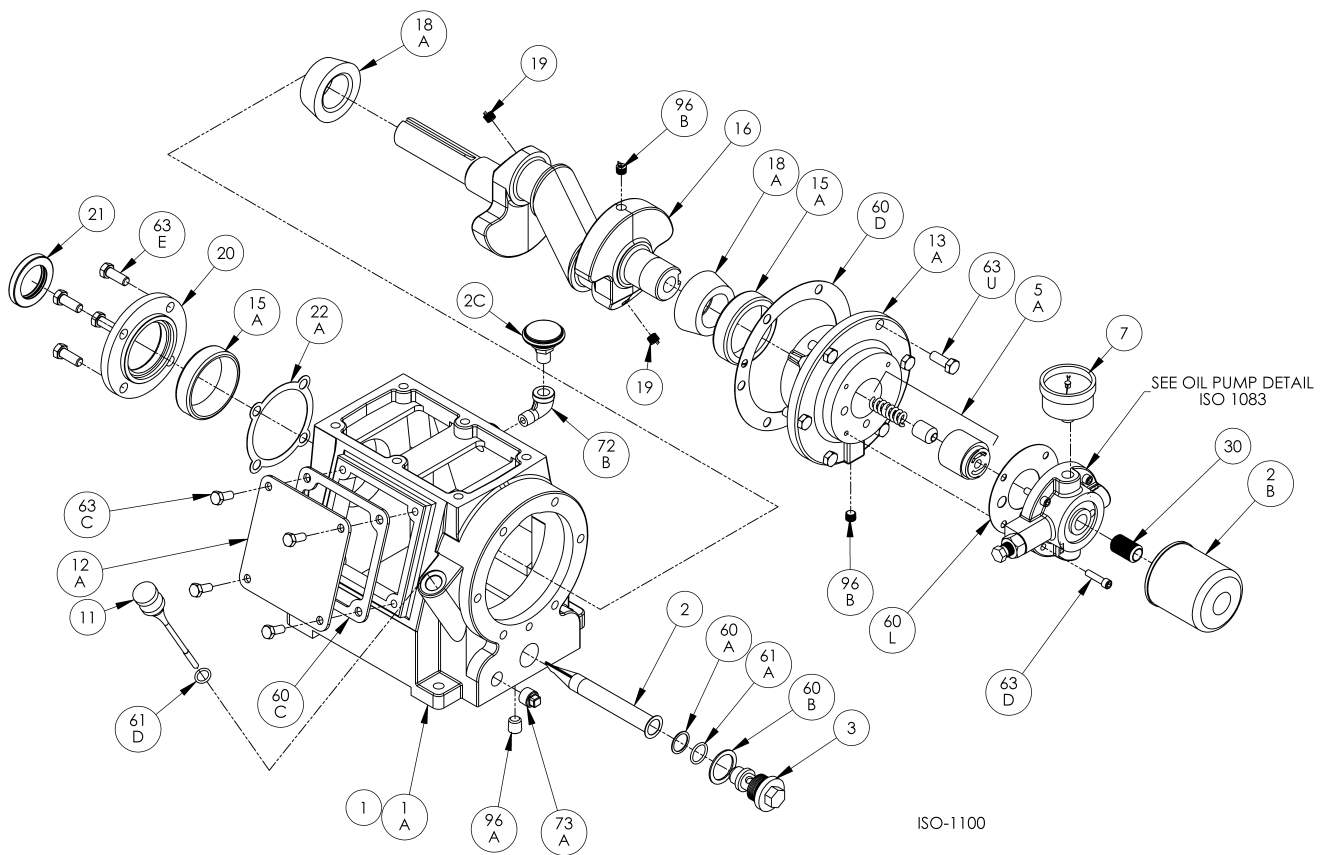

Crankcase Assembly: Models LB161B, LB162B

ISO1100

Ref	Description	Qty	Part No
1	Crankcase Assembly – with Oil Filter (std)	1	792100
	Crankcase Assembly – no Oil Filter		792103
	Crankcase Assembly - with Ext. Shaft		792155
	Crankcase Assy - Ext Shaft & Oil Filter		792171
1A	Crankcase	1	792102
2	Oil Intake Screen	1	792135
2B	Oil Filter	1	794726
2C	Breather Filter	1	792070
3	Oil Screen Plug	1	792145
5A	Oil Pump Kit	1	794760
7	Oil Pressure Gauge	1	790012
11	Oil Bayonet Assembly	1	792162
12A	Inspection Plate	1	792105
13A	Bearing Carrier	1	792104
15A	Bearing Cup	2	793126
16	Crankshaft Assembly (w\ 18A,19,96B)	1	792157
	Crankshaft Assembly-Ext (w\ 18A,19,96B)		792191
18A	Bearing Cone	2	793142
19	Orifice	2	792146

Ref	Description	Qty	Part No
20	Bearing Cover Plate	1	793106
21	Oil Seal	1	793143
22A	Bearing Adjustment Shim Kit	1	793133
30	Oil Filter Fitting	1	794725
60A	Gasket - Oil Screen *	1	792136
60B	Gasket - Oil Screen Plug *	1	792123
60C	Gasket - Inspection Plate *	1	792122
60D	Gasket - Bearing Carrier Assembly*	1	792124
60L	Gasket - Oil Pump Cover *	1	794721
61A	O-Ring - Oil Screen *	1	792175
61D	O-Ring - Oil Bayonet *	1	792174
63C	Capscrew - Hex Hd	4	793116
63D	Capscrew - Soc Hd	4	790559
63E	Capscrew - Hex Hd	4	792093
63U	Capscrew - Hex Hd	6	792093
72B	Elbow	1	790453
73A	Pipe Plug	1	792166
96A	Pipe Plug	1	790488
96B	Pipe Plug	2	790309

* Included in Gasket Sets