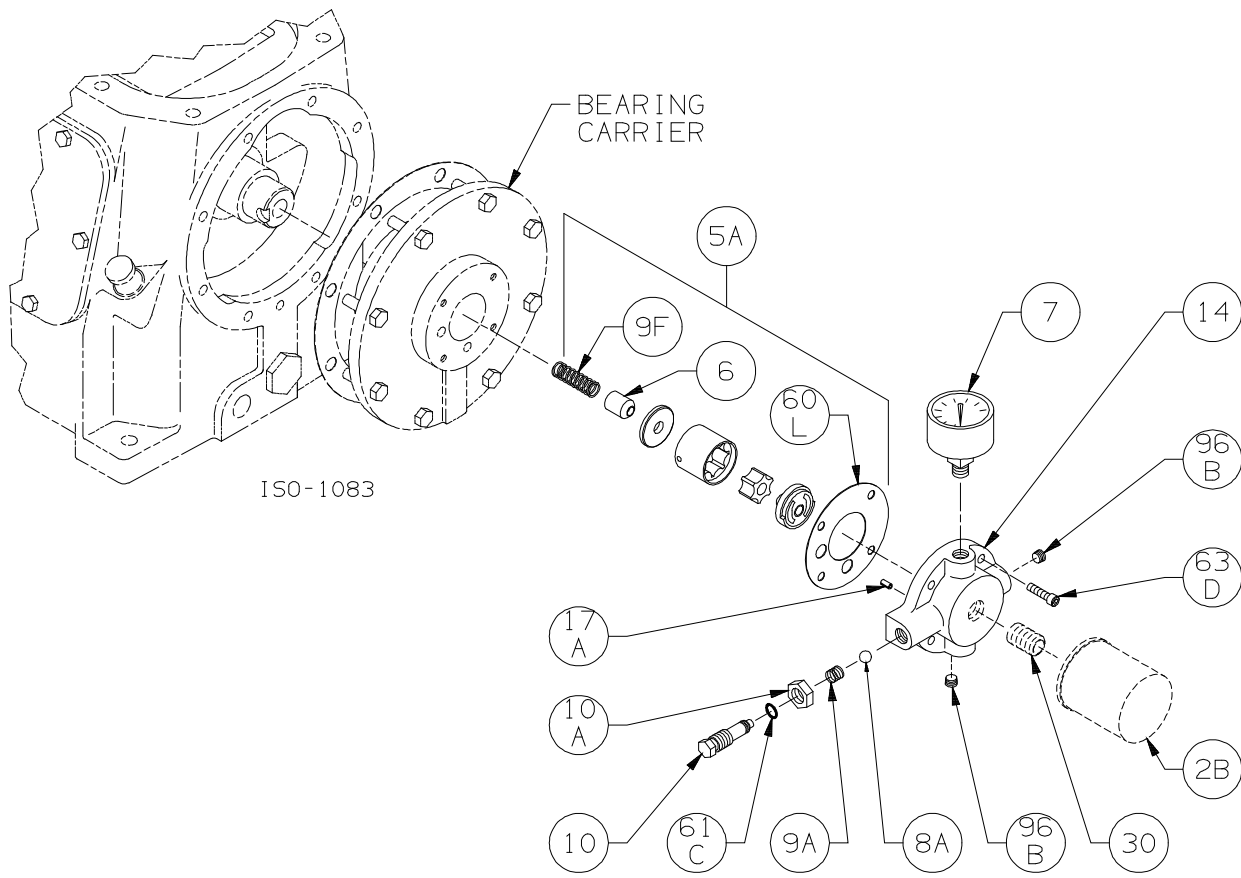

Oil Pump Detail:

Models LB081B, LB082B, LB161B, LB162B, LB361B, LB362D,
LB601B, LB602B, LB602C, LB942A, LB942B, LB943B

ISO1083

Ref	Description	Qty	Part No
2B	Oil Filter	1	794726
5A	Oil Pump Kit (with 6, 9F, 60L)		794760
6	Oil Pump Cone	1	794750
7	Oil Pressure Gauge	1	790012
8A	Oil Pressure Adj. Ball	1	792154
9A	Oil Pressure Adj. Spring	1	792153
9F	Oil Pump Spring	1	794751
10	Oil Pressure Adj. Screw	1	792148
10A	Locknut	1	792152

Ref	Description	Qty	Part No
	Oil Pump Cover Assembly - For Filter		794764
14	Oil Pump Cover Assembly (both include 17A, 96B)	1	794763
17A	Roll Pin	1	794753
30	Oil Filter Fitting	1	794725
60L	Gasket - Oil Pump Cover *	1	794721
61C	O-Ring - Adjusting Screw *	1	792168
63D	Capscrew - Socket Head	4	790559
96B	Pipe Plug	2	790309

* Included in Gasket Sets