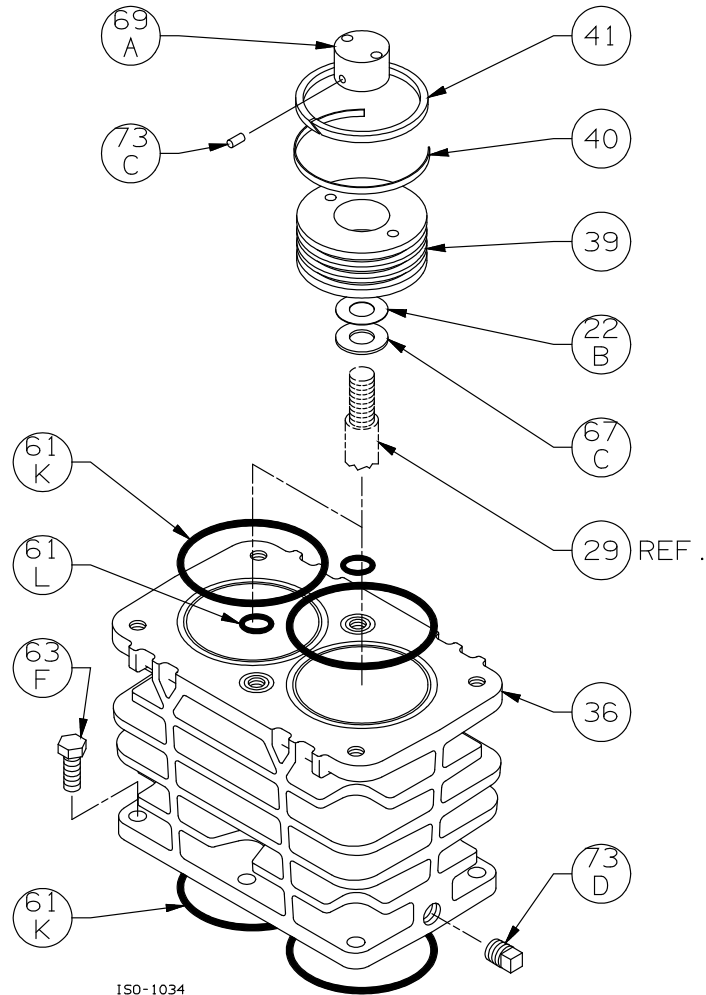

Ref	Description	Qty	Part No
	Oil Pump Cover Assembly - For Filter		794764
14	Oil Pump Cover Assembly (both include 17A, 96B)	1	794763
17A	Roll Pin	1	794753
30	Oil Filter Fitting	1	794725
60L	Gasket - Oil Pump Cover *	1	794721
61C	O-Ring - Adjusting Screw *	1	792168
63D	Capscrew - Socket Head	4	790559
96B	Pipe Plug	2	790309

Ref	Description	Qty	Part No
23	Key	1	793167
55A	Hub	1	790143
57	Flywheel Assembly	1	793047
57A	Flywheel	1	792197

Crosshead Assembly: Models LB161, LB161B

ISO1038

Ref	Description	Qty	Part No
9B	Packing Spring	2	792077
12B	Inspection Plate	1	792017
25	Connecting Rod Assembly	2	792009
26	Connecting Rod Bearing	2	792012
28	Wrist Pin Bushing **	2	792013
29	Crosshead Assembly	2	792029
31	Wrist Pin	2	792014
32	Wrist Pin Plug	4	792178
34	Crosshead Guide	1	792091
35A	Retainer Ring	4	792088
35B	Packing Box	2	793221
35C	Packing Set	2	793499

Ref	Description	Qty	Part No
35D	Hold-down Ring	2	793220
60E	Gasket - Inspection Plate *	1	792092
60F	Gasket - Crankcase *	1	792121
61G	O-Ring (Buna-N) Std *	2	792125
62B	Machine Screw - Inspection Plate	8	793096
63F	Capscrew - Hex Hd	6	792093
64A	Connecting Rod Bolt	4	792006
67A	Washer - Packing Box	4	792083
67B	Washer - Packing Spring	2	792087
68A	Connecting Rod Bolt Nut	4	792005
73C	Lock Plug *	6	792030

* Included in Gasket Sets

** Must be honed after installing

ISO-1034

Cylinder Assembly:
Models LB161, LB161B, LB162B

ISO1034

Ref	Description	Qty	Part No
22B	Piston Shim - 0.015	AR	792034
	Piston Shim - 0.007		792050
36	Cylinder	1	792101
39	Piston	2	792031
40	Expander	6	792022
41	Piston Ring	6	792018
61K	O-Ring *	4	792112
61L	O-Ring *	2	792114
63F	Capscrew - Hex Hd	6	792093
67C	Thrust Washer	2	792033
69A	Piston Nut	2	793022
73C	Lock Plug *	4	793028
73D	Pipe Plug	1	793498