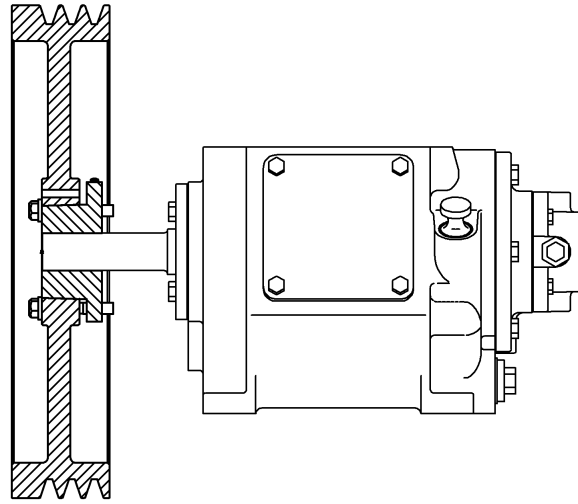

ISO-1106

Flywheel Assembly:

S1106

Models LB081B, LB082B, LB161B, LB162B

Models LB361B, LB362D

Ref	Description	Qty	Part No
23	Key	1	792167
55A	Hub (SF 1.25")	1	790563
57	Flywheel Assembly	1	792073
57A	Flywheel	1	792197

Ref	Description	Qty	Part No
23	Key	1	793167
55A	Hub	1	790143
57	Flywheel Assembly	1	793047
57A	Flywheel	1	792197