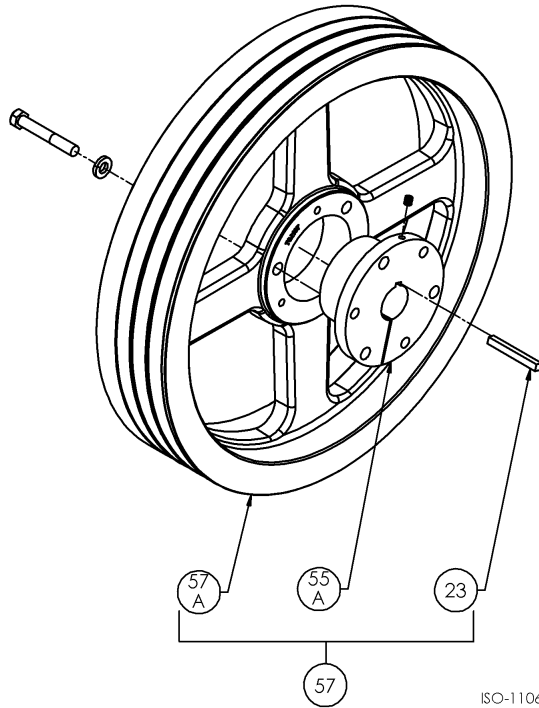

ISO-1106

Flywheel Assembly:

S1106

Models LB081B, LB082B, LB161B, LB162B

Models LB361B, LB362D

Ref	Description	Qty	Part No
23	Key	1	792167
55A	Hub (SF 1.25")	1	790563
57	Flywheel Assembly	1	792073
57A	Flywheel	1	792197

Ref	Description	Qty	Part No
23	Key	1	793167
55A	Hub	1	790143
57	Flywheel Assembly	1	793047
57A	Flywheel	1	792197