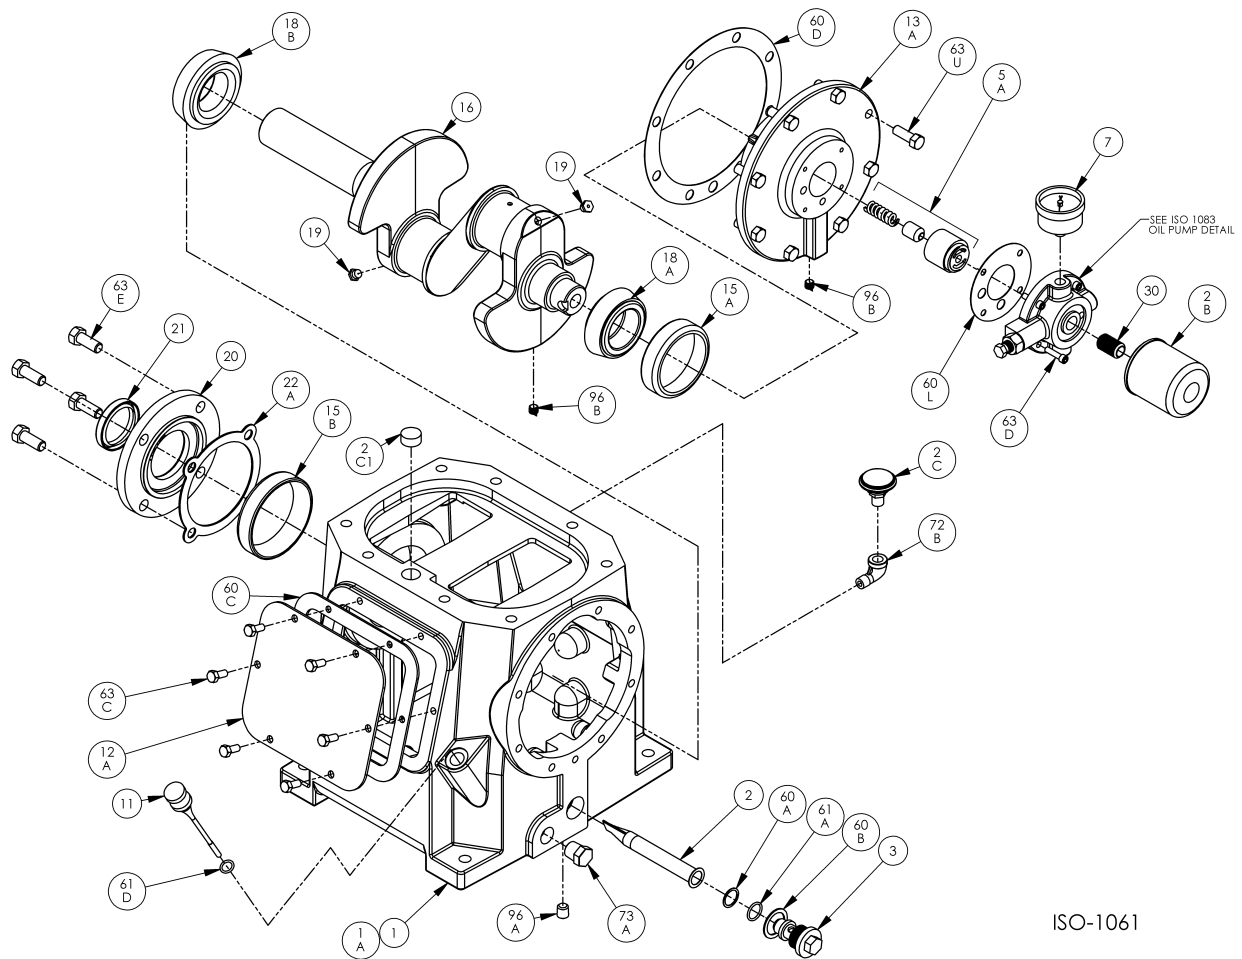

960530	PARTS LIST
Page 1 of 12	502-D02
Section	502
Effective	Jul 2023
Replaces	Jun 2022

LB943B PARTS LIST

(See Instructions 502-D00 for Operation and Maintenance)

Serial # _____

ID# _____

Gasket Sets and Special Tools		
Gasket Set	Buna-N & Iron	794992
Packing Installation Tool		790540
Spanner Wrench, 1/4" Adjustable		790316
Wrench for Valve Hold Down Screw		790535

Content Needed For Complete Parts List	
Cover Page	1
Crankcase	2
Oil Pump	3
Flywheel	4
Crosshead	5
Packing	6-7
Cylinder	8

Notes:

Crankcase Assembly: Model LB942A, LB942B, LB943B

Ref	Description	Qty	Part No
1	Crankcase Assembly - with Oil Filter	1	794758
1A	Crankcase	1	794709
2	Oil Intake Screen	1	792135
2B	Oil Filter	1	794726
2C	Breather Filter (current)	1	792070
2C1	Breather Filter (Previous Construction)		794752
3	Oil Screen Plug	1	792145
5A	Oil Pump Kit	1	794760
7	Oil Pressure Gauge	1	790012
11	Oil Bayonet Assembly	1	792162
12A	Inspection Plate	1	794140
13A	Bearing Carrier	1	794714
15A	Bearing Cup (Outboard)	1	794131
15B	Bearing Cup (Inboard)	1	794731
16	Crankshaft Assembly (w/ 18A,18B,19,96B)	1	794708
18A	Bearing Cone (Outboard)	1	794130
18B	Bearing Cone (Inboard)	1	794730
19	Orifice	2	792146
20	Bearing Cover Plate	1	794716

ISO1061

Ref	Description	Qty	Part No
21	Oil Seal	1	794732
22A	Bearing Adjustment Shim Kit	1	794733
30	Oil Filter Fitting	1	794725
60A	Gasket - Oil Screen *	1	792136
60B	Gasket - Oil Screen Plug *	1	792123
60C	Gasket - Inspection Plate *	1	794122
60D	Gasket - Bearing Carrier Assembly *	1	794720
60L	Gasket - Oil Pump Cover *	1	794721
61A	O-Ring - Oil Screen *	1	792175
61D	O-Ring - Oil Bayonet *	1	792174
63C	Capscrew - Hex Hd	6	793116
63D	Capscrew - Soc Hd	4	790559
63E	Capscrew - Hex Hd	4	790484
63U	Capscrew - Hex Hd	8	792093
72B	Elbow	1	790453
73A	Pipe Plug	1	790024
96A	Pipe Plug	1	790488
96B	Pipe Plug	2	790309