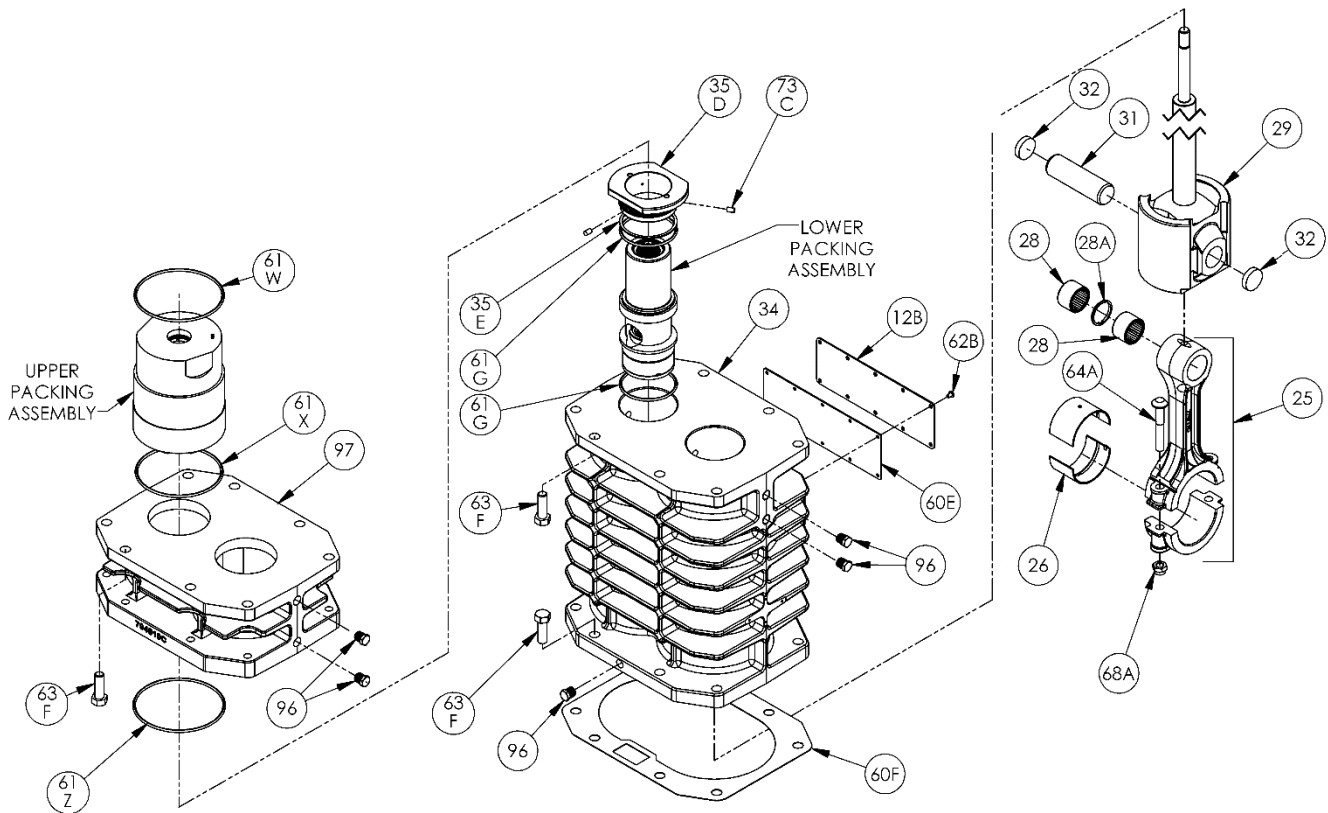

Ref	Description	Qty	Part No
	Oil Pump Cover Assembly - For Filter		794764
14	Oil Pump Cover Assembly (both include 17A, 96B)	1	794763
17A	Roll Pin	1	794753
30	Oil Filter Fitting	1	794725
60L	Gasket - Oil Pump Cover *	1	794721
61C	O-Ring - Adjusting Screw *	1	792168
63D	Capscrew - Socket Head	4	790559
96B	Pipe Plug	2	790309

* Included in Gasket Sets

ISO-1090

Flywheel Assembly: LB942A, LB942B, LB943B

ISO1090

Ref	Description	Qty	Part No
23	Key	1	794267
55A	Hub (E 1.875")	1	790505
57	Flywheel Assembly	1	794755
57A	Flywheel	1	790539

Crosshead Assembly: LB943B

S1174

Ref	Description	Qty	Part No
12B	Inspection Plate	1	794093
25	Connecting Rod Assembly	2	794767
26	Connecting Rod Bearing	2	794710
28	Wrist Pin Bearing	4	794776
28A	Bearing Spacer	2	794770
29	Crosshead Assembly	2	794823
31	Wrist Pin	2	794727
32	Wrist Pin Plug	4	794724
34	Crosshead Guide	1	794430
35D	Hold-down Ring	2	794224
35E	Spacer Ring	2	794403
60E	Gasket - Inspection Plate *	1	794092
60F	Gasket - Crankcase *	1	794121