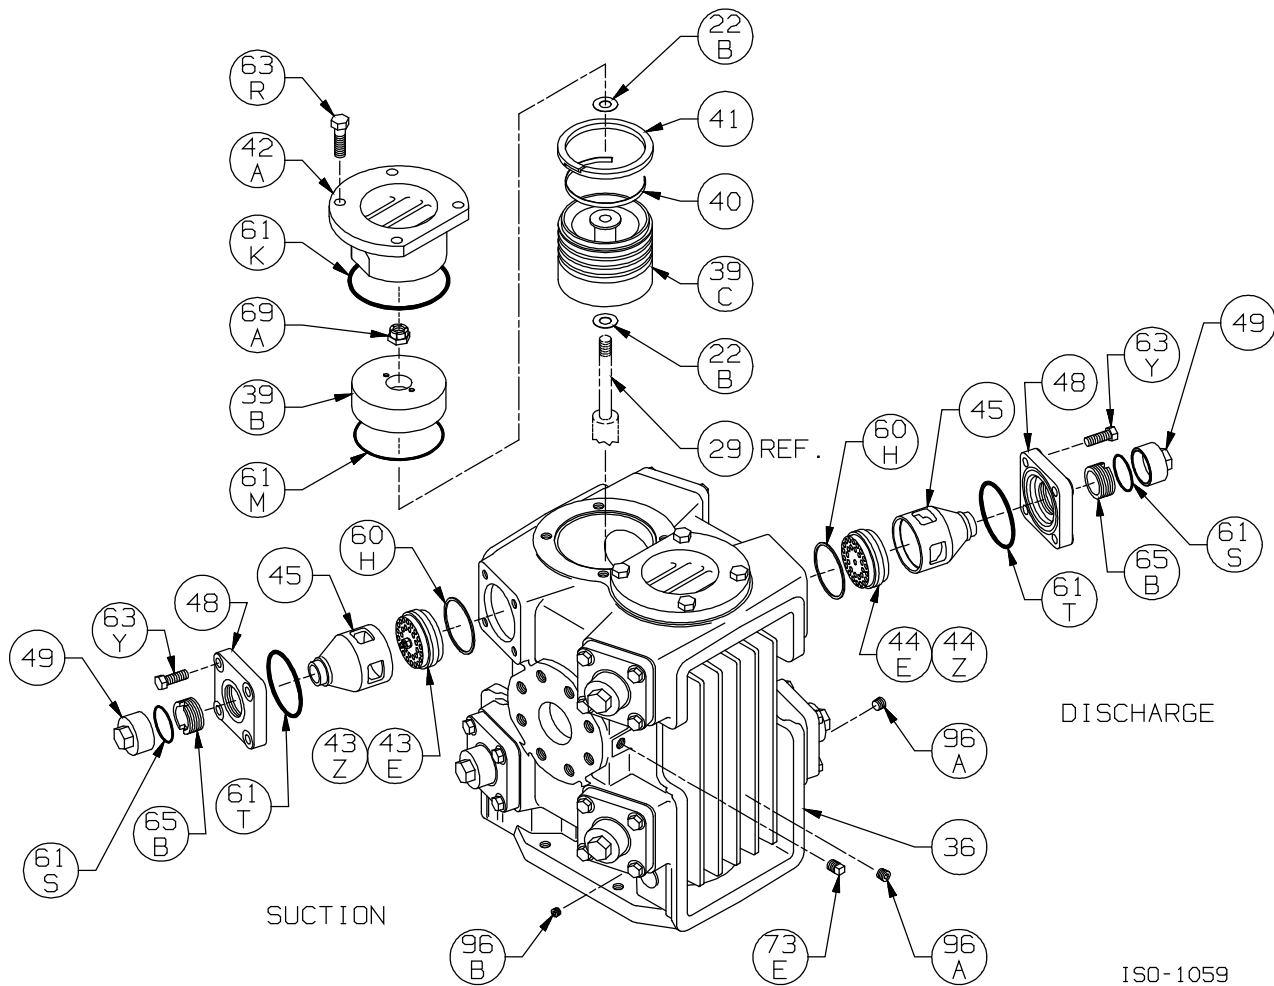

Cylinder Assembly LB942A, LB942B, LB943B

ISO1059

Ref	Description	Qty	Part No
22B	Piston Shim – 0.007"	AR	794761
	Piston Shim – 0.015"		794762
	Piston Shim – 0.025"		797022
	Piston Shim – 0.035"		797023
	Piston Shim – 0.040"		797024
36	Cylinder	1	794704
39B	Piston Cap	2	794719
39C	Piston	2	794718
40	Expander	8	793614
41	Piston Ring - Std	8	793610
42A	Head	2	794702
43E	Suction Valve Assembly	4	793659
43Z	Valve Repair Kit - For 793659/793679		793660
44E	Discharge Valve Assembly	4	793679
44Z	Valve Repair Kit - For 793659/793679		793660

Ref	Description	Qty	Part No
45	Cage	8	794620
48	Valve Cover Plate	8	794284
49	Valve Cap	8	792003
60H	Gasket - Valve *	8	794198
61K	O-Ring (Buna-N) Std *	2	792315
61M	O-Ring (Buna-N) Std *	2	792060
61S	O-Ring (Buna-N) Std *	8	792306
61T	O-Ring (Buna-N) Std *	8	792112
63R	Capscrew - Hex Hd	8	794097
63Y	Capscrew - Hex Hd	32	793094
65B	Valve Holddown Screw	8	792002
69A	Piston Nut	2	790487
73E	Pipe Plug - 1/4	4	793498
96A	Pipe Plug - 1/4 Socket	4	790488
96B	Pipe Plug - 1/8 Socket	2	790309

AR As Required

* Included in Gasket Sets