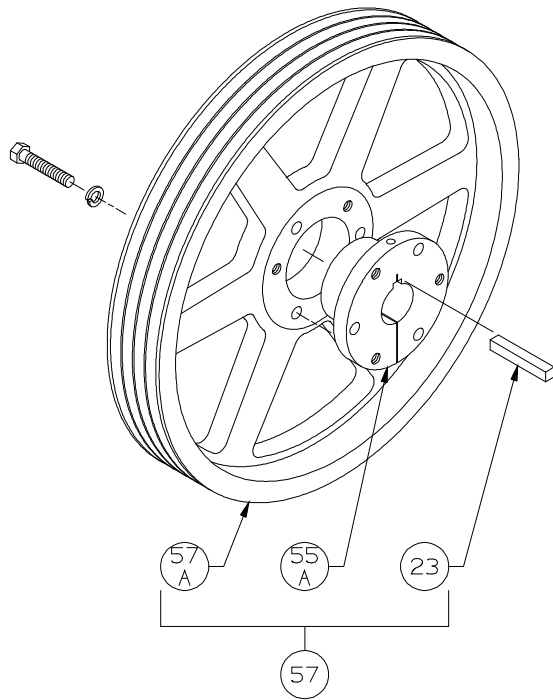

ISO1061

Ref	Description	Qty	Part No
21	Oil Seal	1	794732
22A	Bearing Adjustment Shim Kit	1	794733
30	Oil Filter Fitting	1	794725
60A	Gasket - Oil Screen *	1	792136
60B	Gasket - Oil Screen Plug *	1	792123
60C	Gasket - Inspection Plate *	1	794122
60D	Gasket - Bearing Carrier Assembly *	1	794720
60L	Gasket - Oil Pump Cover *	1	794721
61A	O-Ring - Oil Screen *	1	792175
61D	O-Ring - Oil Bayonet *	1	792174
63C	Capscrew - Hex Hd	6	793116
63D	Capscrew - Soc Hd	4	790559
63E	Capscrew - Hex Hd	4	790484
63U	Capscrew - Hex Hd	8	792093
72B	Elbow	1	790453
73A	Pipe Plug	1	790024
96A	Pipe Plug	1	790488
96B	Pipe Plug	2	790309

* Included in Gasket Sets

Oil Pump Detail:

Models LB081B, LB082B, LB161B, LB162B, LB361B, LB362D,
 LB601B, LB602B, LB602C, LB942A, LB942B, LB943B

ISO1083

Ref	Description	Qty	Part No
2B	Oil Filter	1	794726
5A	Oil Pump Kit (with 6, 9F, 60L)		794760
6	Oil Pump Cone	1	794750
7	Oil Pressure Gauge	1	790012
8A	Oil Pressure Adj. Ball	1	792154
9A	Oil Pressure Adj. Spring	1	792153
9F	Oil Pump Spring	1	794751
10	Oil Pressure Adj. Screw	1	792148
10A	Locknut	1	792152

Ref	Description	Qty	Part No
	Oil Pump Cover Assembly - For Filter		794764
14	Oil Pump Cover Assembly (both include 17A, 96B)	1	794763
17A	Roll Pin	1	794753
30	Oil Filter Fitting	1	794725
60L	Gasket - Oil Pump Cover *	1	794721
61C	O-Ring - Adjusting Screw *	1	792168
63D	Capscrew - Socket Head	4	790559
96B	Pipe Plug	2	790309

* Included in Gasket Sets

ISO-1090

Flywheel Assembly: LB942A, LB942B, LB943B

ISO1090

Ref	Description	Qty	Part No
23	Key	1	794267
55A	Hub (E 1.875")	1	790505
57	Flywheel Assembly	1	794755
57A	Flywheel	1	790539