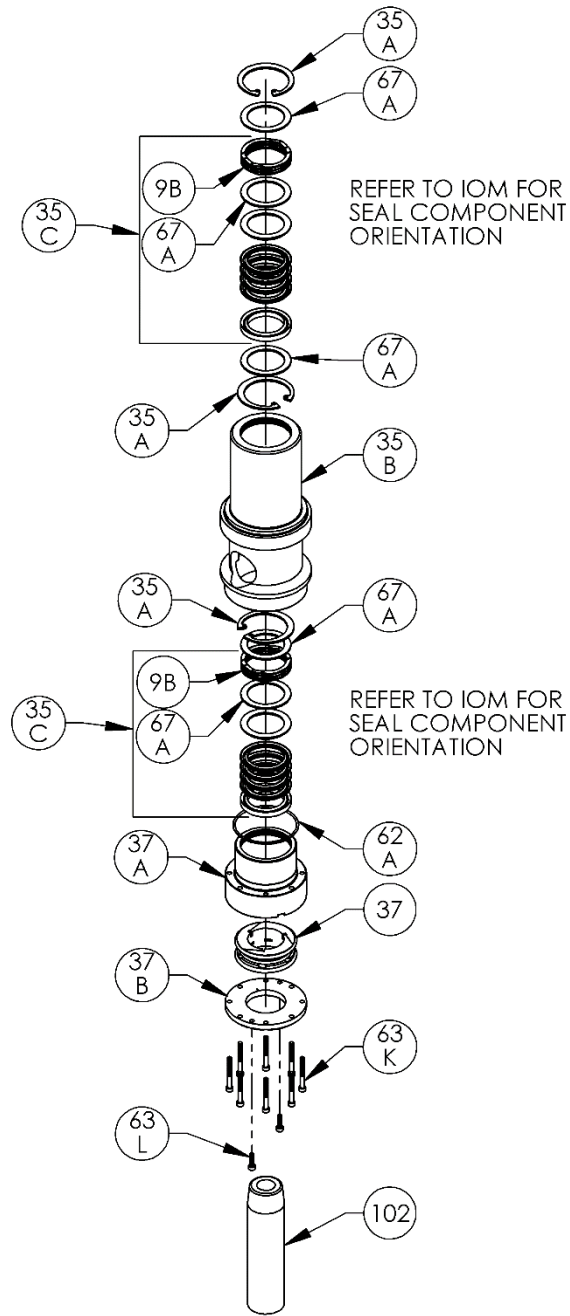

Lower Packing Box Detail: LB943B

S1175

Ref	Description	Qty	Part No
9B	Packing Spring	4	794041
35A	Retainer Ring	6	794080
35B	Packing Box - Lower	2	794445
35C	Packing Set	4	794498
37	S3R Seal	2	794456
37A	Seal Cup	2	794455
37B	Seal Cup Cover	2	794454

Ref	Description	Qty	Part No
62A	O-Ring (Buna-N) *	2	792311
63K	Capscrew - Socket Hd	16	794460
63L	Capscrew - Socket Hd	4	794461
67A	Washer - Packing Box	10	794084
102	Packing Installation Tool	1	790540

*Included in Gasket Sets

Refer to the Compressor IOM for proper orientation of components.