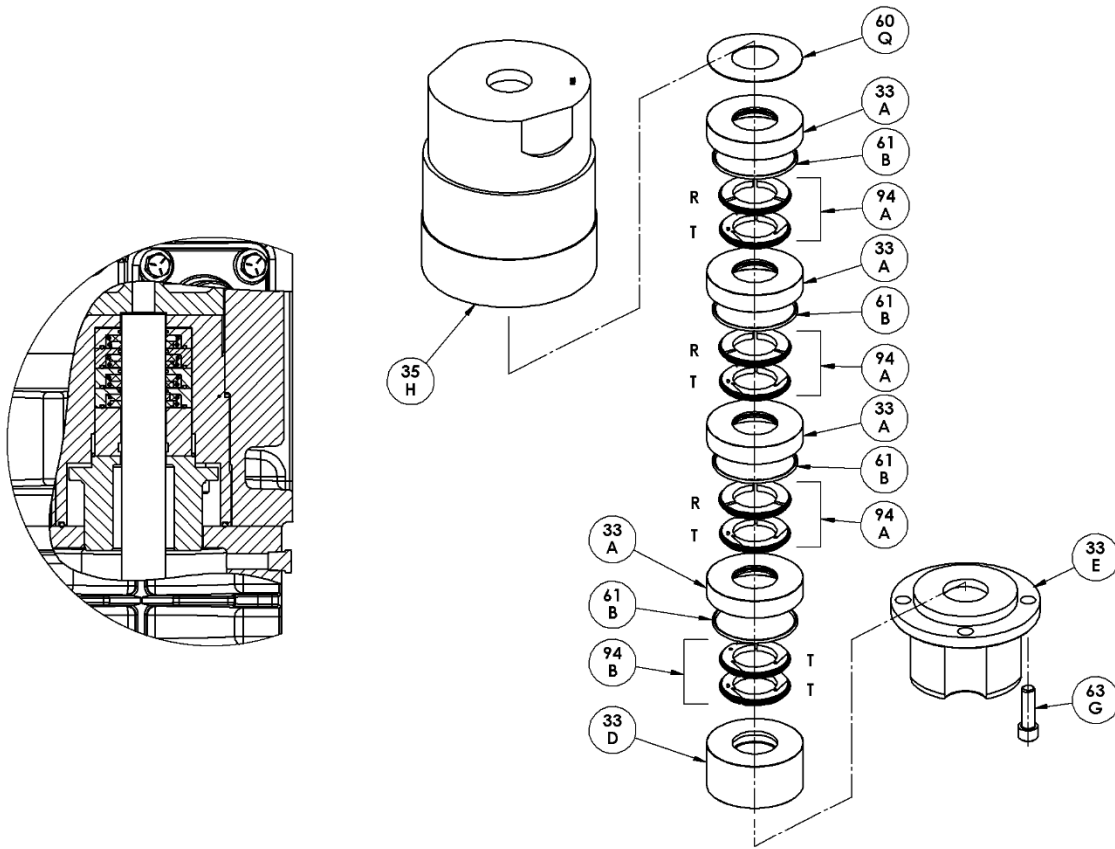

Upper Packing Assembly, Type 'B': LB943B

S1173

Ref	Description	Qty	Part No
33A	Packing Cup	8	794783
33D	Packing Spacer	2	794745
33E	Packing Gland	2	794586
35H	Packing Box - Upper	2	794780
60Q	Gasket - Packing Cup *	2	794754

Ref	Description	Qty	Part No
61B	O-Ring (Buna-N) *	8	792260
63G	Capscrew - Socket Hd	8	790483
94A	Packing Ring - R/T	6	794746
94B	Packing Ring - T/T	2	794747

*Included in Gasket Sets