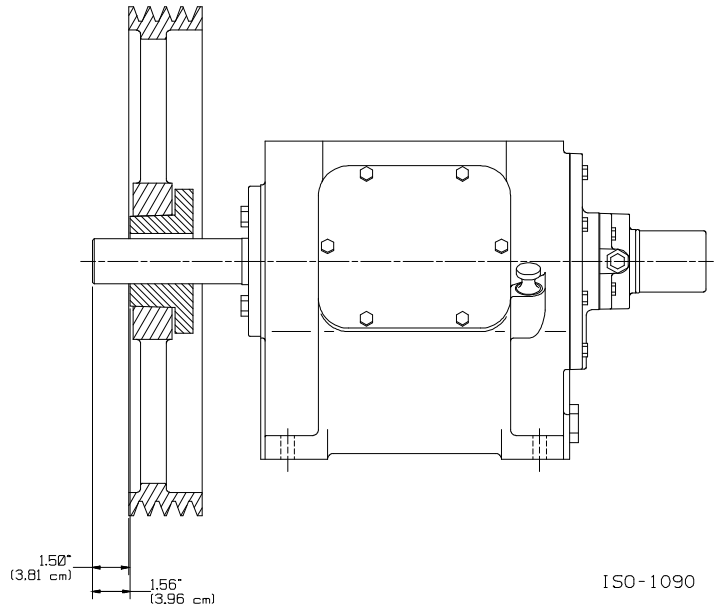

ISO1061

Ref	Description	Qty	Part No
21	Oil Seal	1	794732
22A	Bearing Adjustment Shim Kit	1	794733
30	Oil Filter Fitting	1	794725
60A	Gasket - Oil Screen *	1	792136
60B	Gasket - Oil Screen Plug *	1	792123
60C	Gasket - Inspection Plate *	1	794122
60D	Gasket - Bearing Carrier Assembly *	1	794720
60L	Gasket - Oil Pump Cover *	1	794721
61A	O-Ring - Oil Screen *	1	792175
61D	O-Ring - Oil Bayonet *	1	792174
63C	Capscrew - Hex Hd	6	793116
63D	Capscrew - Soc Hd	4	790559
63E	Capscrew - Hex Hd	4	790484
63U	Capscrew - Hex Hd	8	792093
72B	Elbow	1	790453
73A	Pipe Plug	1	790024
96A	Pipe Plug	1	790488
96B	Pipe Plug	2	790309

* Included in Gasket Sets

Oil Pump Detail:

Models LB081B, LB082B, LB161B, LB162B, LB361B, LB362D,
 LB601B, LB602B, LB602C, LB942A, LB942B, LB943B

ISO1083

Ref	Description	Qty	Part No
2B	Oil Filter	1	794726
5A	Oil Pump Kit (with 6, 9F, 60L)		794760
6	Oil Pump Cone	1	794750
7	Oil Pressure Gauge	1	790012
8A	Oil Pressure Adj. Ball	1	792154
9A	Oil Pressure Adj. Spring	1	792153
9F	Oil Pump Spring	1	794751
10	Oil Pressure Adj. Screw	1	792148
10A	Locknut	1	792152

Ref	Description	Qty	Part No
	Oil Pump Cover Assembly - For Filter		794764
14	Oil Pump Cover Assembly (both include 17A, 96B)	1	794763
17A	Roll Pin	1	794753
30	Oil Filter Fitting	1	794725
60L	Gasket - Oil Pump Cover *	1	794721
61C	O-Ring - Adjusting Screw *	1	792168
63D	Capscrew - Socket Head	4	790559
96B	Pipe Plug	2	790309

* Included in Gasket Sets

ISO-1090

Flywheel Assembly: LB942A, LB942B, LB943B

ISO1090

Ref	Description	Qty	Part No
23	Key	1	794267
55A	Hub (E 1.875")	1	790505
57	Flywheel Assembly	1	794755
57A	Flywheel	1	790539