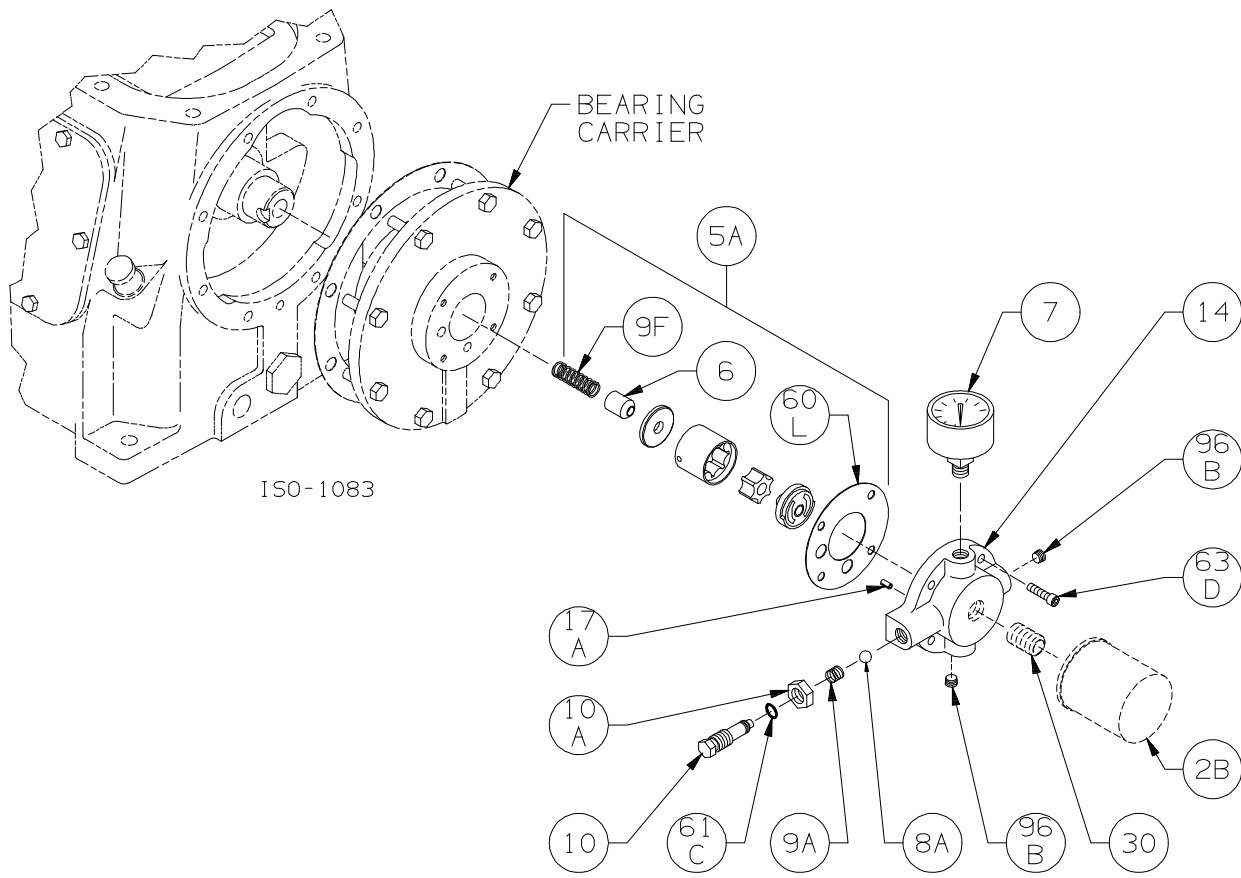

Content Needed For Complete Parts List	
Cover Page	1
Crankcase	2
Oil Pump	3
Flywheel	4
Crosshead	5
Packing	6-7
Cylinder	8

Notes:

Crankcase Assembly: Model LB942A, LB942B, LB943B

Ref	Description	Qty	Part No
1	Crankcase Assembly - with Oil Filter	1	794758
1A	Crankcase	1	794709
2	Oil Intake Screen	1	792135
2B	Oil Filter	1	794726
2C	Breather Filter (current)	1	792070
2C1	Breather Filter (Previous Construction)		794752
3	Oil Screen Plug	1	792145
5A	Oil Pump Kit	1	794760
7	Oil Pressure Gauge	1	790012
11	Oil Bayonet Assembly	1	792162
12A	Inspection Plate	1	794140
13A	Bearing Carrier	1	794714
15A	Bearing Cup (Outboard)	1	794131
15B	Bearing Cup (Inboard)	1	794731
16	Crankshaft Assembly (w/ 18A,18B,19,96B)	1	794708
18A	Bearing Cone (Outboard)	1	794130
18B	Bearing Cone (Inboard)	1	794730
19	Orifice	2	792146
20	Bearing Cover Plate	1	794716

ISO1061

Ref	Description	Qty	Part No
21	Oil Seal	1	794732
22A	Bearing Adjustment Shim Kit	1	794733
30	Oil Filter Fitting	1	794725
60A	Gasket - Oil Screen *	1	792136
60B	Gasket - Oil Screen Plug *	1	792123
60C	Gasket - Inspection Plate *	1	794122
60D	Gasket - Bearing Carrier Assembly *	1	794720
60L	Gasket - Oil Pump Cover *	1	794721
61A	O-Ring - Oil Screen *	1	792175
61D	O-Ring - Oil Bayonet *	1	792174
63C	Capscrew - Hex Hd	6	793116
63D	Capscrew - Soc Hd	4	790559
63E	Capscrew - Hex Hd	4	790484
63U	Capscrew - Hex Hd	8	792093
72B	Elbow	1	790453
73A	Pipe Plug	1	790024
96A	Pipe Plug	1	790488
96B	Pipe Plug	2	790309

* Included in Gasket Sets

Oil Pump Detail:

Models LB081B, LB082B, LB161B, LB162B, LB361B, LB362D,
 LB601B, LB602B, LB602C, LB942A, LB942B, LB943B

ISO1083

Ref	Description	Qty	Part No
2B	Oil Filter	1	794726
5A	Oil Pump Kit (with 6, 9F, 60L)		794760
6	Oil Pump Cone	1	794750
7	Oil Pressure Gauge	1	790012
8A	Oil Pressure Adj. Ball	1	792154
9A	Oil Pressure Adj. Spring	1	792153
9F	Oil Pump Spring	1	794751
10	Oil Pressure Adj. Screw	1	792148
10A	Locknut	1	792152