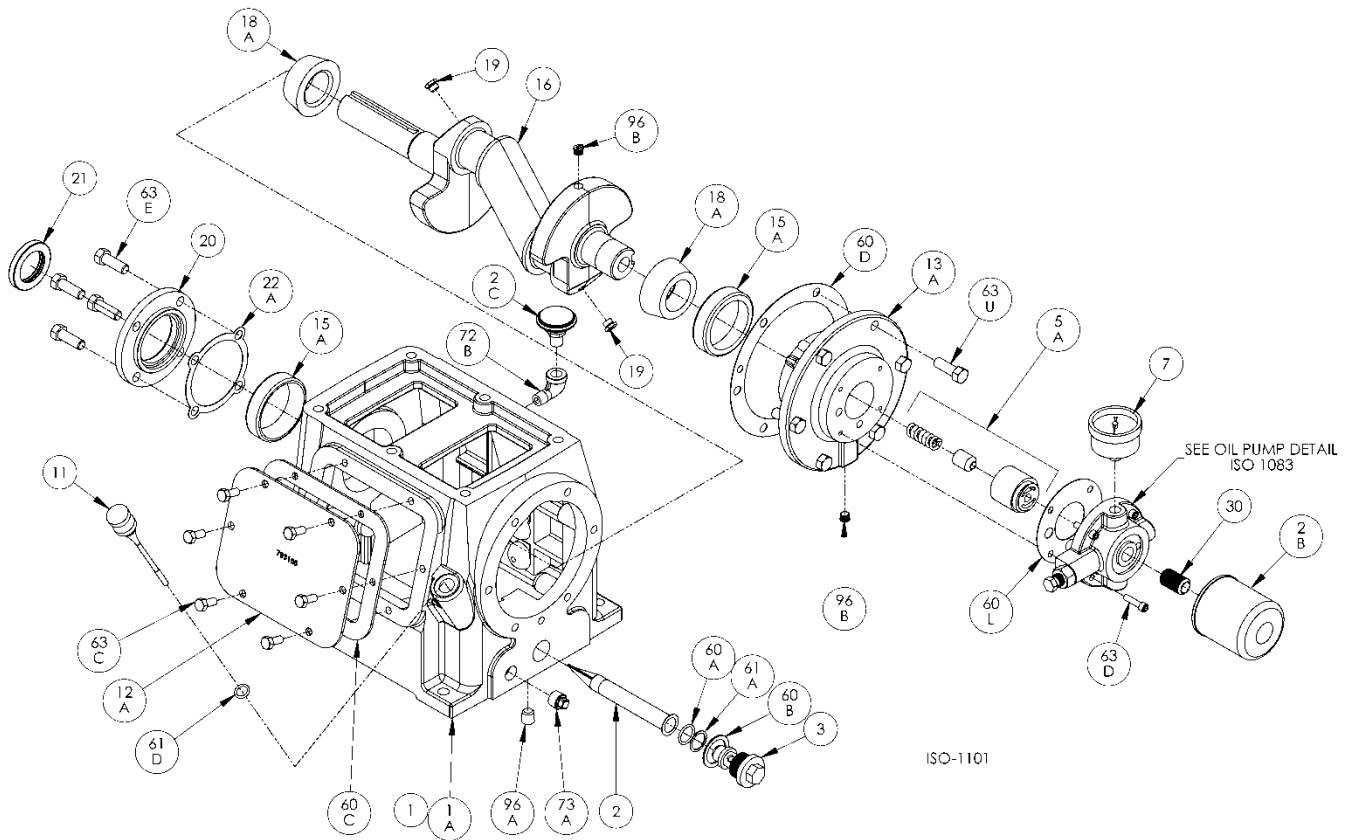

Crankcase ISO1101

Ref	Description	Qty	Part No
1	Crankcase Assembly - Oil Filter	1	793100
1A	Crankcase	1	793102
2	Oil Intake Screen	1	792135
2B	Oil Filter	1	794726
2C	Breather Filter	1	792070
3	Oil Screen Plug	1	792145
5A	Oil Pump Kit	1	794760
7	Oil Pressure Gauge	1	790012
11	Oil Bayonet Assembly	1	792162
12A	Inspection Plate	1	793105
13A	Bearing Carrier	1	793104
15A	Bearing Cup	2	793126
16	Crankshaft Assembly (w\ 18A,19,96B)	1	793157
18A	Bearing Cone	2	793142
19	Orifice	2	792146
20	Bearing Cover Plate	1	793106
21	Oil Seal	1	793143

Ref	Description	Qty	Part No
22A	Bearing Adjustment Shim Kit	1	793133
30	Oil Filter Fitting	1	794725
60A	Gasket - Oil Screen *	1	792136
60B	Gasket - Oil Screen Plug *	1	792123
60C	Gasket - Inspection Plate *	1	793122
60D	Gasket - Bearing Carrier Assy*	1	793124
60L	Gasket - Oil Pump Cover *	1	794721
61A	O-Ring - Oil Screen *	1	792175
61D	O-Ring - Oil Bayonet *	1	792174
63C	Capscrew - Hex Hd	6	793116
63D	Capscrew - Soc Hd	4	790559
63E	Capscrew - Hex Hd	4	792093
63U	Capscrew - Hex Hd	6	792093
72B	Elbow	1	790453
73A	Pipe Plug	1	792166
96A	Pipe Plug	1	790488
96B	Pipe Plug	2	790309

* Included in Gasket Sets