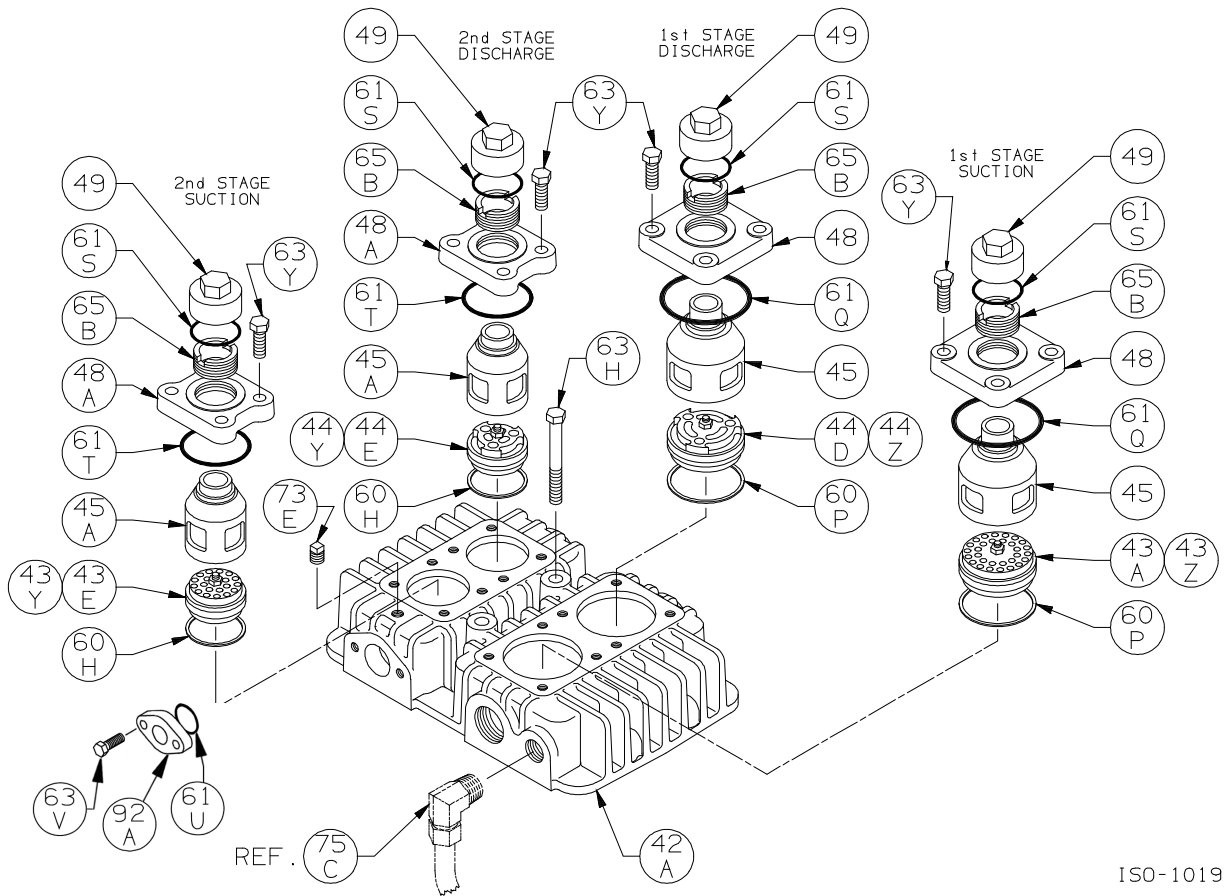

ISO-1019

Head

ISO1019

Ref	Description	Qty	Part No
42A	Head	1	793600
43A	Suction Valve Assembly Suction Valve Assy, Stainless Steel	1	793659 793629
43E	Suction Valve Assembly Suction Valve Assy, Stainless Steel	1	793459 793439
43Y	Valve Repair Kit - For 793459/793479 Valve Repair Kit - For 793439		793460 793440
43Z	Valve Repair Kit - For 793659/793679 Valve Repair Kit - For 793629		793660 793630
44D	Discharge Valve Assembly Discharge Valve Assy, Stainless Steel	1	793679 793649
44E	Discharge Valve Assembly Discharge Valve Assy, Stainless Steel	1	793479 793449
44Y	Valve Repair Kit - For 793459/793479 Valve Repair Kit - For 793449		793460 793448
44Z	Valve Repair Kit - For 793659/793679 Valve Repair Kit - For 793649		793660 793650

Ref	Description	Qty	Part No
45	Cage	2	793620
45A	Cage	2	793420
48	Valve Cover Plate	2	794284
48A	Valve Cover Plate	2	793284
49	Valve Cap	4	792003
60H	Gasket - Valve *	2	793202
60P	Gasket - Valve *	2	794198
61Q	O-Ring (FKM) *	2	792213
61S	O-Ring (FKM) *	4	792308
61T	O-Ring (FKM) *	2	793214
61U	O-Ring (PTFE) Intercooler Flange *	2	793626
63H	Capscrew - Hex Hd	2	793115
63V	Capscrew - Intercooler Flange	4	793094
63Y	Capscrew - Hex Hd	16	793094
65B	Valve Holddown Screw	4	792002
73E	Pipe Plug	1	908198
92A	Intercooler Flange - 1" NPT	2	793602

* Included in Gasket Sets