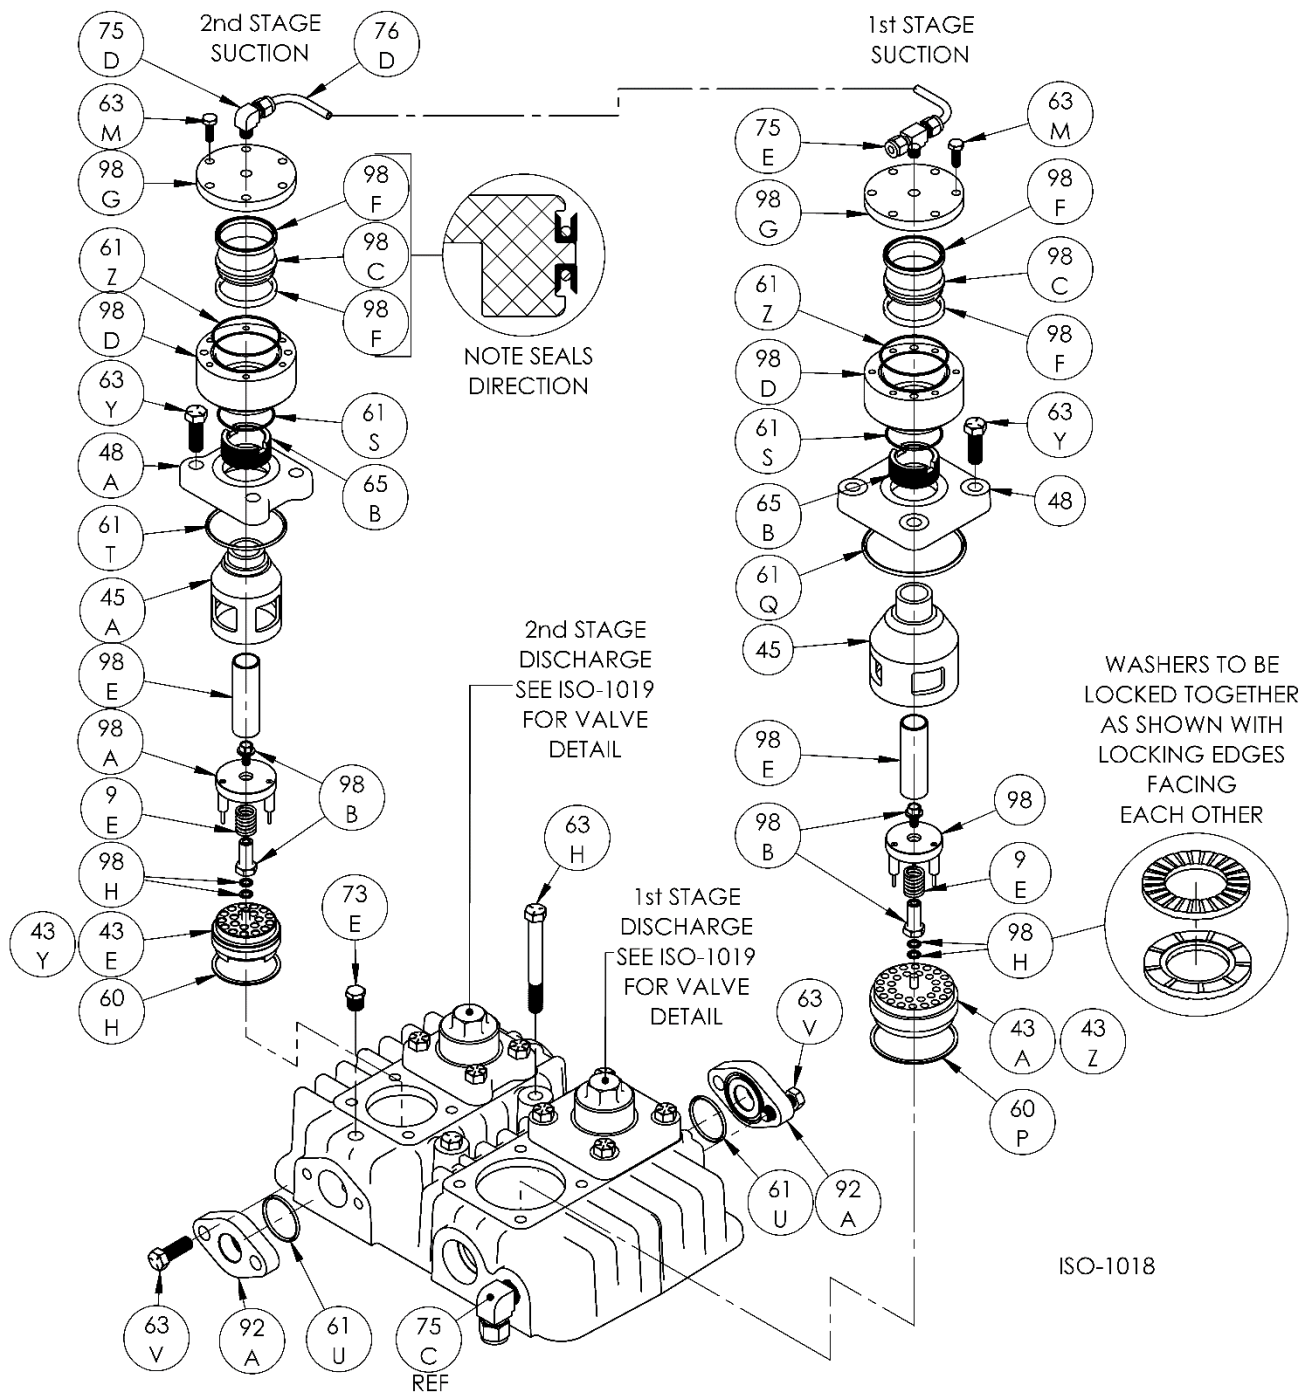

Head Assembly with Unloaders:

Head Assembly with Unloaders:

ISO1018

Ref	Description	Qty	Part No
9E	Unloader Spring	2	793293
42A	Head	1	793600
43A	Suction Valve Assembly Suction Valve Assy, Stainless Steel	1	793659 793629
43E	Suction Valve Assembly Suction Valve Assy, Stainless Steel	1	793459 793439
43Y	Valve Repair Kit - For 793459/793479 Valve Repair Kit - For 793439		793460 793440
43Z	Valve Repair Kit - For 793659/793679 Valve Repair Kit - For 793629		793660 793630
44D	Discharge Valve Assembly Discharge Valve Assy, Stainless Stl	1	793679 793649
44E	Discharge Valve Assembly Discharge Valve Assy, Stainless Stl	1	793479 793449
44Y	Valve Repair Kit - For 793459/793479 Valve Repair Kit - For 793449		793460 793448
44Z	Valve Repair Kit - For 793659/793679 Valve Repair Kit - For 793649		793660 793650
45	Cage	2	793620
45A	Cage	2	793420
48	Valve Cover Plate	2	794284
48A	Valve Cover Plate	2	793284
49	Valve Cap	2	792003
60H	Gasket - Valve *	2	793202
60P	Gasket - Valve *	2	794198
61Q	O-Ring (FKM) *	2	792213

Ref	Description	Qty	Part No
61S	O-Ring (FKM) *	4	792308
61T	O-Ring (FKM) *	2	793214
61U	O-Ring (PTFE) Intercooler Flange*	2	793626
61Z	O-Ring (FKM) *	2	792313
63H	Capscrew - Hex Hd	2	793115
63M	Capscrew - Hex Hd	12	797093
63V	Capscrew - Intercooler Flange	4	793094
63Y	Capscrew - Hex Hd	16	793094
65B	Valve Holddown Screw	4	792002
73E	Pipe Plug	1	908198
75D	Tube Elbow	1	790355
75E	Tube Tee	1	790356
76D	Tube	1	790197
92A	Intercooler Flange - 1" NPT	2	793602
98	Actuator Assembly - 1st Stage Actuator Assy - 1st St, for SS Valve	1	794296 794298
98A	Actuator Assembly - 2nd Stage Actuator Assy - 2nd St, for SS Vlv	1	793296 793298
98B	Unloader Post w/bolt Unloader Post w/bolt, for SS Valve	2	793291 794291
98C	Unloader Piston	2	793288
98D	Unloader Body	2	793286
98E	Unloader Plunger	2	793290
98F	Unloader Seal	4	792284
98G	Unloader Cap	2	793287
98H	Lockwasher (2 piece)	2	793473

* Included in Gasket Sets