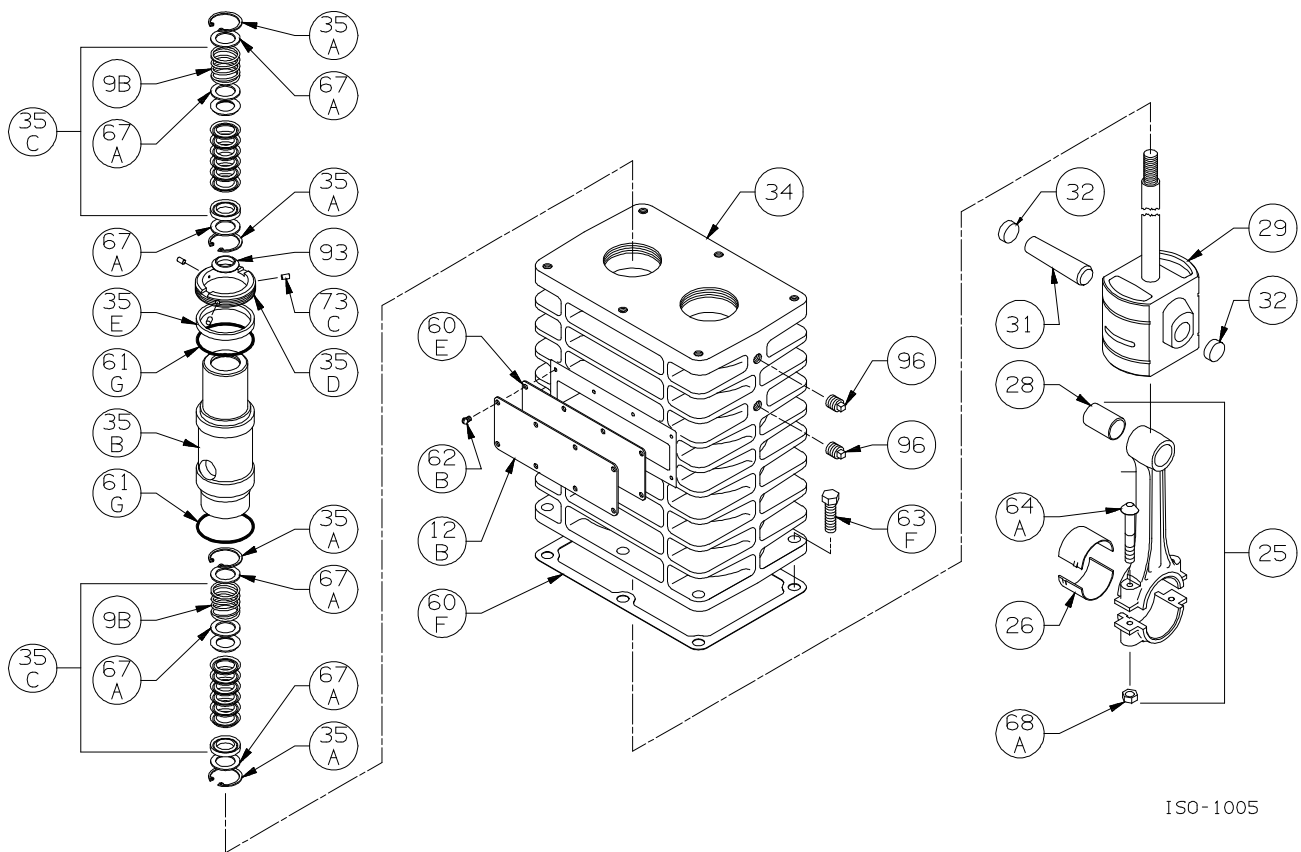

* Included in Gasket Sets

Oil Pump

Ref	Description	Qty	Part No
2B	Oil Filter	1	794726
5A	Oil Pump Kit (with 6, 9F, 60L)	1	794760
6	Oil Pump Cone	1	794750
7	Oil Pressure Gauge	1	790012
8A	Oil Pressure Adj. Ball	1	792154
9A	Oil Pressure Adj. Spring	1	792153
9F	Oil Pump Spring	1	794751
10	Oil Pressure Adj. Screw	1	792148
10A	Locknut	1	792152

ISO1083

Ref	Description	Qty	Part No
	Oil Pump Cover Assembly - For Filter		794764
14	Oil Pump Cover Assembly (includes 17A, 96B)	1	794763
17A	Roll Pin	1	794753
30	Oil Filter Fitting	1	794725
60L	Gasket - Oil Pump Cover *	1	794721
61C	O-Ring - Adjusting Screw *	1	792168
63D	Capscrew - Socket Head	4	790559
96B	Pipe Plug	2	790309

* Included in Gasket Sets

SD-108

Flywheel

Ref	Description	Qty	Part No
23	Key	1	793167
55A	Hub (SF 1.375")	1	790143
57	Flywheel Assembly	1	793047
57A	Flywheel	1	792197

ISO-1005

Crosshead

ISO1005

Ref	Description	Qty	Part No
9B	Packing Spring	4	792077
12B	Inspection Plate	1	793093
25	Connecting Rod Assembly	2	793309
26	Connecting Rod Bearing	2	793002
28	Wrist Pin Roller Bearing	2	793305
29	Crosshead Assembly	2	793501
31	Wrist Pin	2	793307
32	Wrist Pin Plug	4	793308
34	Crosshead Guide	1	793455
35A	Retainer Ring	8	793404
35B	Packing Box	2	793502
35C	Packing Set	4	793510
35D	Hold-down Ring	2	793220