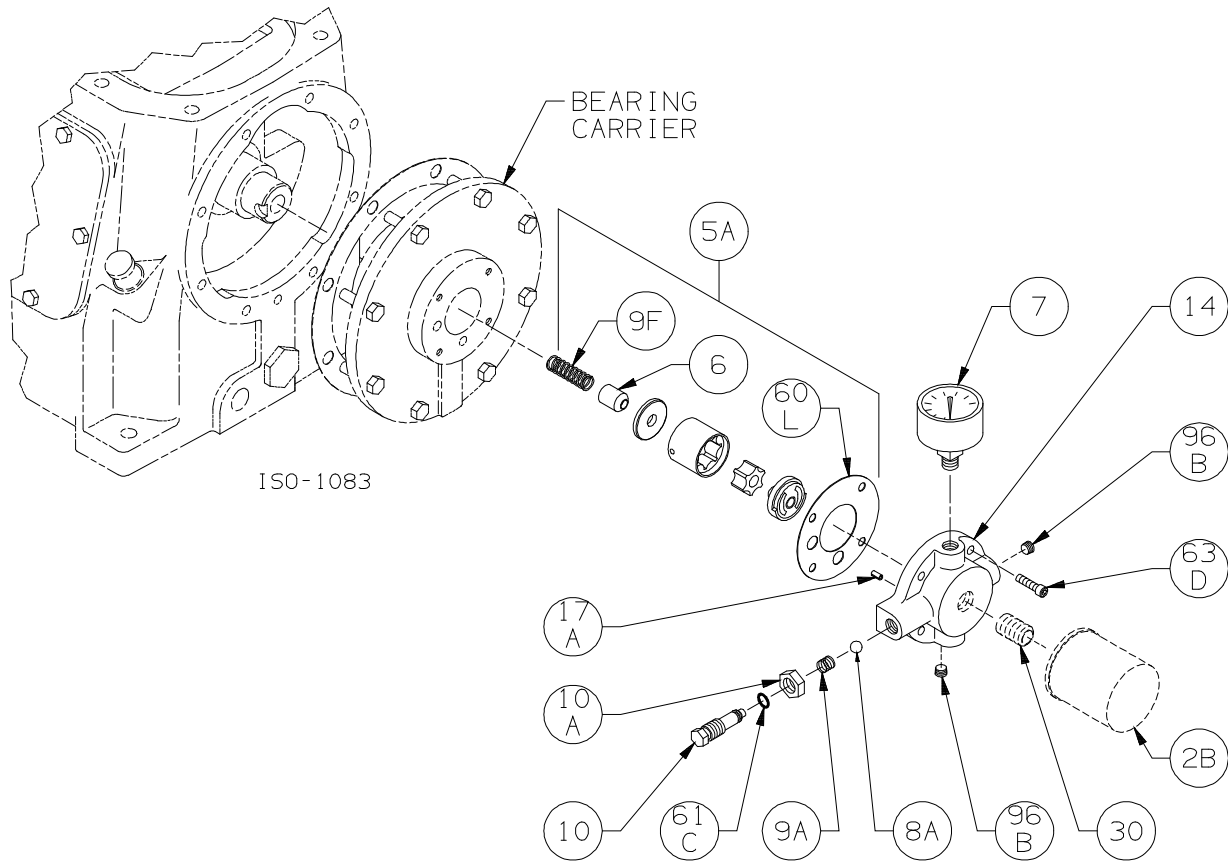

Crankcase ISO1101

Ref	Description	Qty	Part No
1	Crankcase Assembly - Oil Filter	1	793100
1A	Crankcase	1	793102
2	Oil Intake Screen	1	792135
2B	Oil Filter	1	794726
2C	Breather Filter	1	792070
3	Oil Screen Plug	1	792145
5A	Oil Pump Kit	1	794760
7	Oil Pressure Gauge	1	790012
11	Oil Bayonet Assembly	1	792162
12A	Inspection Plate	1	793105
13A	Bearing Carrier	1	793104
15A	Bearing Cup	2	793126
16	Crankshaft Assembly (w\ 18A,19,96B)	1	793157
18A	Bearing Cone	2	793142
19	Orifice	2	792146
20	Bearing Cover Plate	1	793106
21	Oil Seal	1	793143

Ref	Description	Qty	Part No
22A	Bearing Adjustment Shim Kit	1	793133
30	Oil Filter Fitting	1	794725
60A	Gasket - Oil Screen *	1	792136
60B	Gasket - Oil Screen Plug *	1	792123
60C	Gasket - Inspection Plate *	1	793122
60D	Gasket - Bearing Carrier Assy*	1	793124
60L	Gasket - Oil Pump Cover *	1	794721
61A	O-Ring - Oil Screen *	1	792175
61D	O-Ring - Oil Bayonet *	1	792174
63C	Capscrew - Hex Hd	6	793116
63D	Capscrew - Soc Hd	4	790559
63E	Capscrew - Hex Hd	4	792093
63U	Capscrew - Hex Hd	6	792093
72B	Elbow	1	790453
73A	Pipe Plug	1	792166
96A	Pipe Plug	1	790488
96B	Pipe Plug	2	790309

* Included in Gasket Sets

Oil Pump

Ref	Description	Qty	Part No
2B	Oil Filter	1	794726
5A	Oil Pump Kit (with 6, 9F, 60L)	1	794760
6	Oil Pump Cone	1	794750
7	Oil Pressure Gauge	1	790012
8A	Oil Pressure Adj. Ball	1	792154
9A	Oil Pressure Adj. Spring	1	792153
9F	Oil Pump Spring	1	794751
10	Oil Pressure Adj. Screw	1	792148
10A	Locknut	1	792152

ISO1083

Ref	Description	Qty	Part No
	Oil Pump Cover Assembly - For Filter		794764
14	Oil Pump Cover Assembly (includes 17A, 96B)	1	794763
17A	Roll Pin	1	794753
30	Oil Filter Fitting	1	794725
60L	Gasket - Oil Pump Cover *	1	794721
61C	O-Ring - Adjusting Screw *	1	792168
63D	Capscrew - Socket Head	4	790559
96B	Pipe Plug	2	790309