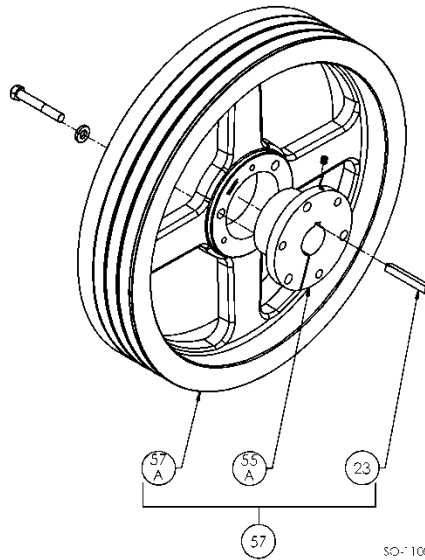

Ref	Description	Qty	Part No
22A	Bearing Adjustment Shim Kit	1	793133
30	Oil Filter Fitting	1	794725
60A	Gasket - Oil Screen *	1	792136
60B	Gasket - Oil Screen Plug *	1	792123
60C	Gasket - Inspection Plate *	1	793122
60D	Gasket - Bearing Carrier Assy*	1	793124
60L	Gasket - Oil Pump Cover *	1	794721
61A	O-Ring - Oil Screen *	1	792175
61D	O-Ring - Oil Bayonet *	1	792174
63C	Capscrew - Hex Hd	6	793116
63D	Capscrew - Soc Hd	4	790559
63E	Capscrew - Hex Hd	4	792093
63U	Capscrew - Hex Hd	6	792093
72B	Elbow	1	790453
73A	Pipe Plug	1	792166
96A	Pipe Plug	1	790488
96B	Pipe Plug	2	790309

* Included in Gasket Sets

Oil Pump

Ref	Description	Qty	Part No
2B	Oil Filter	1	794726
5A	Oil Pump Kit (with 6, 9F, 60L)	1	794760
6	Oil Pump Cone	1	794750
7	Oil Pressure Gauge	1	790012
8A	Oil Pressure Adj. Ball	1	792154
9A	Oil Pressure Adj. Spring	1	792153
9F	Oil Pump Spring	1	794751
10	Oil Pressure Adj. Screw	1	792148
10A	Locknut	1	792152

ISO1083

Ref	Description	Qty	Part No
	Oil Pump Cover Assembly - For Filter		794764
14	Oil Pump Cover Assembly (includes 17A, 96B)	1	794763
17A	Roll Pin	1	794753
30	Oil Filter Fitting	1	794725
60L	Gasket - Oil Pump Cover *	1	794721
61C	O-Ring - Adjusting Screw *	1	792168
63D	Capscrew - Socket Head	4	790559
96B	Pipe Plug	2	790309

* Included in Gasket Sets

SD-108

Flywheel

Ref	Description	Qty	Part No
23	Key	1	793167
55A	Hub (SF 1.375")	1	790143
57	Flywheel Assembly	1	793047
57A	Flywheel	1	792197

ISO-1005

Crosshead

ISO1005

Ref	Description	Qty	Part No
9B	Packing Spring	4	792077
12B	Inspection Plate	1	793093
25	Connecting Rod Assembly	2	793309
26	Connecting Rod Bearing	2	793002
28	Wrist Pin Roller Bearing	2	793305
29	Crosshead Assembly	2	793501
31	Wrist Pin	2	793307
32	Wrist Pin Plug	4	793308
34	Crosshead Guide	1	793455
35A	Retainer Ring	8	793404
35B	Packing Box	2	793502
35C	Packing Set	4	793510
35D	Hold-down Ring	2	793220