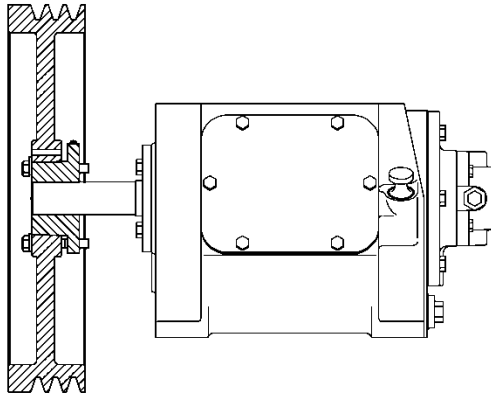

* Included in Gasket Sets

Oil Pump

Ref	Description	Qty	Part No
2B	Oil Filter	1	794726
5A	Oil Pump Kit (with 6, 9F, 60L)	1	794760
6	Oil Pump Cone	1	794750
7	Oil Pressure Gauge	1	790012
8A	Oil Pressure Adj. Ball	1	792154
9A	Oil Pressure Adj. Spring	1	792153
9F	Oil Pump Spring	1	794751
10	Oil Pressure Adj. Screw	1	792148
10A	Locknut	1	792152

ISO1083

Ref	Description	Qty	Part No
	Oil Pump Cover Assembly - For Filter		794764
14	Oil Pump Cover Assembly (includes 17A, 96B)	1	794763
17A	Roll Pin	1	794753
30	Oil Filter Fitting	1	794725
60L	Gasket - Oil Pump Cover *	1	794721
61C	O-Ring - Adjusting Screw *	1	792168
63D	Capscrew - Socket Head	4	790559
96B	Pipe Plug	2	790309

* Included in Gasket Sets

SD-108

Flywheel

Ref	Description	Qty	Part No
23	Key	1	793167
55A	Hub (SF 1.375")	1	790143
57	Flywheel Assembly	1	793047
57A	Flywheel	1	792197

ISO-1005

Crosshead

ISO1005

Ref	Description	Qty	Part No
9B	Packing Spring	4	792077
12B	Inspection Plate	1	793093
25	Connecting Rod Assembly	2	793309
26	Connecting Rod Bearing	2	793002
28	Wrist Pin Roller Bearing	2	793305
29	Crosshead Assembly	2	793501
31	Wrist Pin	2	793307
32	Wrist Pin Plug	4	793308
34	Crosshead Guide	1	793455
35A	Retainer Ring	8	793404
35B	Packing Box	2	793502
35C	Packing Set	4	793510
35D	Hold-down Ring	2	793220