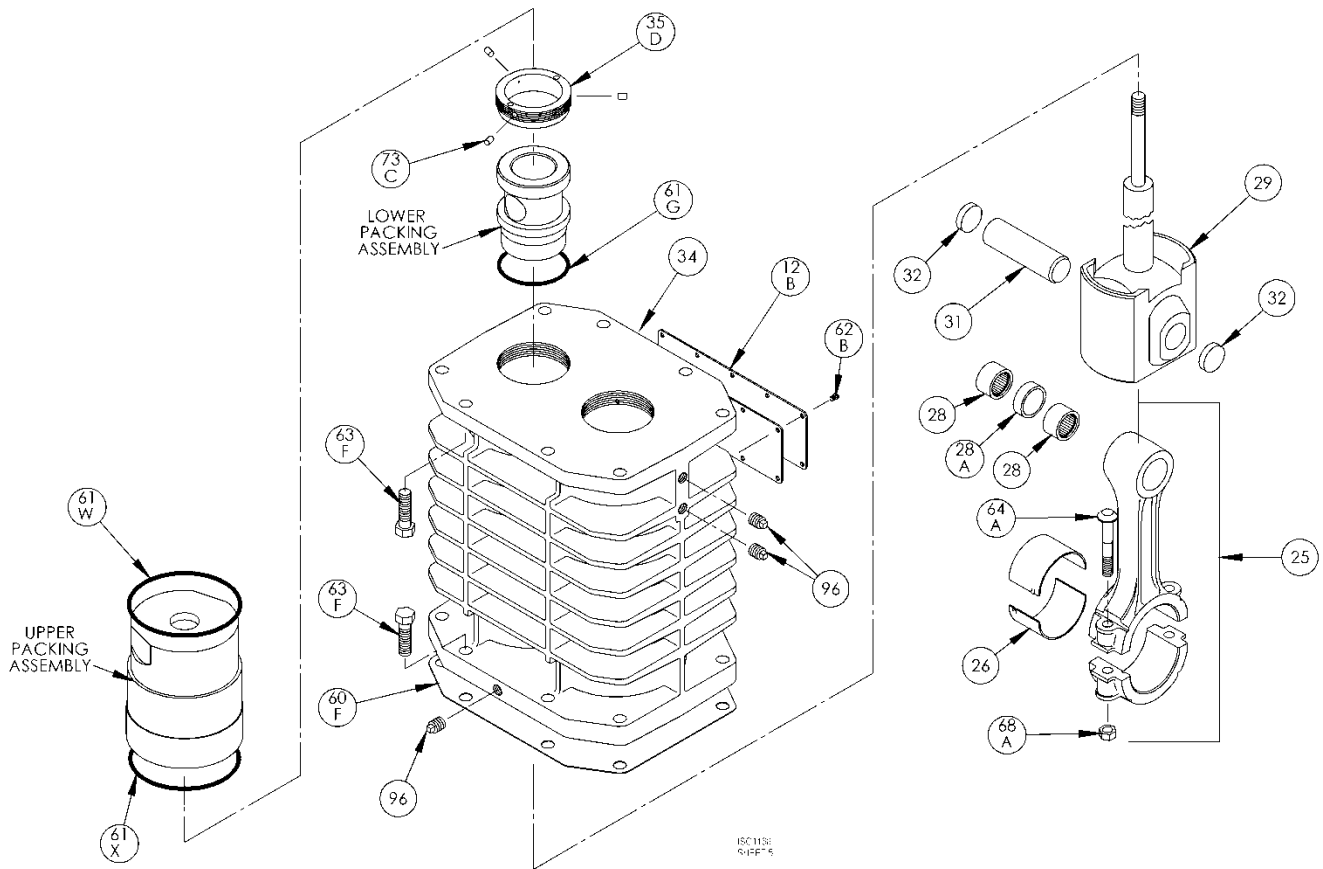

\* Included in Gasket Sets

Oil Pump

Ref	Description	Qty	Part No
2B	Oil Filter	1	794726
5A	Oil Pump Kit (with 6, 9F, 60L)		794760
6	Oil Pump Cone	1	794750
7	Oil Pressure Gauge	1	790012
8A	Oil Pressure Adj. Ball	1	792154
9A	Oil Pressure Adj. Spring	1	792153
9F	Oil Pump Spring	1	794751
10	Oil Pressure Adj. Screw	1	792148
10A	Locknut	1	792152

ISO1083

Ref	Description	Qty	Part No
	Oil Pump Cover Assembly - For Filter		794764
14	Oil Pump Cover Assembly (includes 17A, 96B)	1	794763
17A	Roll Pin	1	794753
30	Oil Filter Fitting	1	794725
60L	Gasket - Oil Pump Cover *	1	794721
61C	O-Ring - Adjusting Screw *	1	792168
63D	Capscrew - Socket Head	4	790559
96B	Pipe Plug	2	790309

\* Included in Gasket Sets

ISO-1090

Flywheel		ISO1090	
Ref	Description	Qty	Part No
23	Key	1	794267
55A	Hub (E 1.875")	1	790505
57	Flywheel Assembly	1	794755
57A	Flywheel	1	790539

Crosshead

ISO1068-5

Ref	Description	Qty	Part No
12B	Inspection Plate	1	794093
25	Connecting Rod Assembly	2	794767
26	Connecting Rod Bearing	2	794710
28	Wrist Pin Bearing	4	794776
28A	Bearing Spacer	2	794770
29	Crosshead Assembly	2	794785
31	Wrist Pin	2	794727
32	Wrist Pin Plug	4	794724
34	Crosshead Guide	1	794430
35D	Hold-down Ring	2	794220
60E	Gasket - Inspection Plate *	1	794092