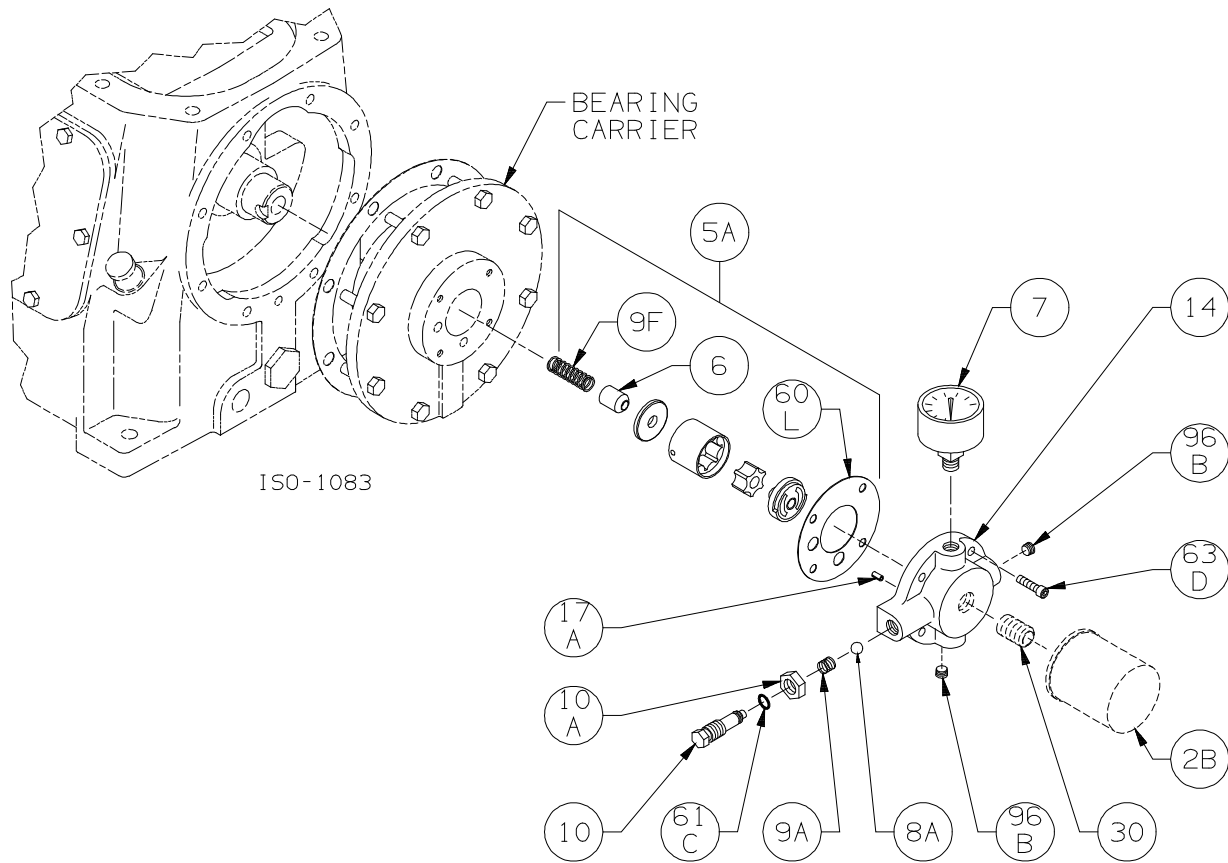

ISO-1061

Crankcase

Ref	Description	Qty	Part No
1	Crankcase Assembly - w\ Oil Filter	1	794758
1A	Crankcase	1	794709
2	Oil Intake Screen	1	792135
2B	Oil Filter	1	794726
2C	Breather Filter (current)	1	792070
2C1	Breather Filter (previous construction)		794752
3	Oil Screen Plug	1	792145
5A	Oil Pump Kit	1	794760
7	Oil Pressure Gauge	1	790012
11	Oil Bayonet Assembly	1	792162
12A	Inspection Plate	1	794140
13A	Bearing Carrier	1	794714
15A	Bearing Cup (Outboard)	1	794131
15B	Bearing Cup (Inboard)	1	794731
16	Crankshaft Assy (w\ 18A,18B,19,96B)	1	794708
18A	Bearing Cone (Outboard)	1	794130
18B	Bearing Cone (Inboard)	1	794730
19	Orifice	2	792146
20	Bearing Cover Plate	1	794716

ISO1056

Ref	Description	Qty	Part No
21	Oil Seal	1	794732
22A	Bearing Adjustment Shim Kit	1	794733
30	Oil Filter Fitting	1	794725
60A	Gasket - Oil Screen *	1	792136
60B	Gasket - Oil Screen Plug *	1	792123
60C	Gasket - Inspection Plate *	1	794122
60D	Gasket - Bearing Carrier Assy*	1	794720
60L	Gasket - Oil Pump Cover *	1	794721
61A	O-Ring - Oil Screen *	1	792175
61D	O-Ring - Oil Bayonet *	1	792174
63C	Capscrew - Hex Hd	6	793116
63D	Capscrew - Soc Hd	4	790559
63E	Capscrew - Hex Hd	4	790484
63U	Capscrew - Hex Hd	8	792093
72B	Elbow	1	790453
73A	Pipe Plug	1	790024
96A	Pipe Plug	1	790488
96B	Pipe Plug	2	790309

\* Included in Gasket Sets

Oil Pump

Ref	Description	Qty	Part No
2B	Oil Filter	1	794726
5A	Oil Pump Kit (with 6, 9F, 60L)		794760
6	Oil Pump Cone	1	794750
7	Oil Pressure Gauge	1	790012
8A	Oil Pressure Adj. Ball	1	792154
9A	Oil Pressure Adj. Spring	1	792153
9F	Oil Pump Spring	1	794751
10	Oil Pressure Adj. Screw	1	792148
10A	Locknut	1	792152

ISO1083

Ref	Description	Qty	Part No
	Oil Pump Cover Assembly - For Filter		794764
14	Oil Pump Cover Assembly (includes 17A, 96B)	1	794763
17A	Roll Pin	1	794753
30	Oil Filter Fitting	1	794725
60L	Gasket - Oil Pump Cover *	1	794721
61C	O-Ring - Adjusting Screw *	1	792168
63D	Capscrew - Socket Head	4	790559
96B	Pipe Plug	2	790309