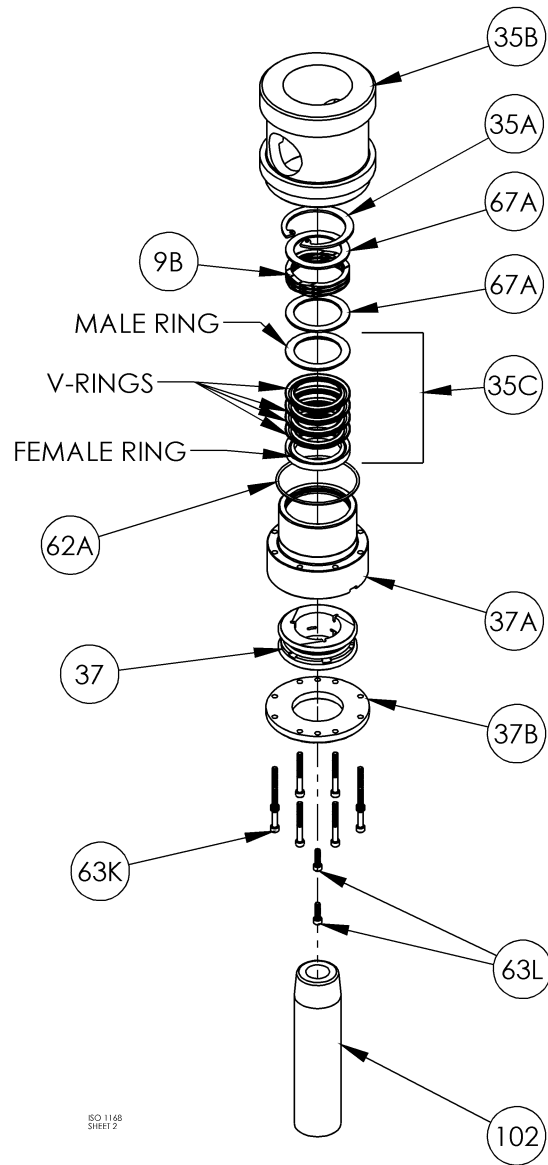

ISO 1168
SHEET 2

Lower Packing Box

ISO1168-2

Ref	Description	Qty	Part No
9B	Packing Spring	2	794041
35A	Retainer Ring	2	794511
35B	Packing Box - Lower	2	794772
35C	Packing Set	2	794498
37	S3R Seal	2	794456
37A	Seal Cup	2	794455

Ref	Description	Qty	Part No
37B	Seal Cup Cover	2	794454
62A	O-Ring (FKM) *	2	792313
63K	Capscrew - Socket Hd	16	794464
63L	Capscrew - Socket Hd	4	794465
67A	Washer - Packing Box	4	794084
102	Packing Installation Tool	1	790540

*Included in Gasket Sets

Refer to the Compressor IOM for proper orientation of components.