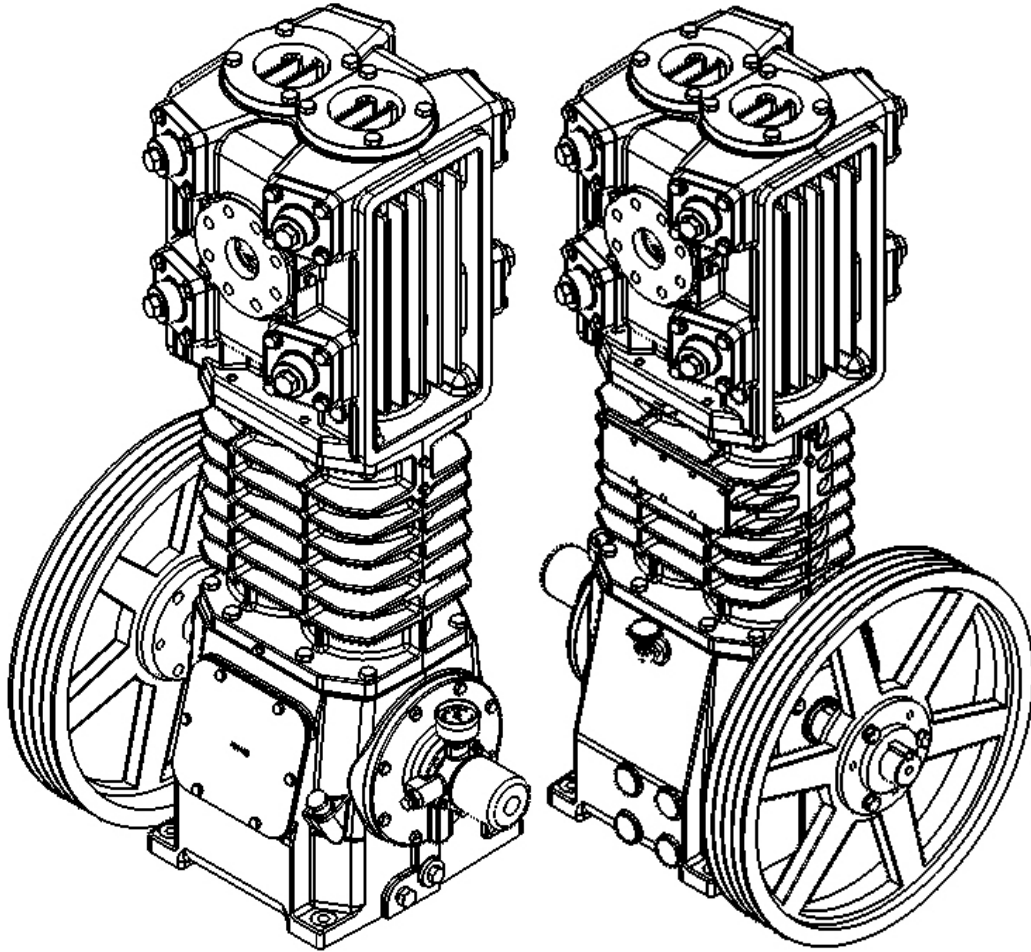

**NGS942B PARTS LIST**

(See Instructions 601-B00 for Operation and Maintenance)

Serial # \_\_\_\_\_

ID# \_\_\_\_\_

**Gasket Set, Repair Kits and Special Tools**

Gasket Set	FKM & Iron	794794
Packing Installation Tool		790540
Valve Hold Down Screw Tool		798016
Spanner Wrench, 1/4" Adjustable		790316
Wrench for Valve Hold Down Screw		790535
Tool Kit		790199

ISO-1061

Crankcase

Ref	Description	Qty	Part No
1	Crankcase Assembly - w\ Oil Filter	1	794758
1A	Crankcase	1	794709
2	Oil Intake Screen	1	792135
2B	Oil Filter	1	794726
2C	Breather Filter (current)	1	792070
2C1	Breather Filter (previous construction)		794752
3	Oil Screen Plug	1	792145
5A	Oil Pump Kit	1	794760
7	Oil Pressure Gauge	1	790012
11	Oil Bayonet Assembly	1	792162
12A	Inspection Plate	1	794140
13A	Bearing Carrier	1	794714
15A	Bearing Cup (Outboard)	1	794131
15B	Bearing Cup (Inboard)	1	794731
16	Crankshaft Assy (w\ 18A,18B,19,96B)	1	794708
18A	Bearing Cone (Outboard)	1	794130
18B	Bearing Cone (Inboard)	1	794730
19	Orifice	2	792146
20	Bearing Cover Plate	1	794716

ISO1056

Ref	Description	Qty	Part No
21	Oil Seal	1	794732
22A	Bearing Adjustment Shim Kit	1	794733
30	Oil Filter Fitting	1	794725
60A	Gasket - Oil Screen *	1	792136
60B	Gasket - Oil Screen Plug *	1	792123
60C	Gasket - Inspection Plate *	1	794122
60D	Gasket - Bearing Carrier Assy*	1	794720
60L	Gasket - Oil Pump Cover *	1	794721
61A	O-Ring - Oil Screen *	1	792175
61D	O-Ring - Oil Bayonet *	1	792174
63C	Capscrew - Hex Hd	6	793116
63D	Capscrew - Soc Hd	4	790559
63E	Capscrew - Hex Hd	4	790484
63U	Capscrew - Hex Hd	8	792093
72B	Elbow	1	790453
73A	Pipe Plug	1	790024
96A	Pipe Plug	1	790488
96B	Pipe Plug	2	790309