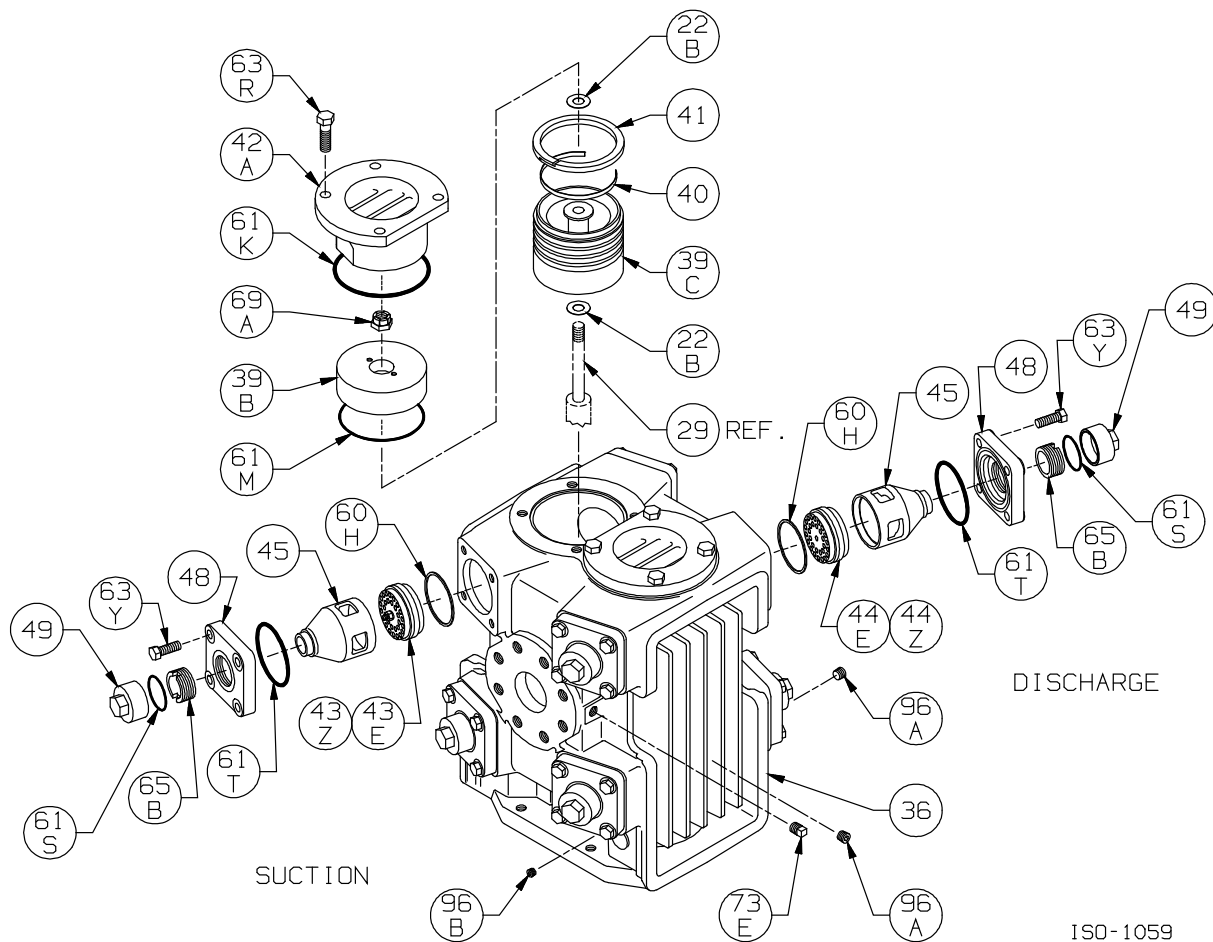

ISO-1059

Cylinder

ISO1059

Ref	Description	Qty	Part No	Ref	Description	Qty	Part No
22B	Piston Shim – 0.007"	AR	794761	44Z	Valve Repair Kit - for 793659/793679		793660
	Piston Shim – 0.015"		794762	44Z	Valve Repair Kit - For 793649		793650
	Piston Shim – 0.025"		797022	45	Cage	8	794620
	Piston Shim – 0.035"		797023	48	Valve Cover Plate	8	794284
	Piston Shim – 0.040"		797024	49	Valve Cap	8	792003
36	Cylinder	1	794704	60H	Gasket - Valve *	8	794198
39B	Piston Cap	2	794719	61K	O-Ring (FKM) *	2	792316
39C	Piston	2	794718	61M	O-Ring (FKM) *	2	792061
40	Expander	8	793614	61S	O-Ring (FKM) *	8	792308
41	Piston Ring – Glass/Moly Filled	8	793610	61T	O-Ring (FKM) *	8	792213
42A	Head	2	794702	63R	Capscrew - Hex Hd	8	920518
43E	Suction Valve Assembly	4	793659	63Y	Capscrew - Stainless Steel	32	793153
	Suction Valve Ass, Stainless Steel		793629	65B	Valve Holddown Screw	8	792002
43Z	Valve Repair Kit - for 793659/793679		793660	69A	Piston Nut	2	794885
	Valve Repair Kit - for 793629		793630	73E	Pipe Plug - 1/4	4	908193
44E	Discharge Valve Assembly	4	793679	96A	Pipe Plug - 1/4 Socket	4	908192
	Discharge Valve Assy, Stainless Steel		793649	96B	Pipe Plug - 1/8	2	908183

* Included in Gasket Sets