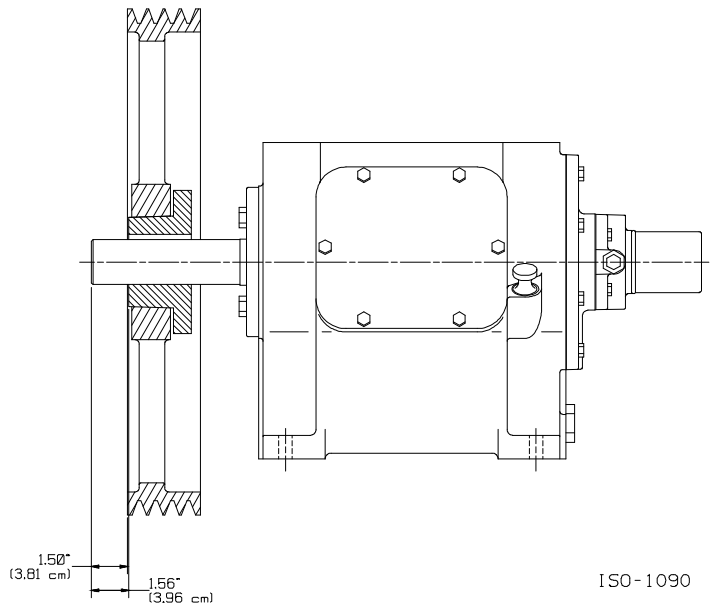

ISO1056

Ref	Description	Qty	Part No
21	Oil Seal	1	794732
22A	Bearing Adjustment Shim Kit	1	794733
30	Oil Filter Fitting	1	794725
60A	Gasket - Oil Screen *	1	792136
60B	Gasket - Oil Screen Plug *	1	792123
60C	Gasket - Inspection Plate *	1	794122
60D	Gasket - Bearing Carrier Assy*	1	794720
60L	Gasket - Oil Pump Cover *	1	794721
61A	O-Ring - Oil Screen *	1	792175
61D	O-Ring - Oil Bayonet *	1	792174
63C	Capscrew - Hex Hd	6	793116
63D	Capscrew - Soc Hd	4	790559
63E	Capscrew - Hex Hd	4	790484
63U	Capscrew - Hex Hd	8	792093
72B	Elbow	1	790453
73A	Pipe Plug	1	790024
96A	Pipe Plug	1	790488
96B	Pipe Plug	2	790309

\* Included in Gasket Sets

Oil Pump

Ref	Description	Qty	Part No
2B	Oil Filter	1	794726
5A	Oil Pump Kit (with 6, 9F, 60L)		794760
6	Oil Pump Cone	1	794750
7	Oil Pressure Gauge	1	790012
8A	Oil Pressure Adj. Ball	1	792154
9A	Oil Pressure Adj. Spring	1	792153
9F	Oil Pump Spring	1	794751
10	Oil Pressure Adj. Screw	1	792148
10A	Locknut	1	792152

ISO1083

Ref	Description	Qty	Part No
	Oil Pump Cover Assembly - For Filter		794764
14	Oil Pump Cover Assembly (includes 17A, 96B)	1	794763
17A	Roll Pin	1	794753
30	Oil Filter Fitting	1	794725
60L	Gasket - Oil Pump Cover *	1	794721
61C	O-Ring - Adjusting Screw *	1	792168
63D	Capscrew - Socket Head	4	790559
96B	Pipe Plug	2	790309

\* Included in Gasket Sets

ISO-1090

Flywheel		ISO1090	
Ref	Description	Qty	Part No
23	Key	1	794267
55A	Hub (E 1.875")	1	790505
57	Flywheel Assembly	1	794755
57A	Flywheel	1	790539

Crosshead

ISO1068-5

Ref	Description	Qty	Part No
12B	Inspection Plate	1	794093
25	Connecting Rod Assembly	2	794767
26	Connecting Rod Bearing	2	794710
28	Wrist Pin Bearing	4	794776
28A	Bearing Spacer	2	794770
29	Crosshead Assembly	2	794785
31	Wrist Pin	2	794727
32	Wrist Pin Plug	4	794724
34	Crosshead Guide	1	794430
35D	Hold-down Ring	2	794220
60E	Gasket - Inspection Plate *	1	794092