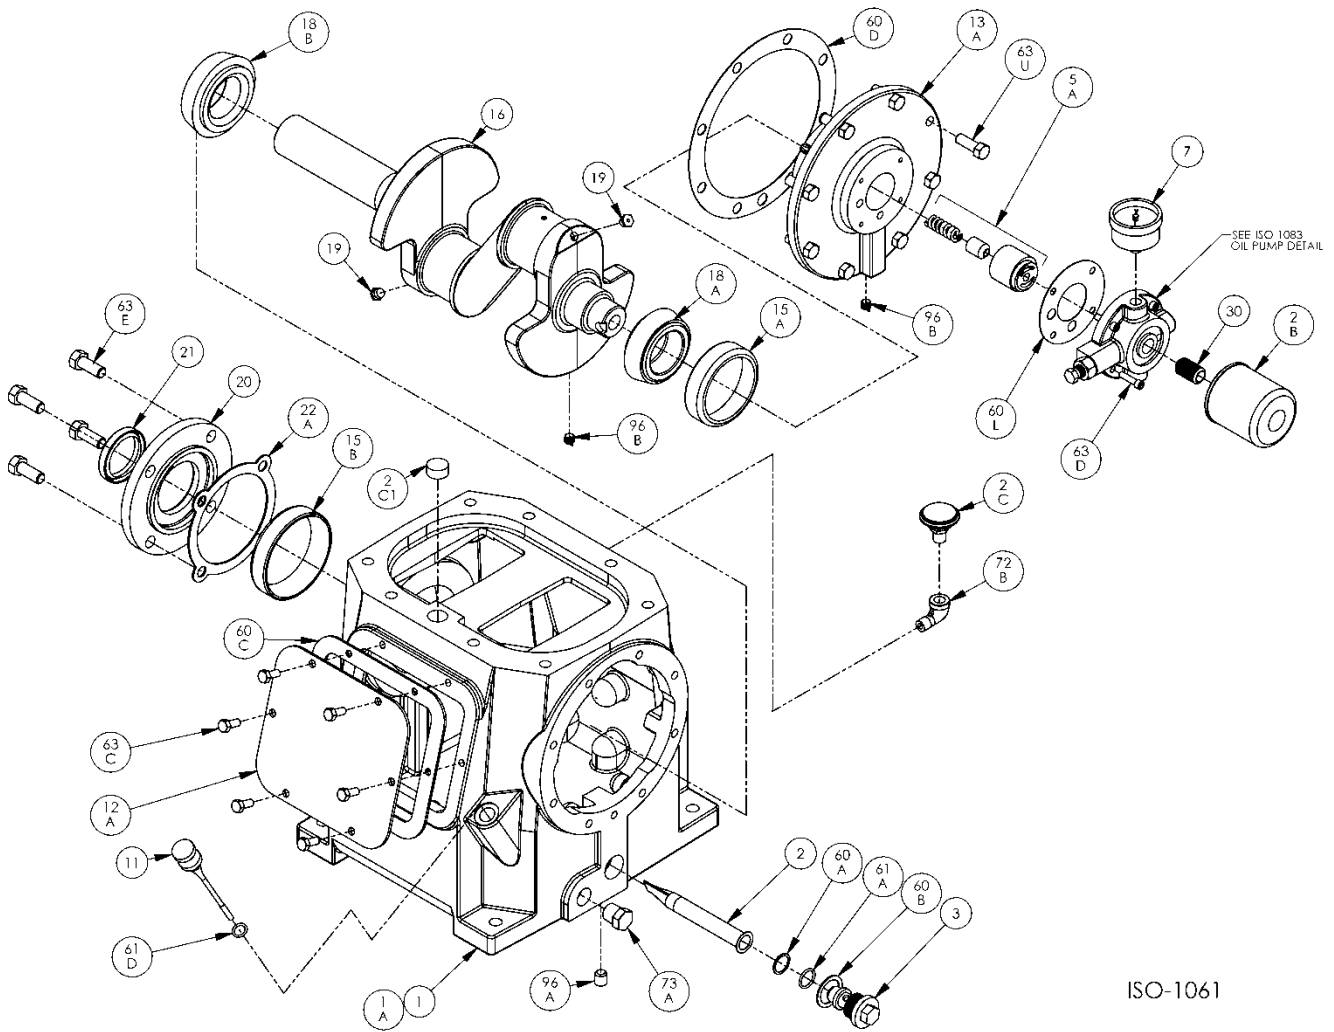

**NGS942B PARTS LIST**

(See Instructions 601-B00 for Operation and Maintenance)

Serial # \_\_\_\_\_

ID# \_\_\_\_\_

**Gasket Set, Repair Kits and Special Tools**

Gasket Set	FKM & Iron	794794
Packing Installation Tool		790540
Valve Hold Down Screw Tool		798016
Spanner Wrench, 1/4" Adjustable		790316
Wrench for Valve Hold Down Screw		790535
Tool Kit		790199

ISO-1061

Crankcase

Ref	Description	Qty	Part No
1	Crankcase Assembly - w\ Oil Filter	1	794758
1A	Crankcase	1	794709
2	Oil Intake Screen	1	792135
2B	Oil Filter	1	794726
2C	Breather Filter (current)	1	792070
2C1	Breather Filter (previous construction)		794752
3	Oil Screen Plug	1	792145
5A	Oil Pump Kit	1	794760
7	Oil Pressure Gauge	1	790012
11	Oil Bayonet Assembly	1	792162
12A	Inspection Plate	1	794140
13A	Bearing Carrier	1	794714
15A	Bearing Cup (Outboard)	1	794131
15B	Bearing Cup (Inboard)	1	794731
16	Crankshaft Assy (w\ 18A,18B,19,96B)	1	794708
18A	Bearing Cone (Outboard)	1	794130
18B	Bearing Cone (Inboard)	1	794730
19	Orifice	2	792146
20	Bearing Cover Plate	1	794716

ISO1056

Ref	Description	Qty	Part No
21	Oil Seal	1	794732
22A	Bearing Adjustment Shim Kit	1	794733
30	Oil Filter Fitting	1	794725
60A	Gasket - Oil Screen *	1	792136
60B	Gasket - Oil Screen Plug *	1	792123
60C	Gasket - Inspection Plate *	1	794122
60D	Gasket - Bearing Carrier Assy*	1	794720
60L	Gasket - Oil Pump Cover *	1	794721
61A	O-Ring - Oil Screen *	1	792175
61D	O-Ring - Oil Bayonet *	1	792174
63C	Capscrew - Hex Hd	6	793116
63D	Capscrew - Soc Hd	4	790559
63E	Capscrew - Hex Hd	4	790484
63U	Capscrew - Hex Hd	8	792093
72B	Elbow	1	790453
73A	Pipe Plug	1	790024
96A	Pipe Plug	1	790488
96B	Pipe Plug	2	790309

ISO1083

Ref	Description	Qty	Part No
	Oil Pump Cover Assembly - For Filter		794764
14	Oil Pump Cover Assembly (includes 17A, 96B)	1	794763
17A	Roll Pin	1	794753
30	Oil Filter Fitting	1	794725
60L	Gasket - Oil Pump Cover *	1	794721
61C	O-Ring - Adjusting Screw *	1	792168
63D	Capscrew - Socket Head	4	790559
96B	Pipe Plug	2	790309