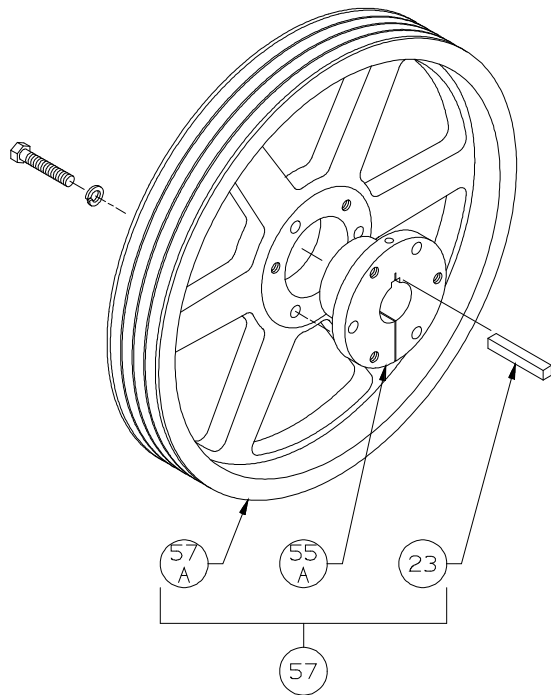

ISO1056

Ref	Description	Qty	Part No
21	Oil Seal	1	794732
22A	Bearing Adjustment Shim Kit	1	794733
30	Oil Filter Fitting	1	794725
60A	Gasket - Oil Screen *	1	792136
60B	Gasket - Oil Screen Plug *	1	792123
60C	Gasket - Inspection Plate *	1	794122
60D	Gasket - Bearing Carrier Assy*	1	794720
60L	Gasket - Oil Pump Cover *	1	794721
61A	O-Ring - Oil Screen *	1	792175
61D	O-Ring - Oil Bayonet *	1	792174
63C	Capscrew - Hex Hd	6	793116
63D	Capscrew - Soc Hd	4	790559
63E	Capscrew - Hex Hd	4	790484
63U	Capscrew - Hex Hd	8	792093
72B	Elbow	1	790453
73A	Pipe Plug	1	790024
96A	Pipe Plug	1	790488
96B	Pipe Plug	2	790309

\* Included in Gasket Sets

Oil Pump

Ref	Description	Qty	Part No
2B	Oil Filter	1	794726
5A	Oil Pump Kit (with 6, 9F, 60L)		794760
6	Oil Pump Cone	1	794750
7	Oil Pressure Gauge	1	790012
8A	Oil Pressure Adj. Ball	1	792154
9A	Oil Pressure Adj. Spring	1	792153
9F	Oil Pump Spring	1	794751
10	Oil Pressure Adj. Screw	1	792148
10A	Locknut	1	792152

ISO1083

Ref	Description	Qty	Part No
	Oil Pump Cover Assembly - For Filter		794764
14	Oil Pump Cover Assembly (includes 17A, 96B)	1	794763
17A	Roll Pin	1	794753
30	Oil Filter Fitting	1	794725
60L	Gasket - Oil Pump Cover *	1	794721
61C	O-Ring - Adjusting Screw *	1	792168
63D	Capscrew - Socket Head	4	790559
96B	Pipe Plug	2	790309

\* Included in Gasket Sets

ISO-1090

Flywheel		ISO1090	
Ref	Description	Qty	Part No
23	Key	1	794267
55A	Hub (E 1.875")	1	790505
57	Flywheel Assembly	1	794755
57A	Flywheel	1	790539

Crosshead

ISO1068-5

Ref	Description	Qty	Part No
12B	Inspection Plate	1	794093
25	Connecting Rod Assembly	2	794767
26	Connecting Rod Bearing	2	794710
28	Wrist Pin Bearing	4	794776
28A	Bearing Spacer	2	794770
29	Crosshead Assembly	2	794785
31	Wrist Pin	2	794727
32	Wrist Pin Plug	4	794724
34	Crosshead Guide	1	794430
35D	Hold-down Ring	2	794220
60E	Gasket - Inspection Plate *	1	794092