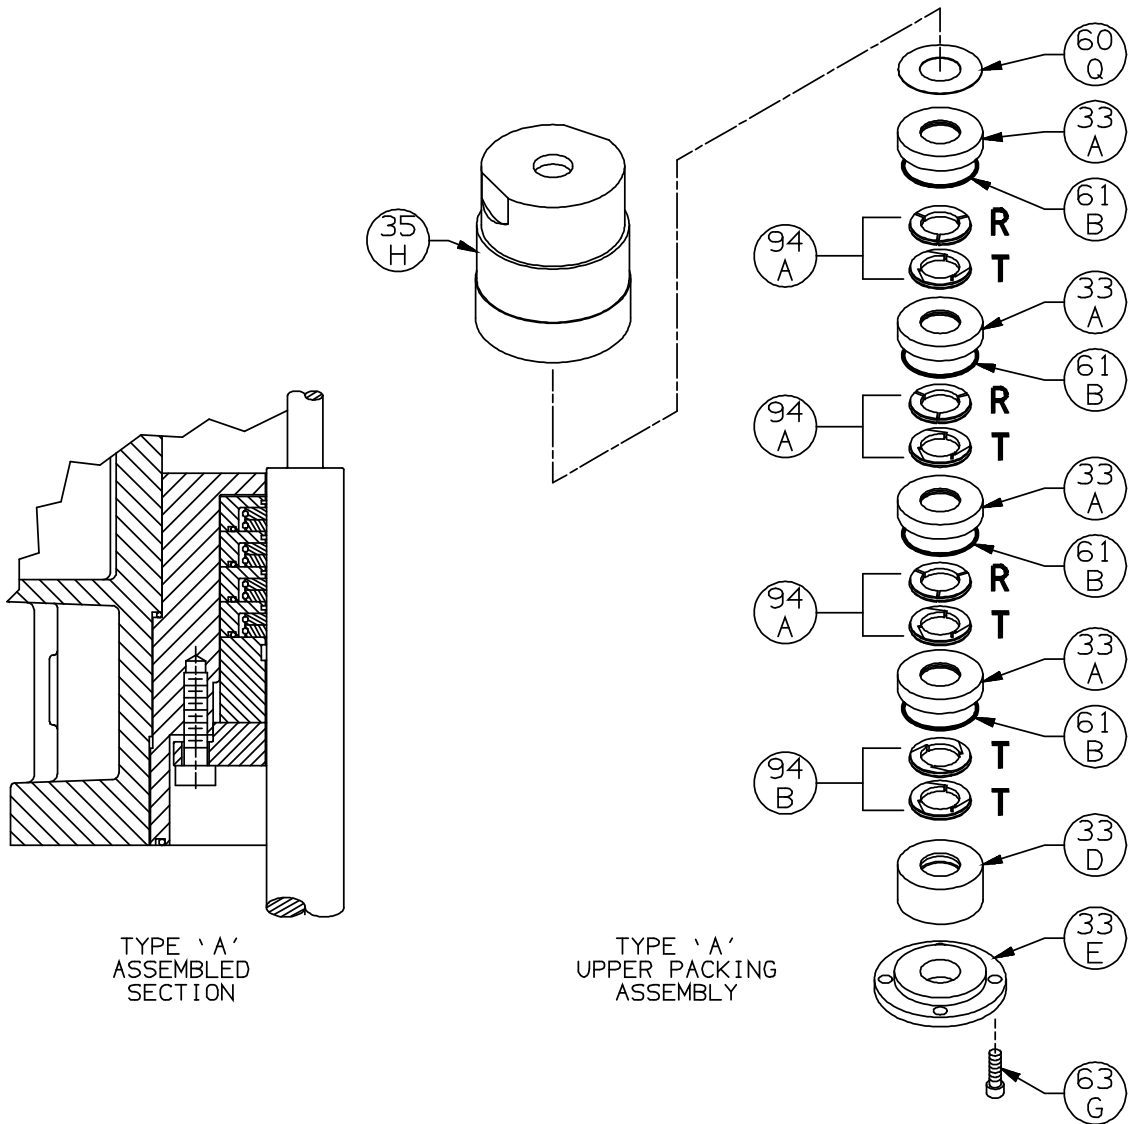

TYPE 'A'
ASSEMBLED
SECTION

TYPE 'A'
UPPER PACKING
ASSEMBLY

Upper Packing, Type 'A'

ISO1060

Ref	Description	Qty	Part No
33A	Packing Cup	8	794783
33D	Packing Spacer	2	794745
33E	Packing Gland	2	794781
35H	Packing Box - Upper	2	794780
60Q	Gasket - Packing Cup *	2	794754

Ref	Description	Qty	Part No
61B	O-Ring (FKM) *	8	792261
63G	Capscrew - Socket Hd	8	794884
94A	Packing Ring - R/T	6	794746
94B	Packing Ring - T/T	2	794747

*Included in Gasket Sets