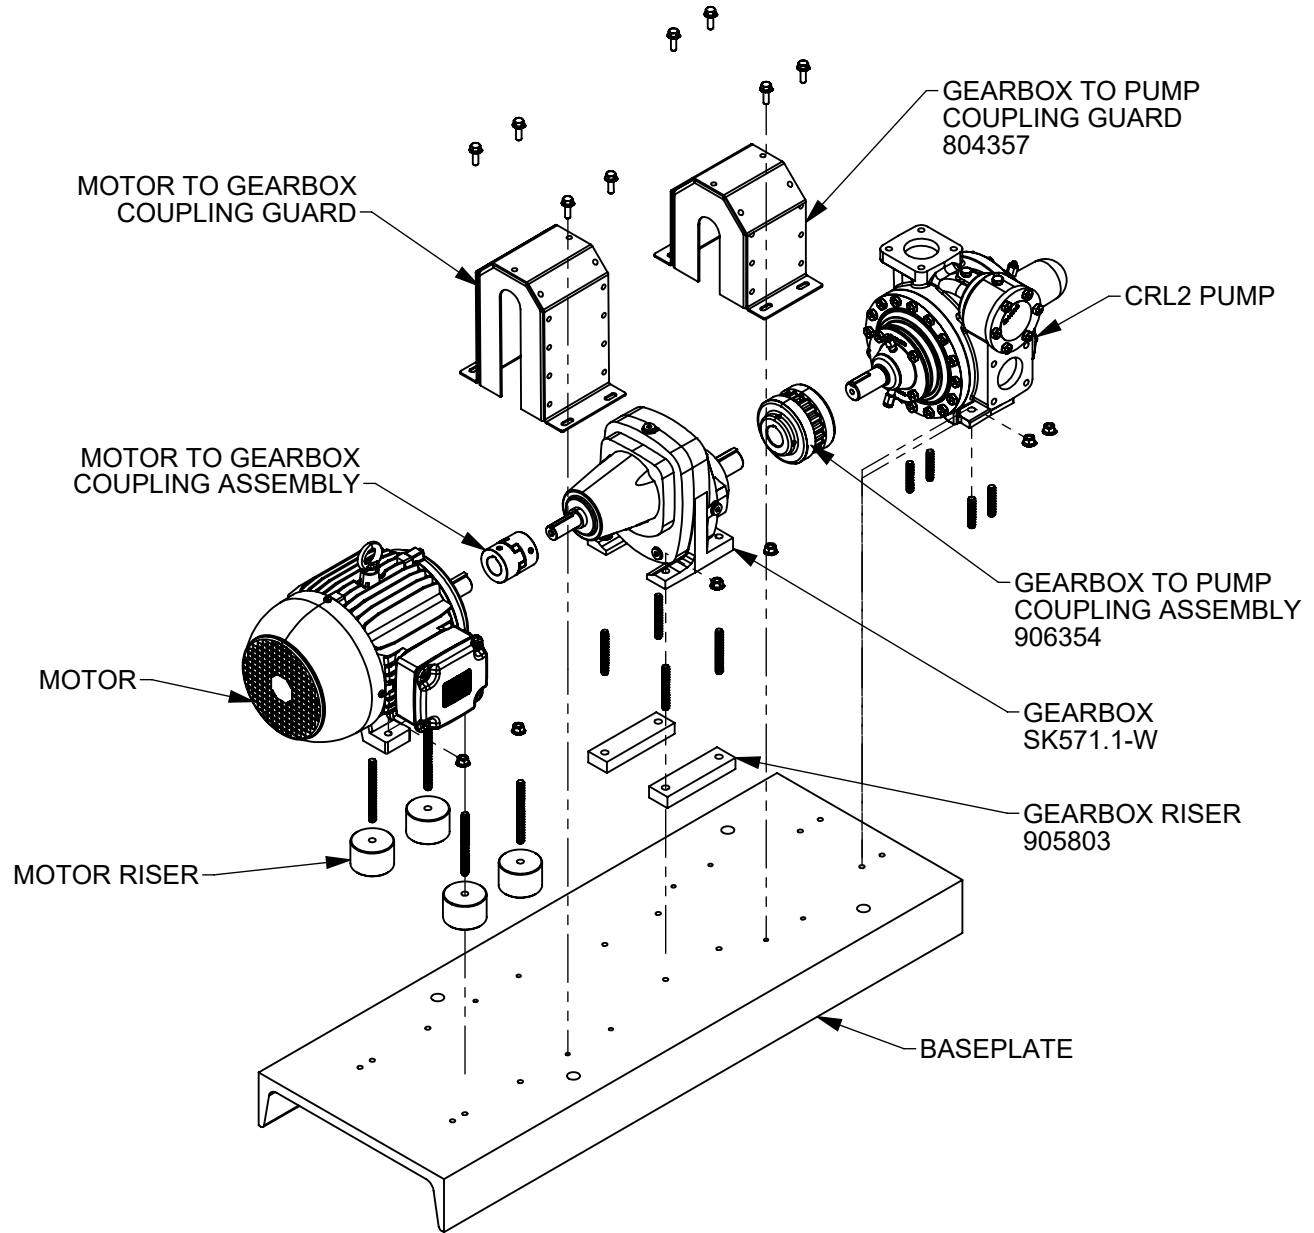

TYPE	SIZE	UNIT STYLE
<b>CRL</b>	<b>2</b>	<b>SK571</b>

DIMENSIONS 701-H11	
Section Effective Replaces Page 1 / 1	701 Dec 2023 Sept 2023

RIGHT HAND ROTATION SHOWN. FOR LEFT HAND ROTATION, SHAFT IS OPPOSITE THAT SHOWN.

\*\*MOUNTING STYLE: LONG COUPLED\*\*

NORD SK571.1-W GEARBOX PART NUMBERS			BASEPLATE AND MOTOR RISER PART NUMBERS		
RATIO	SPEEDS 60Hz/50Hz	PART NUMBER	MOTOR FRAME	BASEPLATE	MOTOR RISER
2.23:1	NA / 650 RPM	813141	182T/184T	901457	905814
2.50:1	NA / 580 RPM	813142	213T/215T	901459	905820
2.82:1	621 RPM / 514 RPM	803101	COUPLING AND GUARD PART NUMBER		
3.42:1	512 RPM / 424 RPM	803102	MOTOR FRAME	MOTOR TO GEARBOX COUPLING ASSY	MOTOR TO GEARBOX COUPLING GUARD
4.38:1	400 RPM / 331 RPM	803103	182T/184T	906310	804308
			213T/215T	906311	804308