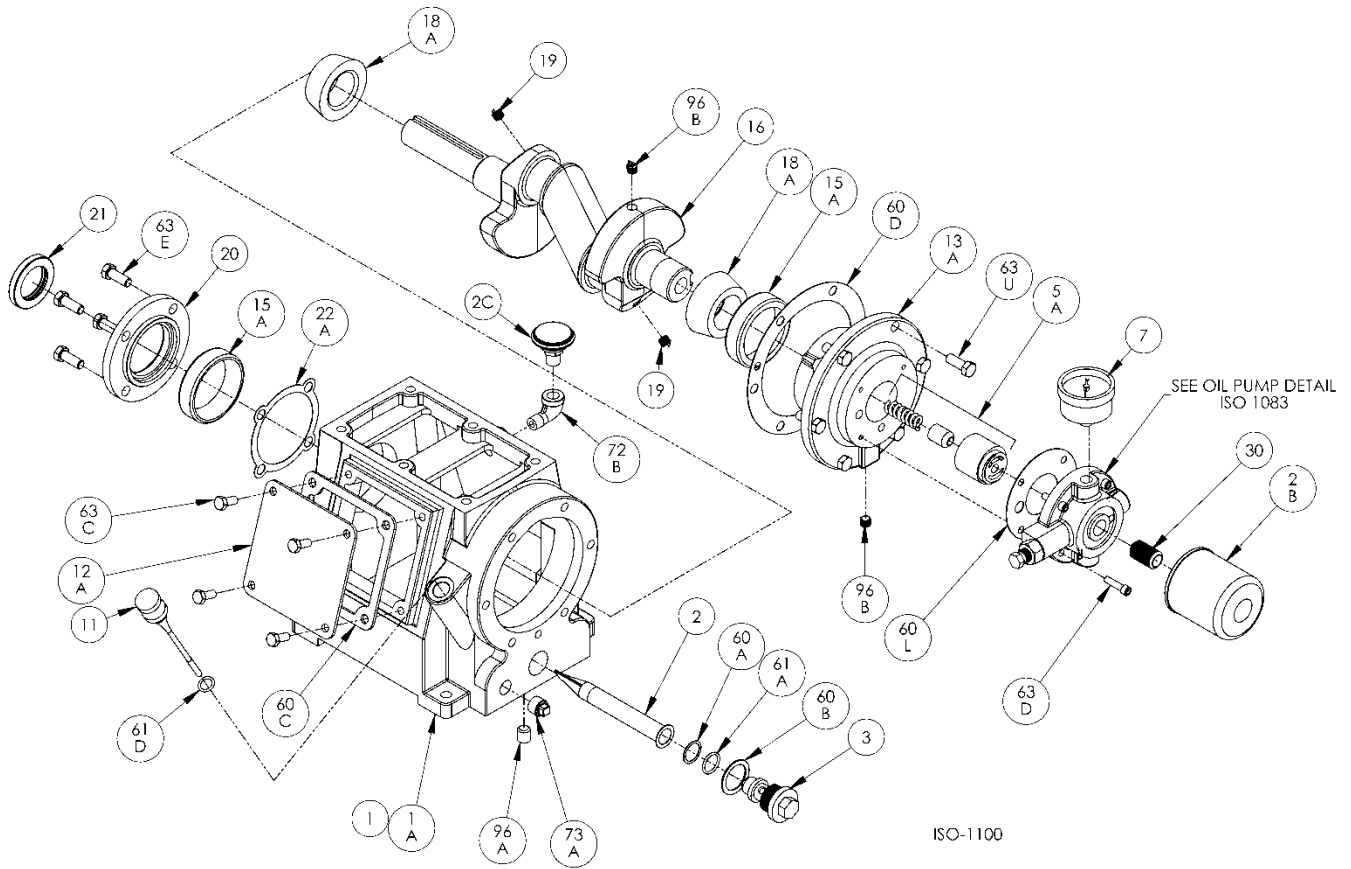

Table of Contents

Cover Page	1
Crankcase	2
Oil Pump	3
Flywheel	4
Crosshead	5
Cylinder	6
Head	7
Head with Unloaders	8

Notes:

Crankcase Assembly: Models HD161B, HD161C, HD162B, HD162C, HD163B, HD163C, HDS162C
 HD172B, HD172C, HD173B, HD173C, HDL172C, HDL173C, HDS172C

Ref	Description	Qty	Part No
20	Bearing Cover Plate	1	793106
21	Oil Seal	1	793143
22A	Bearing Adjustment Shim Kit	1	793133
30	Oil Filter Fitting	1	794725
60A	Gasket - Oil Screen *	1	792136
60B	Gasket - Oil Screen Plug *	1	792123
60C	Gasket - Inspection Plate *	1	792122
60D	Gasket - Bearing Carrier Assembly*	1	792124
60L	Gasket - Oil Pump Cover *	1	794721
61A	O-Ring - Oil Screen *	1	792175
61D	O-Ring - Oil Bayonet *	1	792174
63C	Capscrew - Hex Hd	4	793116
63D	Capscrew - Soc Hd	4	790559
63E	Capscrew - Hex Hd	4	792093
63U	Capscrew - Hex Hd	6	792093
72B	Elbow	1	790453
73A	Pipe Plug	1	792166
96A	Pipe Plug	1	790488
96B	Pipe Plug	2	790309

ISO1083

Ref	Description	Qty	Part No
2B	Oil Filter	1	794726
5A	Oil Pump Kit (with 6, 9F, 60L)		794760
6	Oil Pump Cone	1	794750
7	Oil Pressure Gauge	1	790012
8A	Oil Pressure Adj. Ball	1	792154
9A	Oil Pressure Adj. Spring	1	792153
9F	Oil Pump Spring	1	794751
10	Oil Pressure Adj. Screw	1	792148
10A	Locknut	1	792152

Ref	Description	Qty	Part No
	Oil Pump Cover Assembly - For Filter		794764
14	Oil Pump Cover Assembly (both include 17A, 96B)	1	794763
17A	Roll Pin	1	794753
30	Oil Filter Fitting	1	794725
60L	Gasket - Oil Pump Cover *	1	794721
61C	O-Ring - Adjusting Screw *	1	792168
63D	Capscrew - Socket Head	4	790559
96B	Pipe Plug	2	790309