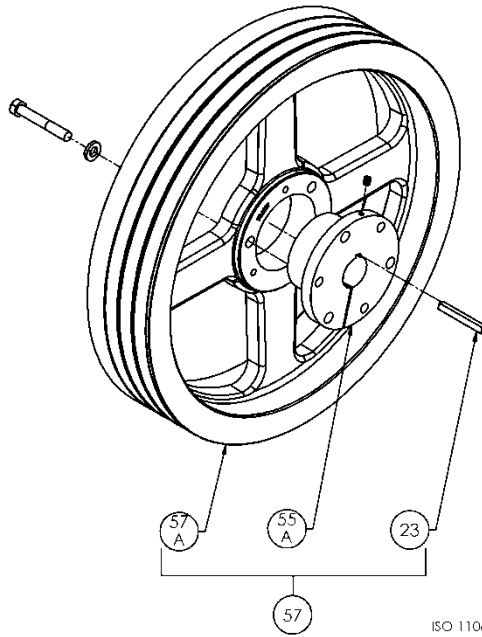

Models:
HD082C
HD161C, HD161B
HD162C, HD162B
HD163C, HD163B

HD172C, HD172B
HD173C, HD173B
HDL172C, HDL173C
HDS172C

Ref	Description	Qty	Part No
23	Key	1	792167
55A	Hub (SF 1.25")	1	790563
57	Flywheel Assembly	1	792073
57A	Flywheel	1	792197

Note: Earlier HD172C, HD172B, HD173C and HD173B air-cooled compressors had a fan fitted to the flywheel.