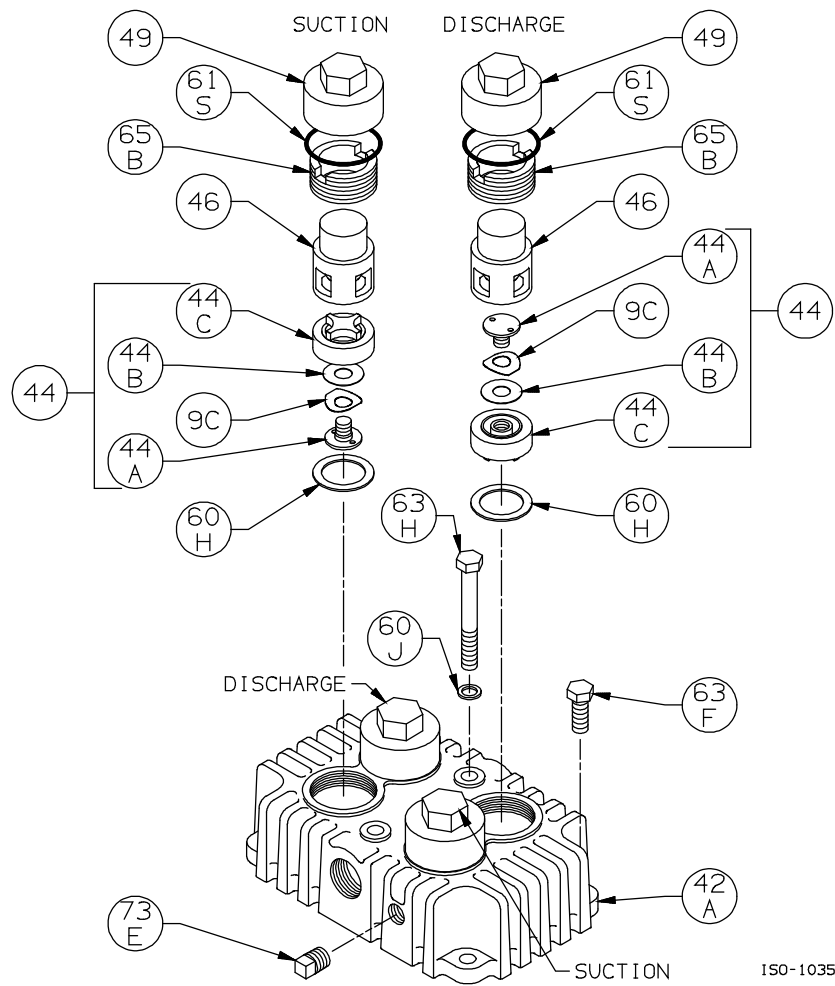

* Included in Gasket Sets

Standard with TNT-12 Cylinder

ISO-1036

Cylinder Assembly:

Models HD161A, HD161B, HD161C, HD162B, HD162C, HD163B, HD163C

ISO1036

Ref	Description	Qty	Part No
22B	Piston Shim - 0.015	AR	792034
	Piston Shim - 0.007		792050
36	Cylinder	1	792101
	Cylinder TNT-12		792801
39	Piston	2	792431
	Piston TNT-12		792807
40	Expander	6	794615
41	Piston Ring – Glass/Moly Filled, Std	6	792420
	Piston Ring - Poly Filled		792421
61K	O-Ring (Buna-N) Std *	4	792112
	O-Ring (FKM) *		792213
	O-Ring (PTFE) *		792210
	O-Ring (Neoprene) *		792110
	O-Ring (Ethylene Propylene) *		792206

Ref	Description	Qty	Part No
61L	O-Ring (Buna-N) Std *	2	792114
	O-Ring (FKM) *		792212
	O-Ring (PTFE) *		792211
	O-Ring (Neoprene) *		792118
	O-Ring (Ethylene Propylene) *		792207
63F	Capscrew - Hex Hd	6	792093
	Capscrew – Stainless Steel #		098392
67C	Thrust Washer	2	792033
69A	Piston Nut	2	793022
	Piston Nut TNT-12		792808
73C	Lock Plug *	4	793028
73D	Pipe Plug	1	908198

* Included in Gasket Sets

Standard with TNT-12 Cylinder

Head Assembly:

Models HD161A, HD161B, HD161C, HD162A, HD162B, HD162C, HD163B, HD163C

ISO1035

Ref	Description	Qty	Part No
9C	Valve Spring	4	792038
42A	Head Head TNT-12	1	792111 792800
44	Valve Assembly	4	792056
44A	Valve Bumper	4	792054
44B	Valve Disc	4	792037
44C	Valve Body	4	792055
46	Cage Cage TNT-12	4	792051 792803
49	Valve Cap Valve Cap TNT-12	4	792003 792804
60H	Gasket - Valve *	4	792201
60J	Gasket - Center Head Bolt *	2	792203