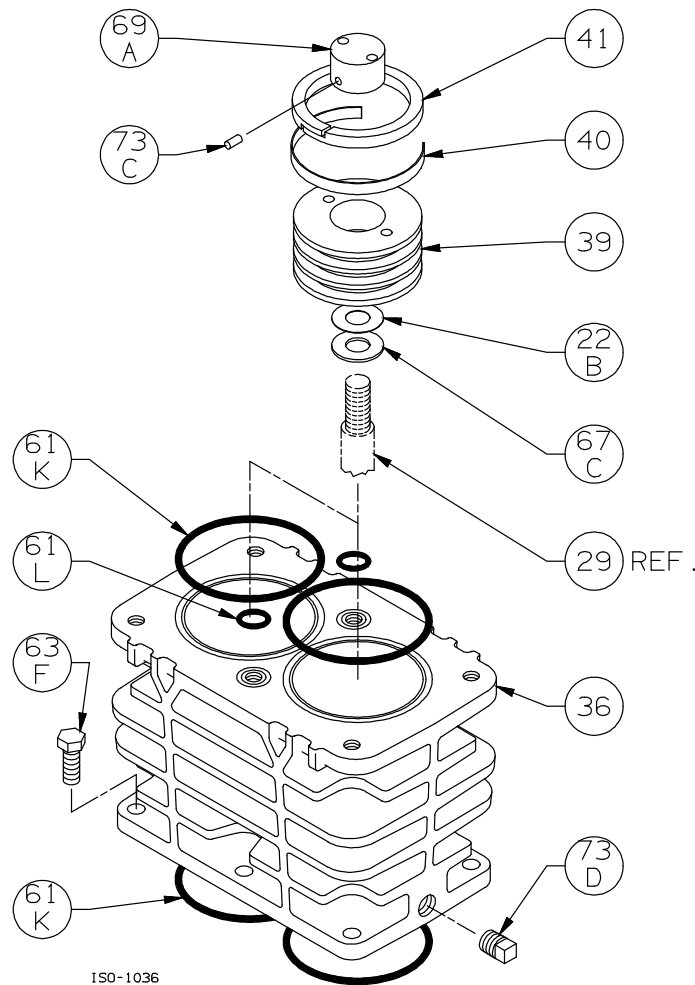

ISO-1036

Cylinder Assembly:

Models HD161A, HD161B, HD161C, HD162B, HD162C, HD163B, HD163C

ISO1036

Ref	Description	Qty	Part No
22B	Piston Shim - 0.015	AR	792034
	Piston Shim - 0.007		792050
36	Cylinder	1	792101
	Cylinder TNT-12		792801
39	Piston	2	792431
	Piston TNT-12		792807
40	Expander	6	794615
41	Piston Ring – Glass/Moly Filled, Std	6	792420
	Piston Ring - Poly Filled		792421
61K	O-Ring (Buna-N) Std *	4	792112
	O-Ring (FKM) *		792213
	O-Ring (PTFE) *		792210
	O-Ring (Neoprene) *		792110
	O-Ring (Ethylene Propylene) *		792206

Ref	Description	Qty	Part No
61L	O-Ring (Buna-N) Std *	2	792114
	O-Ring (FKM) *		792212
	O-Ring (PTFE) *		792211
	O-Ring (Neoprene) *		792118
	O-Ring (Ethylene Propylene) *		792207
63F	Capscrew - Hex Hd	6	792093
	Capscrew – Stainless Steel #		098392
67C	Thrust Washer	2	792033
69A	Piston Nut	2	793022
	Piston Nut TNT-12		792808
73C	Lock Plug *	4	793028
73D	Pipe Plug	1	908198

* Included in Gasket Sets

Standard with TNT-12 Cylinder