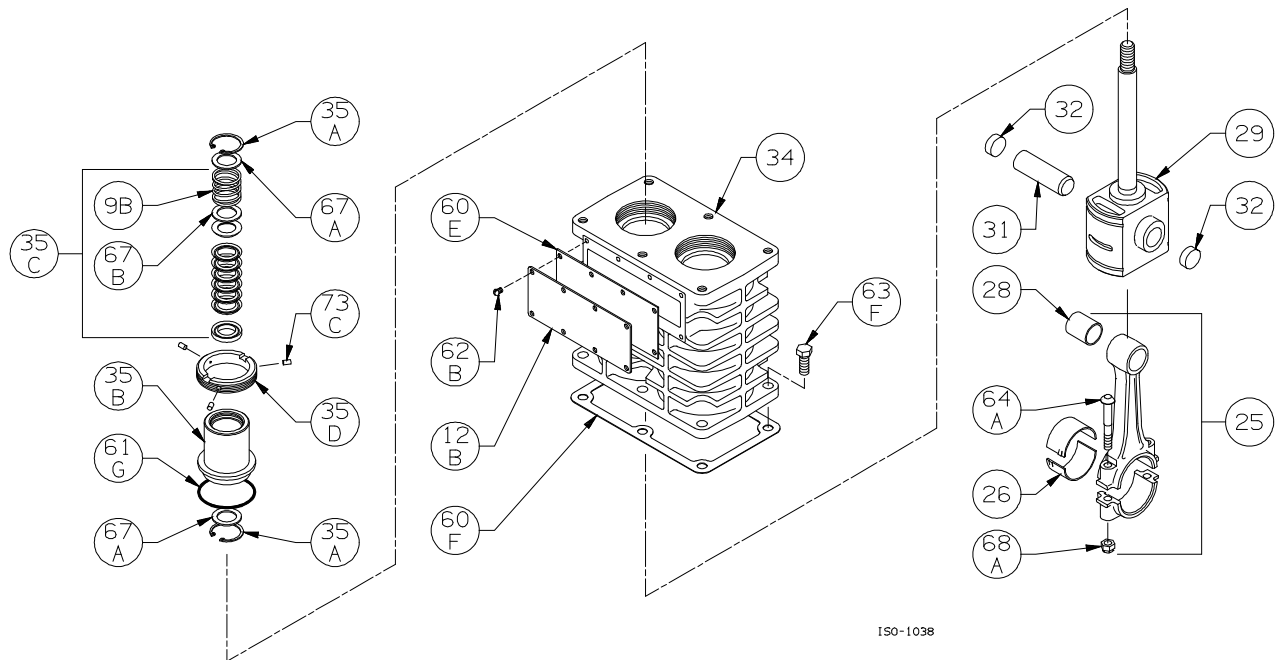

* Included in Gasket Sets

Models:
 HD082C
 HD161C, HD161B
 HD162C, HD162B
 HD163C, HD163B

 HD172C, HD172B
 HD173C, HD173B
 HDL172C, HDL173C
 HDS172C

Ref	Description	Qty	Part No
23	Key	1	792167
55A	Hub (SF 1.25")	1	790563
57	Flywheel Assembly	1	792073
57A	Flywheel	1	792197

Note: Earlier HD172C, HD172B, HD173C and HD173B air-cooled compressors had a fan fitted to the flywheel.

Crosshead Assembly: Model HD161C

ISO1038

Ref	Description	Qty	Part No
9B	Packing Spring	2	792077
12B	Inspection Plate	1	792017
25	Connecting Rod Assembly	2	792301
26	Connecting Rod Bearing	2	792012
28	Wrist Pin Bearing	2	792302
29	Crosshead Assembly	2	792029
31	Wrist Pin	2	792014
32	Wrist Pin Plug	4	792178
34	Crosshead Guide	1	792091
35A	Retainer Ring	4	792088
35B	Packing Box	2	793221
	Packing Box TNT-12		792809
35C	Packing Set	2	793510
35D	Hold-down Ring	2	793220
	Hold-down Ring TNT-12		792810