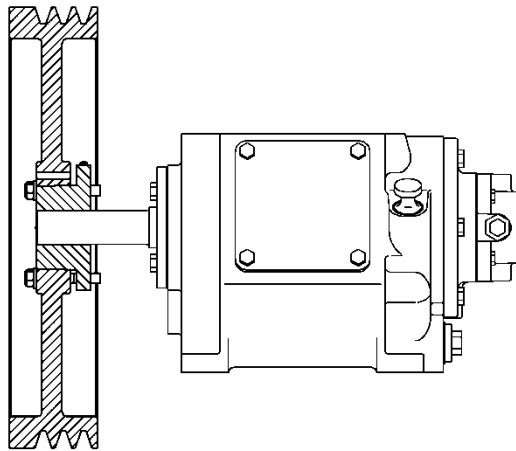

Models:
HD082C
HD161C, HD161B
HD162C, HD162B
HD163C, HD163B

HD172C, HD172B
HD173C, HD173B
HDL172C, HDL173C
HDS172C

Ref	Description	Qty	Part No
23	Key	1	792167
55A	Hub (SF 1.25")	1	790563
57	Flywheel Assembly	1	792073
57A	Flywheel	1	792197

Note: Earlier HD172C, HD172B, HD173C and HD173B air-cooled compressors had a fan fitted to the flywheel.