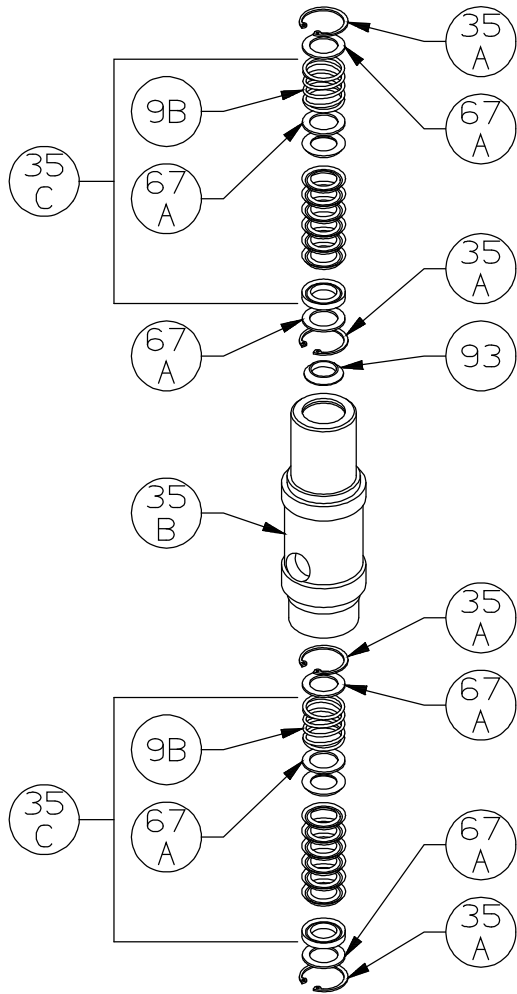

LOWER PACKING ASSEMBLY