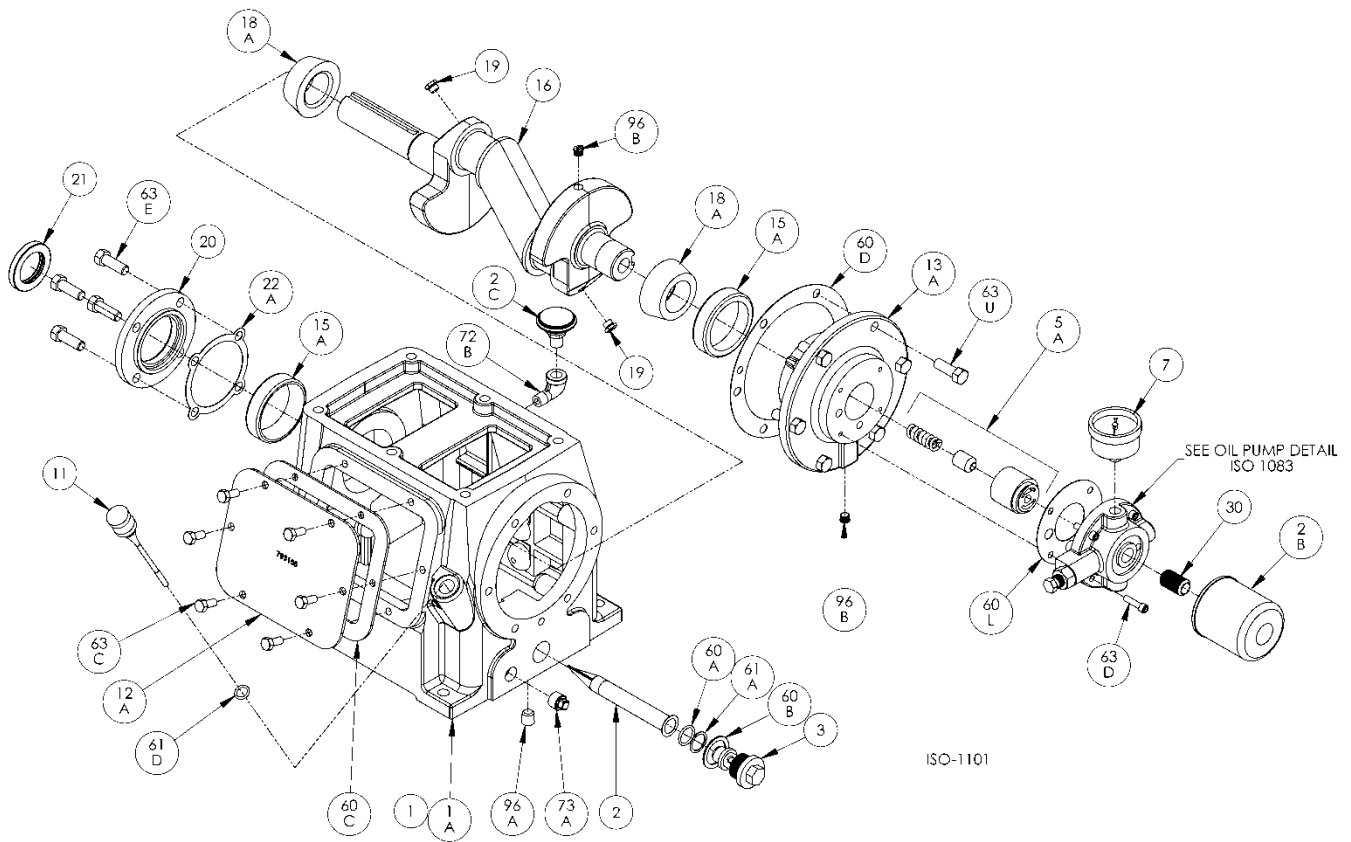

HDL323C PARTS LIST

(See Instructions 901-B00 for Operation and Maintenance)

Serial # _____

ID# _____

Gasket Sets and Special Tools

Gasket Set	Buna-N & Iron	793781
	PTFE & Iron	793782
	FKM & Iron	793783
	Neoprene & Iron	793784
	Ethylene Propylene & Iron	793785
Packing Installation Tool		790536
Spanner Wrench, 1/4" Adjustable		790316
Wrench for Valve Hold Down Screw		790535
Piston Torque Tool		798020
Tool Kit		790199

Table of Contents

Cover Page	1
Crankcase	2
Oil Pump	3
Flywheel	4
Crosshead	5
Packing	6
Cylinder	7
Head	8
Head with Unloaders	9-10

Notes:

Crankcase Assembly:

Models HDL342B, HDL343B, HDL342C, HDL343C, HDL322C, HDL323C
 HDL362B, HDL363B, HDL362C, HDL363C
 HD361B, HD361C, HD362B, HD362C, HD363B, HD363C, HDS362C,
 HD372B, HD372C, HD373B, HD373C, HDL372B, HDL372C, HDL373B, HDL373C, HDS372C

Ref	Description	Qty	Part No
20	Bearing Cover Plate	1	793106
21	Oil Seal	1	793143
22A	Bearing Adjustment Shim Kit	1	793133
30	Oil Filter Fitting	1	794725
60A	Gasket - Oil Screen *	1	792136
60B	Gasket - Oil Screen Plug *	1	792123
60C	Gasket - Inspection Plate *	1	793122
60D	Gasket - Bearing Carrier Assembly*	1	793124
60L	Gasket - Oil Pump Cover *	1	794721
61A	O-Ring - Oil Screen *	1	792175
61D	O-Ring - Oil Bayonet *	1	792174
63C	Capscrew - Hex Hd	6	793116
63D	Capscrew - Soc Hd	4	790559
63E	Capscrew - Hex Hd	4	792093
63U	Capscrew - Hex Hd	6	792093
72B	Elbow	1	790453
73A	Pipe Plug	1	792166
96A	Pipe Plug	1	790488
96B	Pipe Plug	2	790309

Ref	Description	Qty	Part No
	Oil Pump Cover Assembly - For Filter		794764
14	Oil Pump Cover Assembly (both include 17A, 96B)	1	794763
17A	Roll Pin	1	794753
30	Oil Filter Fitting	1	794725
60L	Gasket - Oil Pump Cover *	1	794721
61C	O-Ring - Adjusting Screw *	1	792168
63D	Capscrew - Socket Head	4	790559
96B	Pipe Plug	2	790309