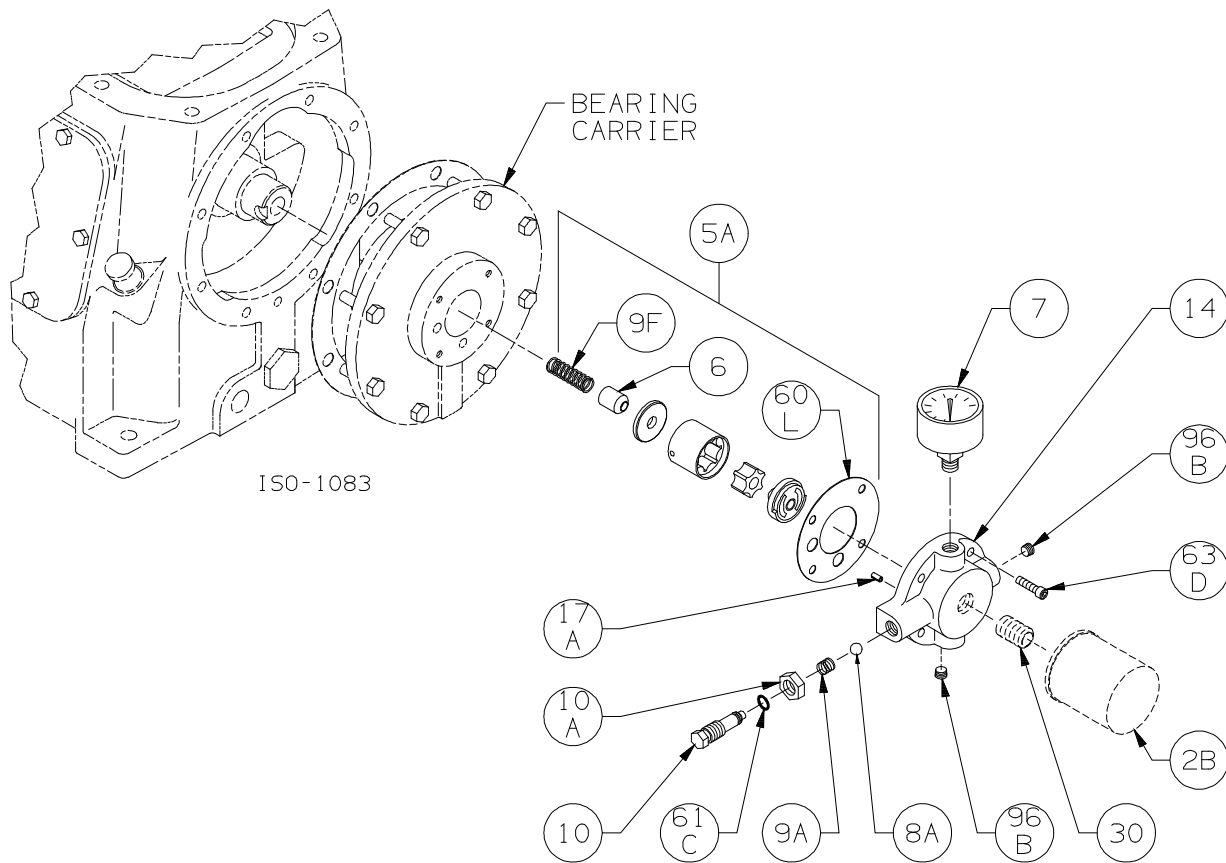

Oil Pump Detail for Models:

HD082C, HD161C|B, HD162C|B, HD163C, HDS162C
HD172C|B, HD173C, HDL172C, HDL173C, HDS172C,
HDL342C|B, HDL343C|B, HDL322C, HDL323C
HD361C|B, HD362C|B, HD363|B, HDS362C, HDL362C|B, HDL363C|B,
HD372C|B, HDL372C|B, HD373C, HDL373C|B, HDS372C
HD601B, HD602C|B, HD603C|B, HDL602C|B, HDL603C|B, HDS602C, HDL642C|B, HDL643C|B,
HD612C|B, HDL612C|B, HD613C|B, HDL613C|B, HDS612C|B
HD942B|A, HDL942B|A, HDS942B, HD943B, HDL943B

ISO1083

Ref	Description	Qty	Part No
2B	Oil Filter	1	794726
5A	Oil Pump Kit (with 6, 9F, 60L)		794760
6	Oil Pump Cone	1	794750
7	Oil Pressure Gauge	1	790012
8A	Oil Pressure Adj. Ball	1	792154
9A	Oil Pressure Adj. Spring	1	792153
9F	Oil Pump Spring	1	794751
10	Oil Pressure Adj. Screw	1	792148
10A	Locknut	1	792152

Ref	Description	Qty	Part No
	Oil Pump Cover Assembly - For Filter		794764
14	Oil Pump Cover Assembly (both include 17A, 96B)	1	794763
17A	Roll Pin	1	794753
30	Oil Filter Fitting	1	794725
60L	Gasket - Oil Pump Cover *	1	794721
61C	O-Ring - Adjusting Screw *	1	792168
63D	Capscrew - Socket Head	4	790559
96B	Pipe Plug	2	790309

* Included in Gasket Sets