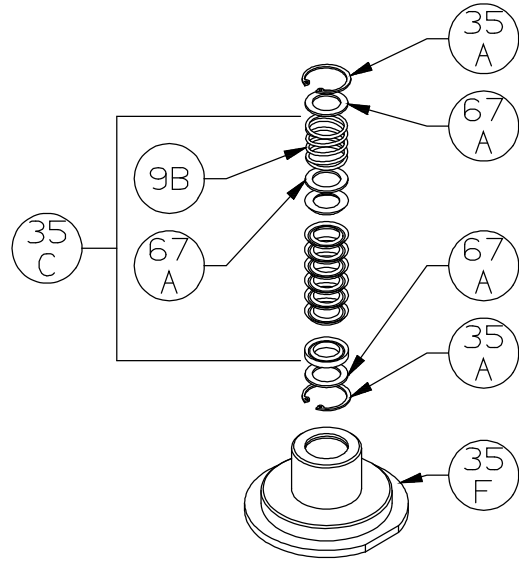

UPPER PACKING ASSEMBLY

ISO-1009

Packing Assembly: HD363A, HD363B, HD363C, HDL363C

ISO1009

Ref	Description	Qty	Part No
9B	Packing Spring	6	792077
35A	Retainer Ring	12	793404
35B	Packing Box - Lower Packing Box - Lower (vented)	2	793502 793443
35C	Packing Set	6	793510

Ref	Description	Qty	Part No
35F	Packing Box - Upper Packing Box - Upper TNT-12	2	793411 792828
67A	Washer - Packing Box	18	792087
93	Oil Deflector Ring	2	793478

Packing Assembly: HDL323C, HDL343C, HDL343B

Ref	Description	Qty	Part No
9B	Packing Spring	6	792077
35A	Retainer Ring	12	793404
35B	Packing Box - Lower (std) Packing Box - Lower (vented)	2	793502 793443
35C	Packing Set	6	793510

Ref	Description	Qty	Part No
35F	Packing Box - Upper Packing Box - Upper TNT-12	2	793413 792830
67A	Washer - Packing Box	18	792087
93	Oil Deflector Ring	2	793478