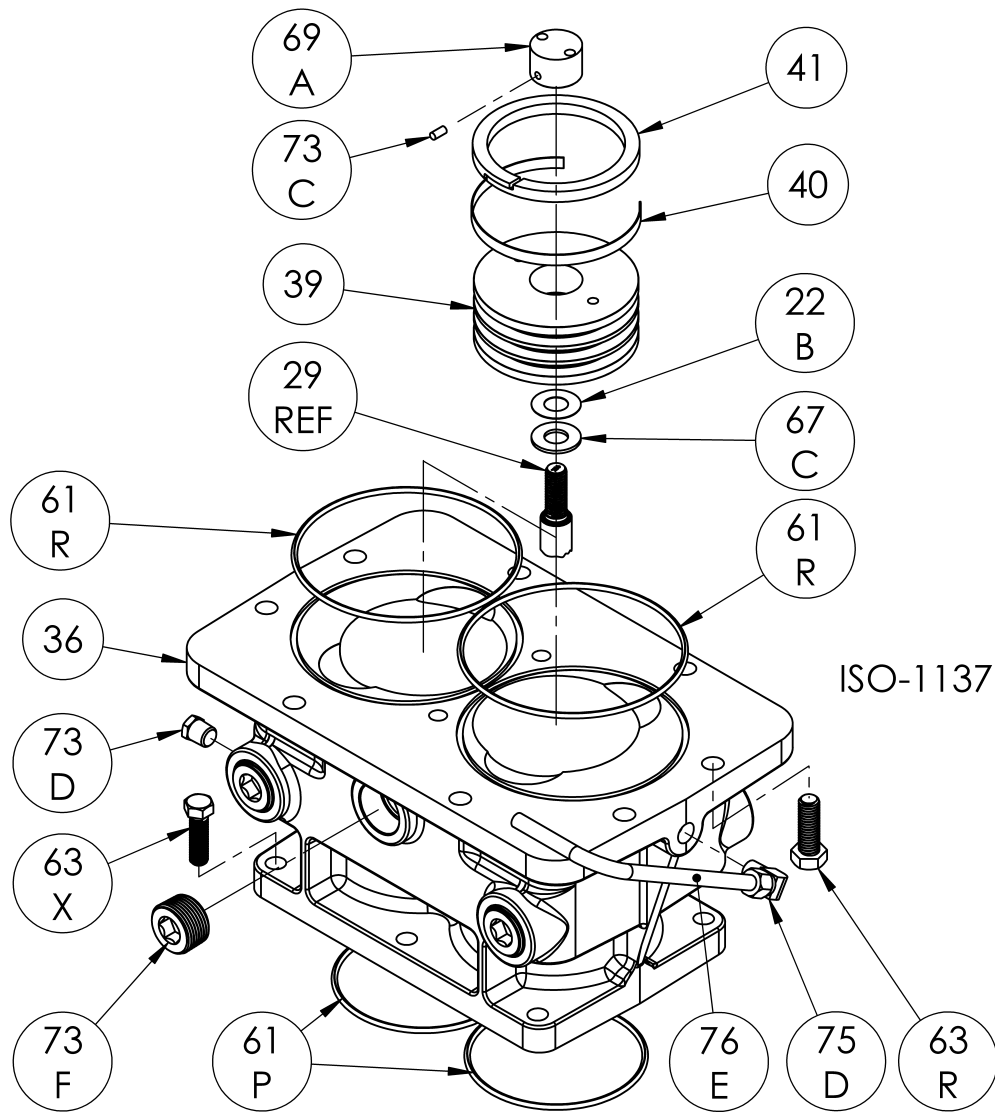

Cylinder Assembly: Models HDL322C, HDL323C

ISO1137

Ref	Description	Qty	Part No
22B	Piston Shim - 0.015	AR	792034
	Piston Shim - 0.007		792050
36	Cylinder	1	793770
39	Piston	2	793786
40	Expander	6	793788
41	Piston Ring - Poly Filled	6	793787
61P	O-Ring (Buna N) Std *	2	794082
	O-Ring (FKM) *		794213
	O-Ring (PTFE) *		794165
	O-Ring (Neoprene) *		794090
	O-Ring (Ethylene Propylene) *		794206

Ref	Description	Qty	Part No
61R	O-Ring (Buna N) Std *	2	793641
	O-Ring (FKM) *		793643
	O-Ring (PTFE) *		793642
	O-Ring (Neoprene) *		793644
	O-Ring (Ethylene Propylene) *		793645
63R	Capscrew - Hex Hd	8	794097
63X	Capscrew - Hex Hd	6	794096
67C	Thrust Washer	2	792033
69A	Piston Nut	2	792459
	Piston Nut TNT-12		792881
73C	Lock Plug *	4	793028
73D	Pipe Plug	1	908198
73F	Pipe Plug 1"	6	790452
75D	Tube Elbow	1	790367
76E	Tube - 3/8" Copper	1	790369

* Included in Gasket Sets