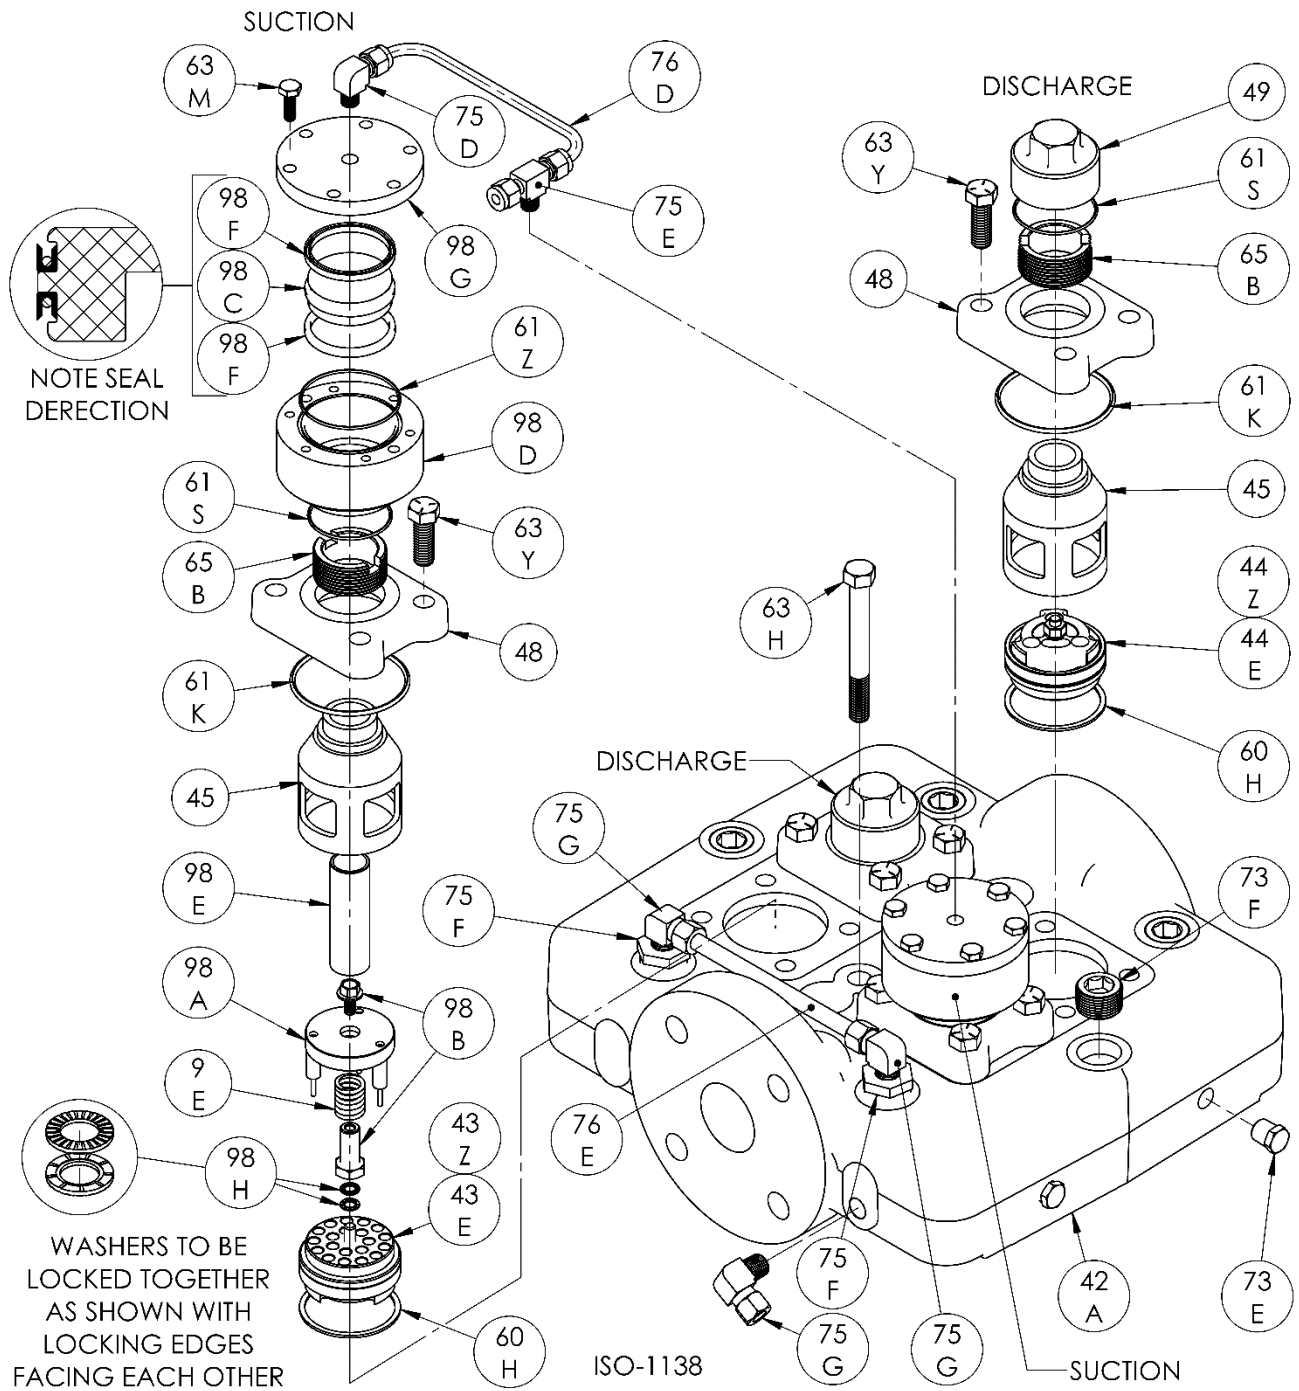

Head Assembly with Unloaders
Models HDL342B, HDL343B, HDL342C, HDL343C, HDL322C, HDL323C

over....

Head Assembly with Unloaders

ISO1038

Models HDL342B, HDL343B, HDL342C, HDL343C, HDL322C, HDL323C

Ref	Description	Qty	Part No
9E	Unloader Spring	2	793293
42A	Head Head TNT-12	1	793750 792887
43E	Suction Valve Assy, Stainless Steel ID:SC Suction Valve Assembly, PEEK ID:PC Suction Valve Assembly, TNT-12 ID:PF	2	793753 793459 792870
43Z	Valve Repair Kit for 793753 Valve Repair Kit for 793459, 792870		793757 793460
44E	Disch Valve Assy, Stainless Steel ID:SC Discharge Valve Assembly, PEEK ID:PC Discharge Valve Assembly, TNT-12 ID:PF	2	793754 793479 792871
44Z	Valve Repair Kit for 793754 Valve Repair Kit for 793479, 792871		793758 793460
45	Cage Cage TNT-12	4	793420 792818
48	Valve Cover Plate Valve Cover Plate TNT-12	4	793284 792816
49	Valve Cap Valve Cap TNT-12	2	792003 792804
60H	Gasket - Valve *	4	793202
61K	O-Ring (Buna-N) Std * O-Ring (FKM) * O-Ring (PTFE) * O-Ring (Neoprene) * O-Ring (Ethylene Propylene) *	4	793114 793214 793208 793110 793205
61S	O-Ring (Buna-N) Std * O-Ring (FKM) * O-Ring (PTFE) * O-Ring (Neoprene) * O-Ring (Ethylene Propylene) *	4	792306 792308 792307 792309 792310

Ref	Description	Qty	Part No
61Z	O-Ring (Buna-N) Std * O-Ring (FKM) * O-Ring (PTFE) * O-Ring (Neoprene) * O-Ring (Ethylene Propylene) *	2	792311 792313 792312 792314 792320
63H	Capscrew - Hex Hd Capscrew - Stainless Steel #	2	793115 793152
63M	Capscrew - Hex Hd	12	797093
63Y	Capscrew - Hex Hd Capscrew - Stainless Steel #	16	793094 793153
65B	Valve Holddown Screw Valve Holddown Screw TNT-12	4	792002 792806
73E	Pipe Plug	2	908198
73F	Pipe Plug 3/4"	4	790451
75D	Tube Elbow	1	790355
75E	Tube Tee	1	790356
75F	Pipe Bushing	2	790450
75G	Tube Elbow	3	790367
76D	Tube - 1/4" SS	1	790196
76E	Tube - 3/8" Copper	1	790313
98A	Actuator Assembly Actuator Assembly, for SS Valve	2	793296 793756
98B	Unloader Post w/bolt ¹ Unl. Post w/bolt ¹, for SS Valve	2	793291 794291
98C	Unloader Piston	2	793288
98D	Unloader Body	2	793286
98E	Unloader Plunger	2	793290
98F	Unloader Seal	4	792284
98G	Unloader Cap	2	793287
98H	Lockwasher (2 Piece)	2	793473

* Included in Gasket Sets

Standard with TNT-12 Cylinder

¹ Unloader Post with bolt replaces earlier style unloader post with retainer ring.