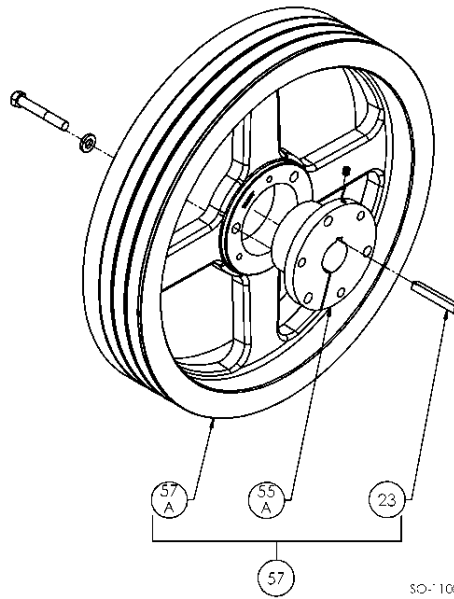

MODELS:

HD361C, HD361B	HDL322C, HDL323C
HD362C, HD362B	HDL342C, HDL342B
HD363C, HD363B	HDL343C, HDL343B
HD372C, HD372B	HDL362C, HDL362B
HD373C, HD373B	HDL363C, HDL363B
HDS362C	HDL372C, HDL372B
HDS372C	HDL373C, HDL373B

Ref	Description	Qty	Part No
23	Key	1	793167
55A	Hub (SF 1.375")	1	790143
57	Flywheel Assembly	1	793047
57A	Flywheel	1	792197

Note: Earlier HD372C, HD372, HD373C and HD373B air-cooled compressors had a fan fitted to the flywheel.