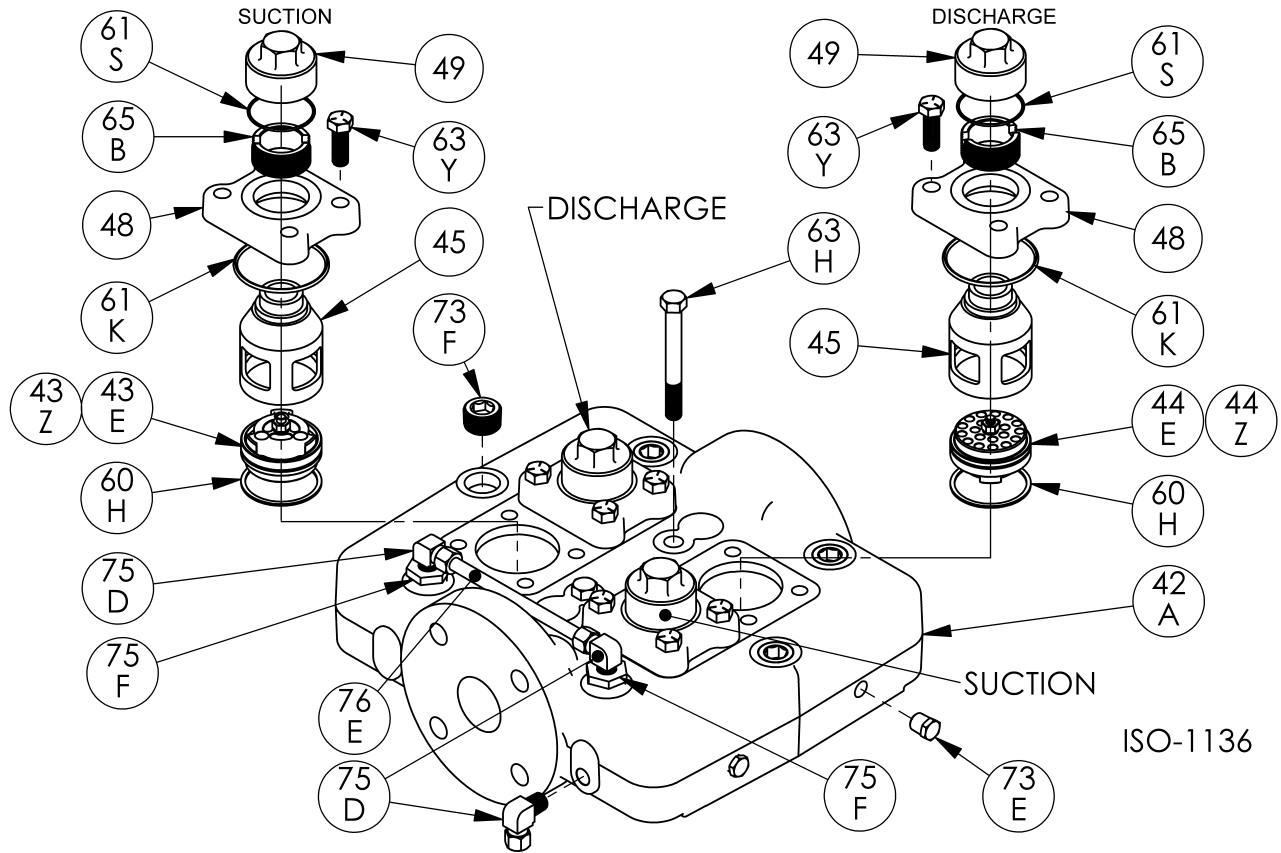

Head Assembly:
Models HDL342B, HDL343B, HDL342C, HDL343C, HDL322C, HDL323C

ISO1136

Ref	Description	Qty	Part No
42A	Head Head TNT-12	1	793750 792887
43E	Suction Valve Assy, Stainless Steel ID:SB Suction Valve Assembly, PEEK ID:PB Suction Valve Assembly, TNT-12 ID:PE	2	793753 793459 792870
43Z	Valve Repair Kit for 793753 Valve Repair Kit for 793459, 792870		793757 793460
44E	Discharge Valve Assy, Stainless Steel ID:SB Discharge Valve Assembly, PEEK ID:PB Discharge Valve Assembly, TNT-12 ID:PE	2	793754 793479 792871
44Z	Valve Repair Kit for 793754 Valve Repair Kit for 793479, 792871		793758 793460
45	Cage Cage TNT-12	4	793420 792818
48	Valve Cover Plate Valve Cover Plate TNT-12	4	793284 792816
49	Valve Cap Valve Cap TNT-12	4	792003 792804

Ref	Description	Qty	Part No
60H	Gasket - Valve *	4	793202
61K	O-Ring (Buna-N) Std * O-Ring (FKM) * O-Ring (PTFE) * O-Ring (Neoprene) * O-Ring (Ethylene Propylene) *	4	793114 793214 793208 793110 793205
61S	O-Ring (Buna-N) Std * O-Ring (FKM) * O-Ring (PTFE) * O-Ring (Neoprene) * O-Ring (Ethylene Propylene) *	4	792306 792308 792307 792309 792310
63H	Capscrew - Hex Hd Capscrew - Stainless Steel #	2	793115 793152
63Y	Capscrew - Hex Hd Capscrew - Stainless Steel #	16	793094 793153
65B	Valve Holddown Screw Valve Holddown Screw TNT-12	4	792002 792806
73E	Pipe Plug	2	908198
73F	Pipe Plug 3/4"	4	790451
75D	Tube Elbow	3	790367
75F	Pipe Bushing	2	790450
76E	Tube - 3/8" Copper	1	790313

* Included in Gasket Sets

Standard with TNT-12 Cylinder