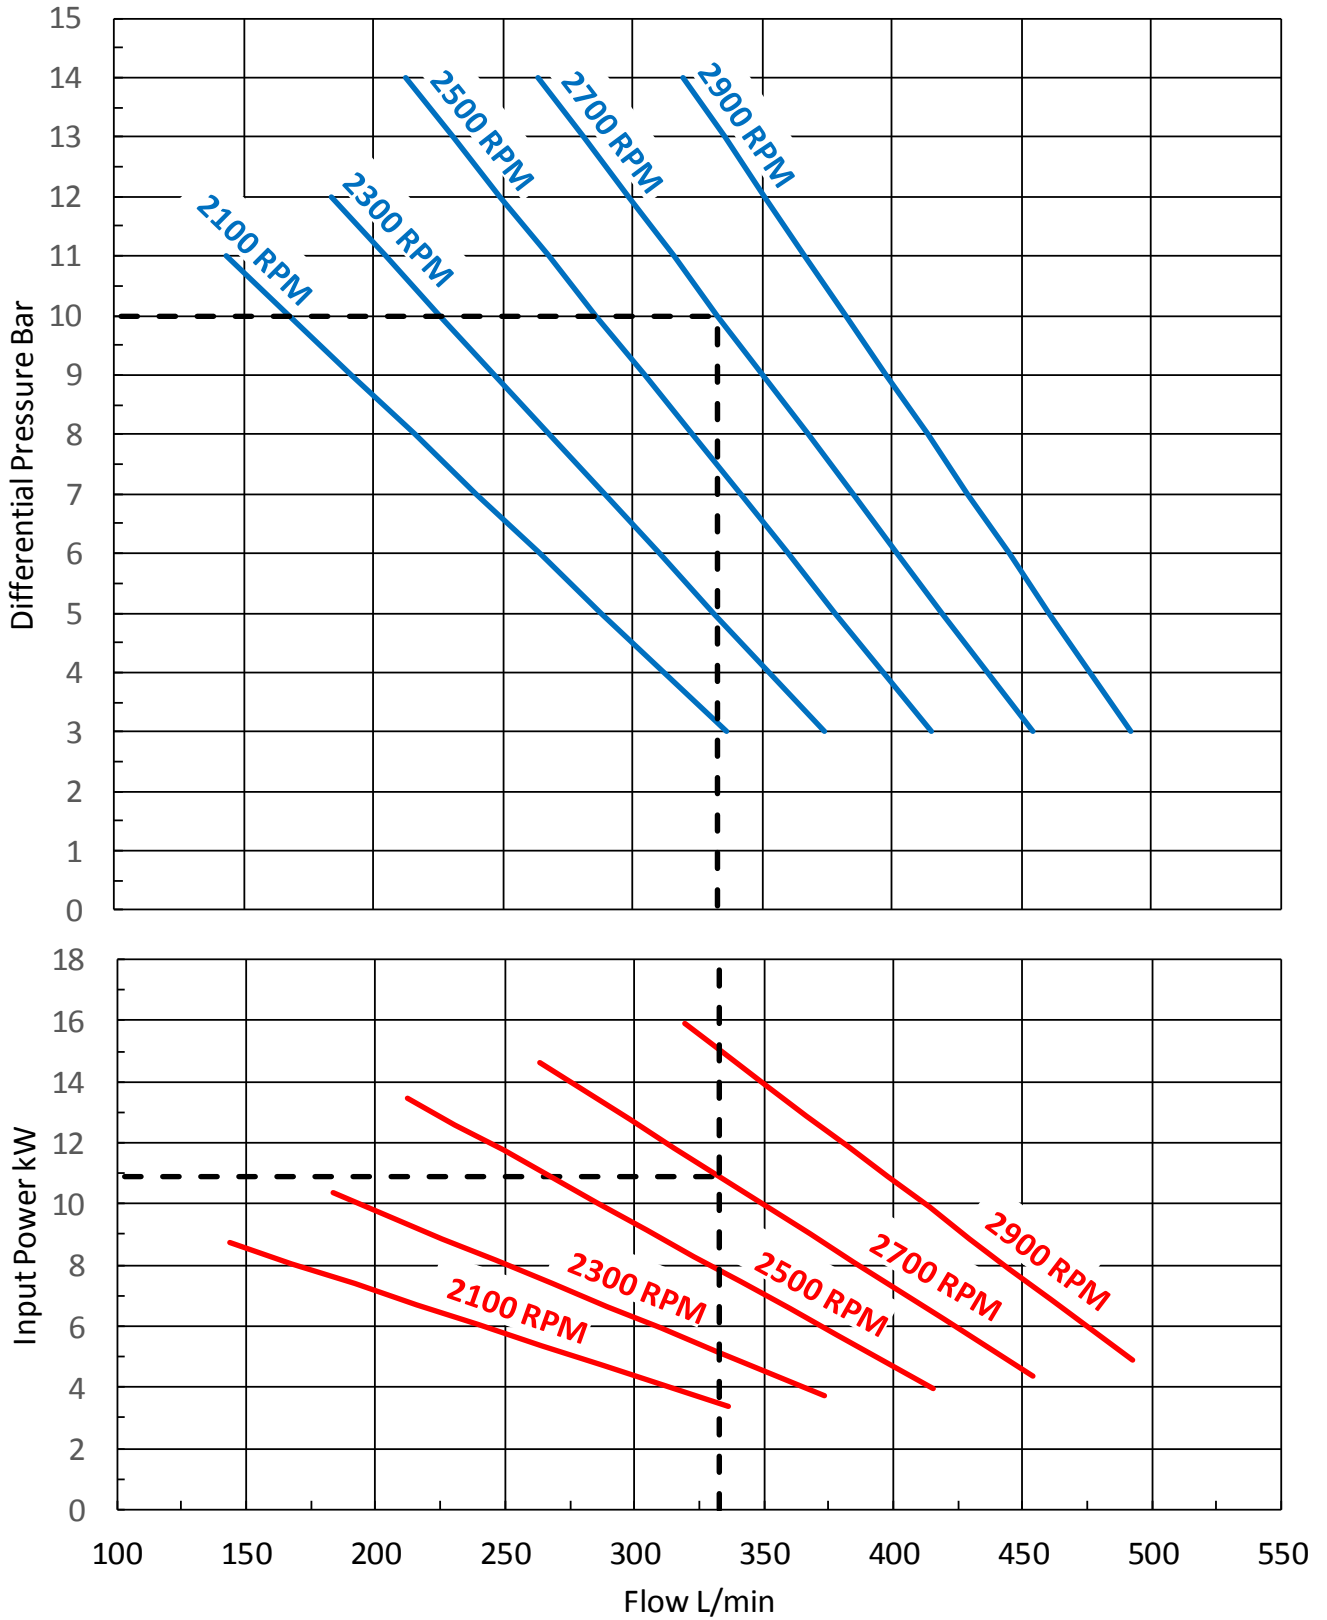

Ebsray R Series – Model R75

Pub #: 2770-17

Effective: Jan- 17

Replaces: New

R75 Performance

19 Jan 2017

Ebsray R Series – Model R75

Pub #: 2770-17

Effective: Jan- 17

Replaces: New

R75 Performance

19 Jan 2017