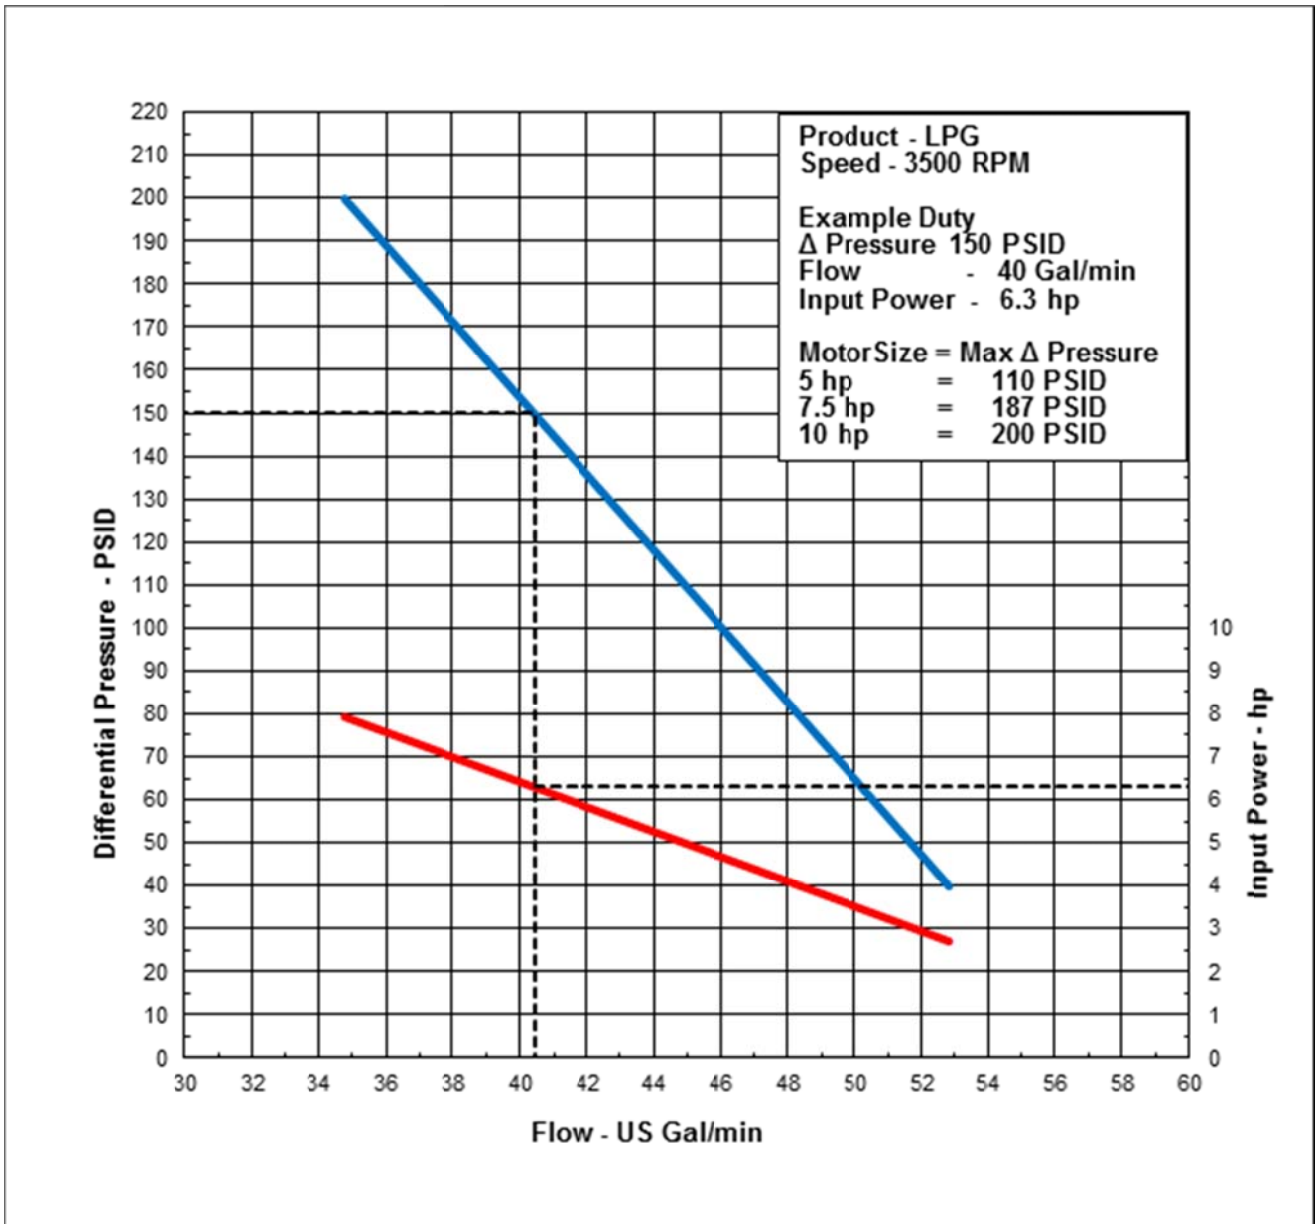

# Ebsray RC Series – Model RC40

Pub #: 2710-16

Effective: Sept- 16

Replaces: New

## PERFORMANCE CHART 60 Hz

Speed = 3500 RPM