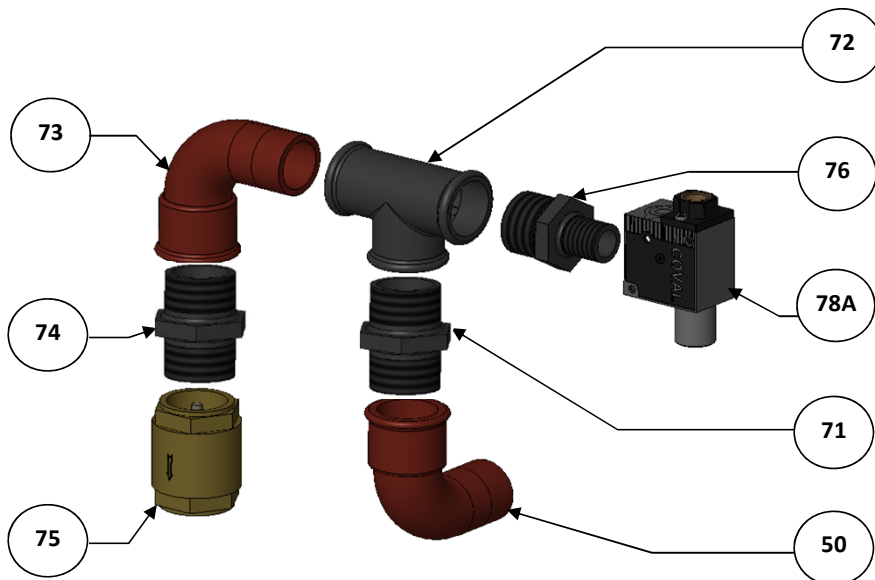

PARTS LIST

PUMP

A25

Keep this parts lists with Installation, Operation and Maintenance Instructions.

To order the required spare parts, indicate the desired Reference(s).

- ◆ Sets of parts or parts available to order.

A25

PUNCTURE DETECTION KIT

EJECTOR VACUUM KIT

Elbow 50 : on the pump

A25

* 1, 2, 4... : Quantity in equipment - (1), (2), (4)... : Quantity in kit

Item	Available	Description	Qty*	Ref.	Maintenance kit	Wear part
2	◆	COVER	1	220192		
3	◆	WHEEL (CLOSE COUPLING BORE 65)	1	218019		
6	◆	BOOT - EPDM	2	217013		
7	◆	HOSE CLAMP	2	217050		
8	◆	HOSE CLAMP	2	219744		
9	◆	HOSE CLAMP	2	218999		
10	◆	COVER SEAL - FKM	1	220200		●
12	◆	INSERT STAINLESS STEEL	2	217461		
12	◆	INSERT PPH	2	217052		
12	◆	INSERT PVDF	2	217053		
15	◆	WINDOW	1	220208		
16	◆	HOSE EPDM	1	218723	■	●
16	◆	HOSE NBR	1	229476	■	●
16	◆	HOSE NR	1	218721	■	●
18	◆	BRACKET	4	219094		
19	◆	EXPANSABLE TAPER LOCK	1	218861		
26	◆	LIP SEAL	1	210925		
27	◆	SEAL RING	1	219051		
46	◆	WINDOW SEAL EPDM	1	217040		
114	◆	SET OF SHIMS	1	312357.00		
4		REMOVABLE SHIM	(12)			
119	◆	SET OF ALUMINIUM SHOES	1	312788.00		
5		SHOE	(2)			
30		PIN	(2)			
130	◆	PUNCTURE DETECTION KIT	1	311840.00		
130	◆	PUNCTURE DETECTION KIT ATEX	1	313739.00		
50		ELBOW	(1)			
71		NIPPLE	(1)			
72		T JUNCTION	(1)			
73		ELBOW	(1)			
76		NIPPLE	(1)			
77		SLEEVE	(1)			
78		CAPACITIVE DETECTOR	(1)			
84		AMPLIFIER (WITH ATEX KIT)	(1)			
131	◆	EJECTOR VACUUM KIT FOR A25_AS25 PUMPS	1	314827.00		
50		ELBOW	(1)			
71		NIPPLE	(1)			
72		T JUNCTION	(1)			
73		ELBOW	(1)			
74		NIPPLE	(1)			
75		VALVE	(1)			
76		NIPPLE	(1)			
78A	◆	EJECTOR	1	217749		
1100C	◆	LUBRICANT - GLYCERIN (CAN 2L)	1	314221.00	■	●
1100J	◆	LUBRICANT - GLYCERIN (CAN 1L)	1	314220.00		●