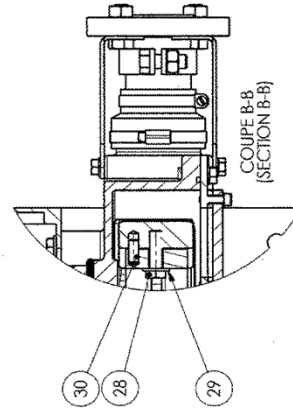

PARTS LIST

PUMP

A25

Keep this parts lists with Installation, Operation and Maintenance Instructions.

To order the required spare parts, indicate the desired Reference(s).

- ◆ Sets of parts or parts available to order.

A25

PUNCTURE DETECTION KIT

EJECTOR VACUUM KIT

Elbow 50 : on the pump

A25

* 1, 2, 4... : Quantity in equipment - (1), (2), (4)... : Quantity in kit

Item	Available	Description	Qty*	Ref.	Maintenance kit	Wear part
2	◆	COVER	1	220192		
3	◆	WHEEL (CLOSE COUPLING BORE 65)	1	218019		
6	◆	BOOT - EPDM	2	217013		
7	◆	HOSE CLAMP	2	217050		
8	◆	HOSE CLAMP	2	219744		
9	◆	HOSE CLAMP	2	218999		
10	◆	COVER SEAL - FKM	1	220200		●
12	◆	INSERT STAINLESS STEEL	2	217461		
12	◆	INSERT PPH	2	217052		
12	◆	INSERT PVDF	2	217053		
15	◆	WINDOW	1	220208		
16	◆	HOSE EPDM	1	218723	■	●
16	◆	HOSE NBR	1	229476	■	●
16	◆	HOSE NR	1	218721	■	●
18	◆	BRACKET	4	219094		
19	◆	EXPANSABLE TAPER LOCK	1	218861		
26	◆	LIP SEAL	1	210925		
27	◆	SEAL RING	1	219051		
46	◆	WINDOW SEAL EPDM	1	217040		
114	◆	SET OF SHIMS	1	312357.00		
4		REMOVABLE SHIM	(12)			
119	◆	SET OF ALUMINIUM SHOES	1	312788.00		
5		SHOE	(2)			
30		PIN	(2)			
130	◆	PUNCTURE DETECTION KIT	1	311840.00		
130	◆	PUNCTURE DETECTION KIT ATEX	1	313739.00		
50		ELBOW	(1)			
71		NIPPLE	(1)			
72		T JUNCTION	(1)			
73		ELBOW	(1)			
76		NIPPLE	(1)			
77		SLEEVE	(1)			
78		CAPACITIVE DETECTOR	(1)			
84		AMPLIFIER (WITH ATEX KIT)	(1)			
131	◆	EJECTOR VACUUM KIT FOR A25_AS25 PUMPS	1	314827.00		
50		ELBOW	(1)			
71		NIPPLE	(1)			
72		T JUNCTION	(1)			
73		ELBOW	(1)			
74		NIPPLE	(1)			
75		VALVE	(1)			
76		NIPPLE	(1)			
78A	◆	EJECTOR	1	217749		
1100C	◆	LUBRICANT - GLYCERIN (CAN 2L)	1	314221.00	■	●
1100J	◆	LUBRICANT - GLYCERIN (CAN 1L)	1	314220.00		●