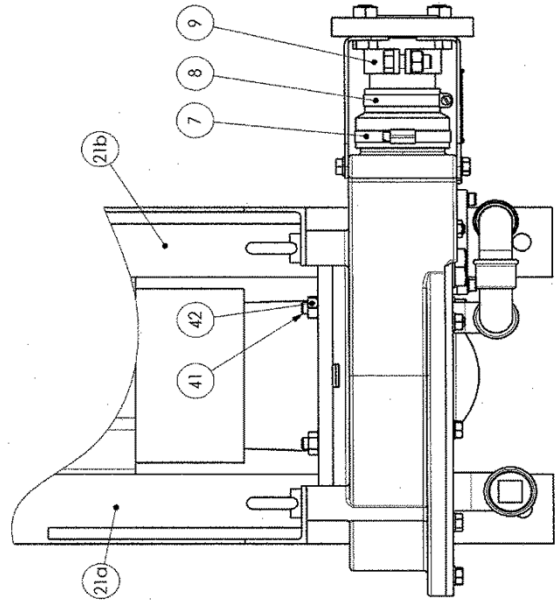

PARTS LIST

PUMP

A25

Keep this parts lists with Installation, Operation and Maintenance Instructions.

To order the required spare parts, indicate the desired Reference(s).

- ◆ Sets of parts or parts available to order.

A25

PUNCTURE DETECTION KIT

EJECTOR VACUUM KIT

Elbow 50 : on the pump

A25

* 1, 2, 4... : Quantity in equipment - (1), (2), (4)... : Quantity in kit

Item	Available	Description	Qty*	Ref.	Maintenance kit	Wear part
2	◆	COVER	1	220192		
3	◆	WHEEL (CLOSE COUPLING BORE 65)	1	218019		
6	◆	BOOT - EPDM	2	217013		
7	◆	HOSE CLAMP	2	217050		
8	◆	HOSE CLAMP	2	219744		
9	◆	HOSE CLAMP	2	218999		
10	◆	COVER SEAL - FKM	1	220200		●
12	◆	INSERT STAINLESS STEEL	2	217461		
12	◆	INSERT PPH	2	217052		
12	◆	INSERT PVDF	2	217053		
15	◆	WINDOW	1	220208		
16	◆	HOSE EPDM	1	218723	■	●
16	◆	HOSE NBR	1	229476	■	●
16	◆	HOSE NR	1	218721	■	●
18	◆	BRACKET	4	219094		
19	◆	EXPANSABLE TAPER LOCK	1	218861		
26	◆	LIP SEAL	1	210925		
27	◆	SEAL RING	1	219051		
46	◆	WINDOW SEAL EPDM	1	217040		
114	◆	SET OF SHIMS	1	312357.00		
4		REMOVABLE SHIM	(12)			
119	◆	SET OF ALUMINIUM SHOES	1	312788.00		
5		SHOE	(2)			
30		PIN	(2)			
130	◆	PUNCTURE DETECTION KIT	1	311840.00		
130	◆	PUNCTURE DETECTION KIT ATEX	1	313739.00		
50		ELBOW	(1)			
71		NIPPLE	(1)			
72		T JUNCTION	(1)			
73		ELBOW	(1)			
76		NIPPLE	(1)			
77		SLEEVE	(1)			
78		CAPACITIVE DETECTOR	(1)			
84		AMPLIFIER (WITH ATEX KIT)	(1)			
131	◆	EJECTOR VACUUM KIT FOR A25_AS25 PUMPS	1	314827.00		
50		ELBOW	(1)			
71		NIPPLE	(1)			
72		T JUNCTION	(1)			
73		ELBOW	(1)			
74		NIPPLE	(1)			
75		VALVE	(1)			
76		NIPPLE	(1)			
78A	◆	EJECTOR	1	217749		
1100C	◆	LUBRICANT - GLYCERIN (CAN 2L)	1	314221.00	■	●
1100J	◆	LUBRICANT - GLYCERIN (CAN 1L)	1	314220.00		●