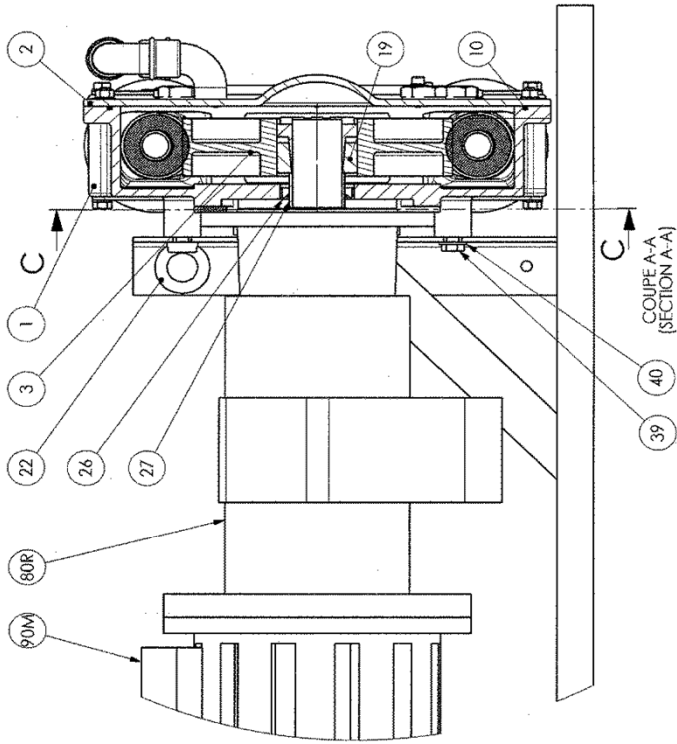

PARTS LIST

PUMP

A25

Keep this parts lists with Installation, Operation and Maintenance Instructions.

To order the required spare parts, indicate the desired Reference(s).

- ◆ Sets of parts or parts available to order.

A25

PUNCTURE DETECTION KIT

EJECTOR VACUUM KIT

Elbow 50 : on the pump

A25

* 1, 2, 4... : Quantity in equipment - (1), (2), (4)... : Quantity in kit

Item	Available	Description	Qty*	Ref.	Maintenance kit	Wear part
2	◆	COVER	1	220192		
3	◆	WHEEL (CLOSE COUPLING BORE 65)	1	218019		
6	◆	BOOT - EPDM	2	217013		
7	◆	HOSE CLAMP	2	217050		
8	◆	HOSE CLAMP	2	219744		
9	◆	HOSE CLAMP	2	218999		
10	◆	COVER SEAL - FKM	1	220200		●
12	◆	INSERT STAINLESS STEEL	2	217461		
12	◆	INSERT PPH	2	217052		
12	◆	INSERT PVDF	2	217053		
15	◆	WINDOW	1	220208		
16	◆	HOSE EPDM	1	218723	■	●
16	◆	HOSE NBR	1	229476	■	●
16	◆	HOSE NR	1	218721	■	●
18	◆	BRACKET	4	219094		
19	◆	EXPANSABLE TAPER LOCK	1	218861		
26	◆	LIP SEAL	1	210925		
27	◆	SEAL RING	1	219051		
46	◆	WINDOW SEAL EPDM	1	217040		
114	◆	SET OF SHIMS	1	312357.00		
4		REMOVABLE SHIM	(12)			
119	◆	SET OF ALUMINIUM SHOES	1	312788.00		
5		SHOE	(2)			
30		PIN	(2)			
130	◆	PUNCTURE DETECTION KIT	1	311840.00		
130	◆	PUNCTURE DETECTION KIT ATEX	1	313739.00		
50		ELBOW	(1)			
71		NIPPLE	(1)			
72		T JUNCTION	(1)			
73		ELBOW	(1)			
76		NIPPLE	(1)			
77		SLEEVE	(1)			
78		CAPACITIVE DETECTOR	(1)			
84		AMPLIFIER (WITH ATEX KIT)	(1)			
131	◆	EJECTOR VACUUM KIT FOR A25_AS25 PUMPS	1	314827.00		
50		ELBOW	(1)			
71		NIPPLE	(1)			
72		T JUNCTION	(1)			
73		ELBOW	(1)			
74		NIPPLE	(1)			
75		VALVE	(1)			
76		NIPPLE	(1)			
78A	◆	EJECTOR	1	217749		
1100C	◆	LUBRICANT - GLYCERIN (CAN 2L)	1	314221.00	■	●
1100J	◆	LUBRICANT - GLYCERIN (CAN 1L)	1	314220.00		●