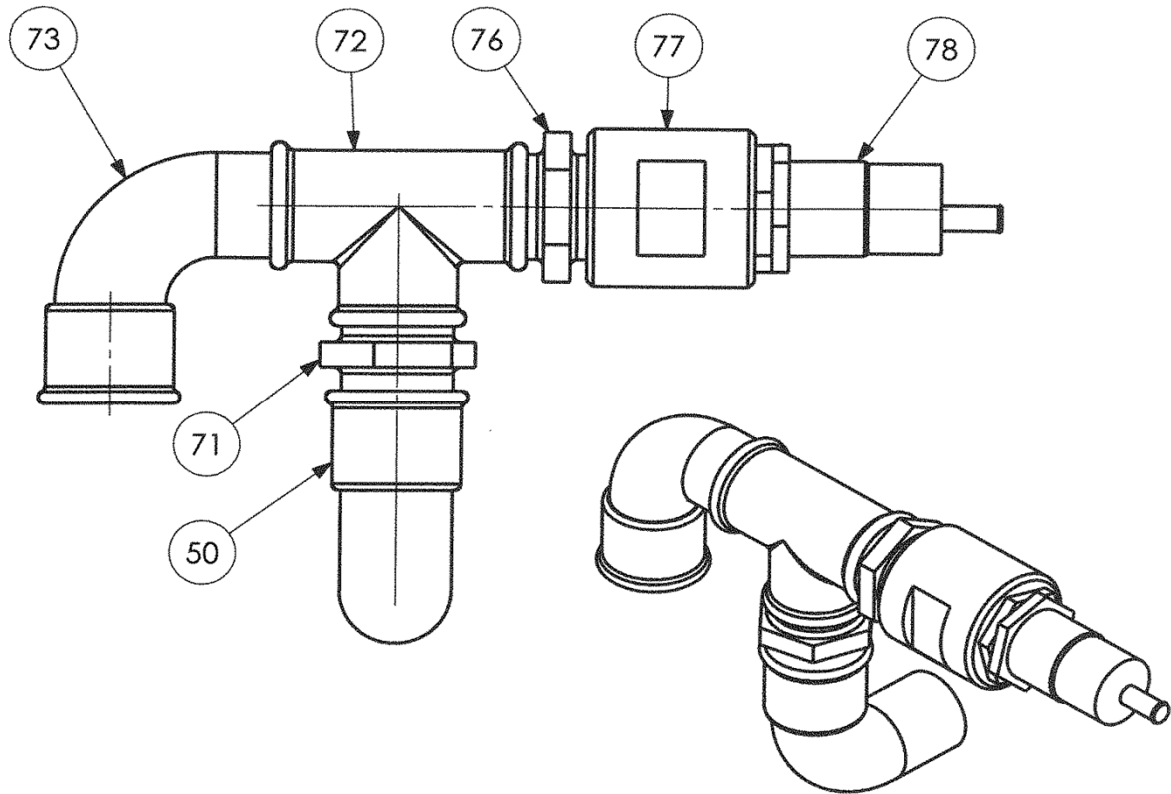

PARTS LIST

PUMP

A25

Keep this parts lists with Installation, Operation and Maintenance Instructions.

To order the required spare parts, indicate the desired Reference(s).

- ◆ Sets of parts or parts available to order.

A25

PUNCTURE DETECTION KIT

EJECTOR VACUUM KIT

Elbow 50 : on the pump

A25

* 1, 2, 4... : Quantity in equipment - (1), (2), (4)... : Quantity in kit

Item	Available	Description	Qty*	Ref.	Maintenance kit	Wear part
2	◆	COVER	1	220192		
3	◆	WHEEL (CLOSE COUPLING BORE 65)	1	218019		
6	◆	BOOT - EPDM	2	217013		
7	◆	HOSE CLAMP	2	217050		
8	◆	HOSE CLAMP	2	219744		
9	◆	HOSE CLAMP	2	218999		
10	◆	COVER SEAL - FKM	1	220200		●
12	◆	INSERT STAINLESS STEEL	2	217461		
12	◆	INSERT PPH	2	217052		
12	◆	INSERT PVDF	2	217053		
15	◆	WINDOW	1	220208		
16	◆	HOSE EPDM	1	218723	■	●
16	◆	HOSE NBR	1	229476	■	●
16	◆	HOSE NR	1	218721	■	●
18	◆	BRACKET	4	219094		
19	◆	EXPANSABLE TAPER LOCK	1	218861		
26	◆	LIP SEAL	1	210925		
27	◆	SEAL RING	1	219051		
46	◆	WINDOW SEAL EPDM	1	217040		
114	◆	SET OF SHIMS	1	312357.00		
4		REMOVABLE SHIM	(12)			
119	◆	SET OF ALUMINIUM SHOES	1	312788.00		
5		SHOE	(2)			
30		PIN	(2)			
130	◆	PUNCTURE DETECTION KIT	1	311840.00		
130	◆	PUNCTURE DETECTION KIT ATEX	1	313739.00		
50		ELBOW	(1)			
71		NIPPLE	(1)			
72		T JUNCTION	(1)			
73		ELBOW	(1)			
76		NIPPLE	(1)			
77		SLEEVE	(1)			
78		CAPACITIVE DETECTOR	(1)			
84		AMPLIFIER (WITH ATEX KIT)	(1)			
131	◆	EJECTOR VACUUM KIT FOR A25_AS25 PUMPS	1	314827.00		
50		ELBOW	(1)			
71		NIPPLE	(1)			
72		T JUNCTION	(1)			
73		ELBOW	(1)			
74		NIPPLE	(1)			
75		VALVE	(1)			
76		NIPPLE	(1)			
78A	◆	EJECTOR	1	217749		
1100C	◆	LUBRICANT - GLYCERIN (CAN 2L)	1	314221.00	■	●
1100J	◆	LUBRICANT - GLYCERIN (CAN 1L)	1	314220.00		●