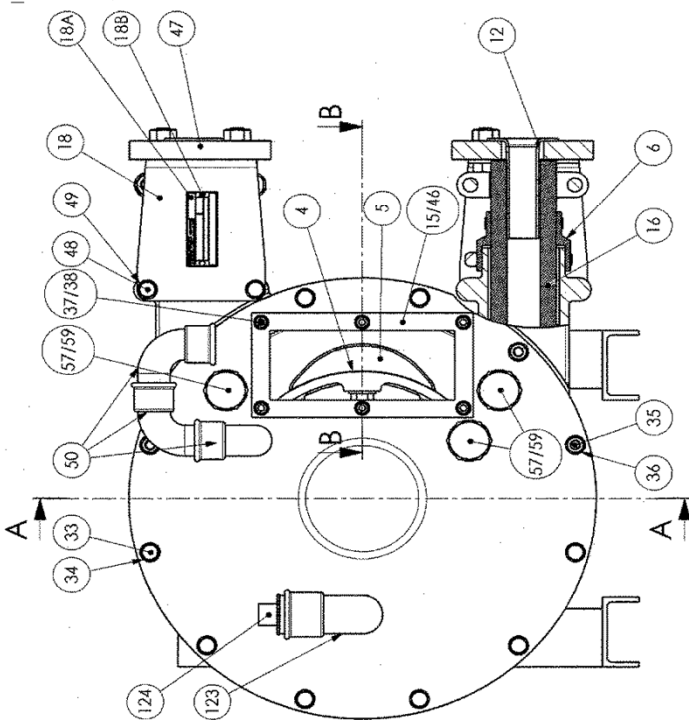

PARTS LIST

PUMP

A25

Keep this parts lists with Installation, Operation and Maintenance Instructions.

To order the required spare parts, indicate the desired Reference(s).

- ◆ Sets of parts or parts available to order.

A25

PUNCTURE DETECTION KIT

EJECTOR VACUUM KIT

Elbow 50 : on the pump

A25

* 1, 2, 4... : Quantity in equipment - (1), (2), (4)... : Quantity in kit

Item	Available	Description	Qty*	Ref.	Maintenance kit	Wear part
2	◆	COVER	1	220192		
3	◆	WHEEL (CLOSE COUPLING BORE 65)	1	218019		
6	◆	BOOT - EPDM	2	217013		
7	◆	HOSE CLAMP	2	217050		
8	◆	HOSE CLAMP	2	219744		
9	◆	HOSE CLAMP	2	218999		
10	◆	COVER SEAL - FKM	1	220200		●
12	◆	INSERT STAINLESS STEEL	2	217461		
12	◆	INSERT PPH	2	217052		
12	◆	INSERT PVDF	2	217053		
15	◆	WINDOW	1	220208		
16	◆	HOSE EPDM	1	218723	■	●
16	◆	HOSE NBR	1	229476	■	●
16	◆	HOSE NR	1	218721	■	●
18	◆	BRACKET	4	219094		
19	◆	EXPANSABLE TAPER LOCK	1	218861		
26	◆	LIP SEAL	1	210925		
27	◆	SEAL RING	1	219051		
46	◆	WINDOW SEAL EPDM	1	217040		
114	◆	SET OF SHIMS	1	312357.00		
4		REMOVABLE SHIM	(12)			
119	◆	SET OF ALUMINIUM SHOES	1	312788.00		
5		SHOE	(2)			
30		PIN	(2)			
130	◆	PUNCTURE DETECTION KIT	1	311840.00		
130	◆	PUNCTURE DETECTION KIT ATEX	1	313739.00		
50		ELBOW	(1)			
71		NIPPLE	(1)			
72		T JUNCTION	(1)			
73		ELBOW	(1)			
76		NIPPLE	(1)			
77		SLEEVE	(1)			
78		CAPACITIVE DETECTOR	(1)			
84		AMPLIFIER (WITH ATEX KIT)	(1)			
131	◆	EJECTOR VACUUM KIT FOR A25_AS25 PUMPS	1	314827.00		
50		ELBOW	(1)			
71		NIPPLE	(1)			
72		T JUNCTION	(1)			
73		ELBOW	(1)			
74		NIPPLE	(1)			
75		VALVE	(1)			
76		NIPPLE	(1)			
78A	◆	EJECTOR	1	217749		
1100C	◆	LUBRICANT - GLYCERIN (CAN 2L)	1	314221.00	■	●
1100J	◆	LUBRICANT - GLYCERIN (CAN 1L)	1	314220.00		●