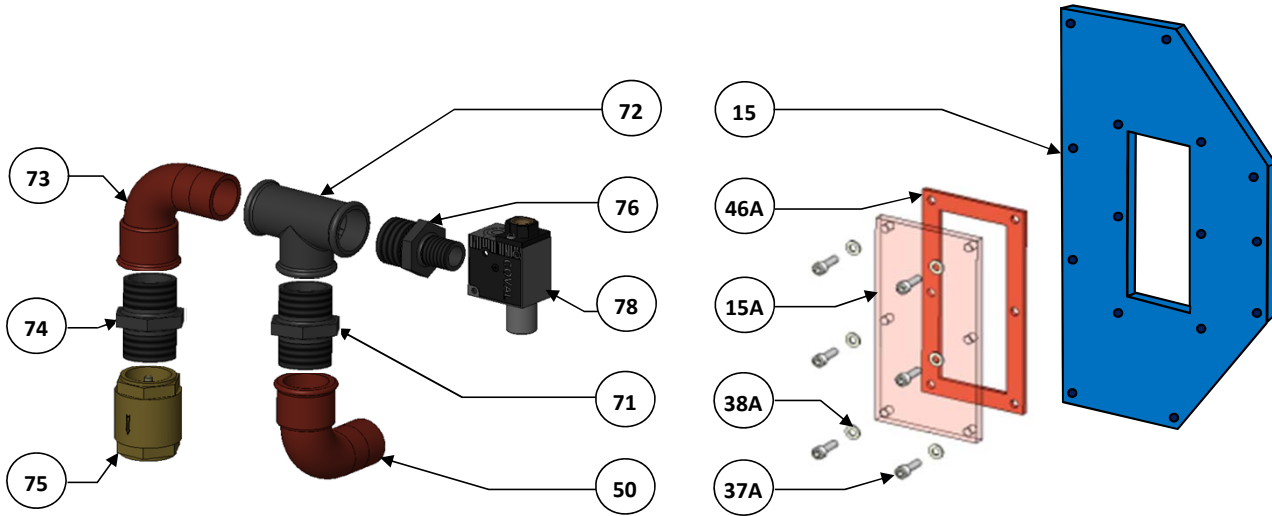

(See Instructions 1101-T00 for Installation, Operation and Maintenance)

Section	1101
Effective	October 2012
Replaces	New

Elbow 50 : on the pump

Reference			Description	Qty order / (in pump)	Article code	Kit/Part
Ass.	Part	Available				
131		◆	Ejector vacuum kit for AX80 & ASX80 pumps	1	311902.00	
	15	▲	Window adaptor	(1)	218645	
	15A	▲	Window	(1)	220208	
	37A		Screw	(6)		
	38A		Washer	(6)		
	46A	▲	Window seal	(1)	217040	
	71		Nipple	(1)		
	72		T junction	(1)		
	73		Elbow	(1)		
	74		Nipple	(1)		
	75		Check valve	(1)		
	76		Nipple	(1)		
	78	▲	Ejector	(1)	217749	

(◆) Sets of parts or (▲) parts available to order.

■ Kit/Part for maintenance • Wear parts

Keep this parts lists with Installation, Operation and Maintenance Instructions.