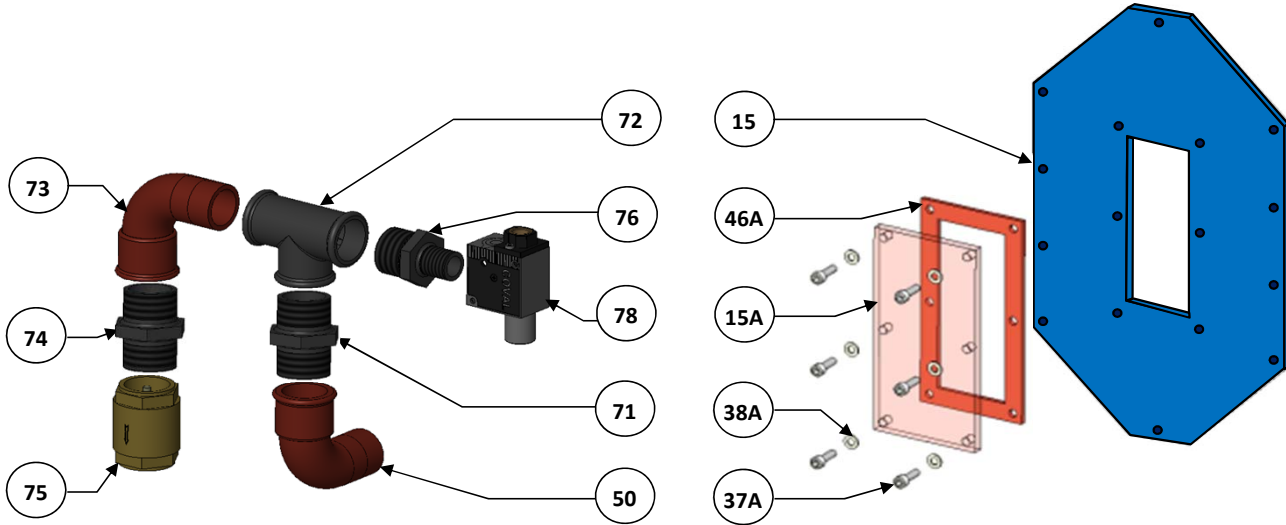

(See Instructions 1101-T00 for Installation, Operation and Maintenance)

Section	1101
Effective	October 2012
Replaces	New

Elbow 50 : on the pump

Reference			Description	Qty order / (in pump)	Article code	Kit/Part
Ass.	Part	Available				
131		◆	<b>Ejector vacuum kit for A80 &amp; AS80 pumps</b>	<b>1</b>	<b>311903.00</b>	
	15	▲	Window adaptor	(1)	218646	
	15A	▲	Window	(1)	220208	
	37A		Screw	(6)		
	38A		Washer	(6)		
	46A	▲	Window seal	(1)	217040	
	71		Nipple	(1)		
	72		T junction	(1)		
	73		Elbow	(1)		
	74		Nipple	(1)		
	75		Check valve	(1)		
	76		Nipple	(1)		
	78	▲	Ejector	(1)	217749	

(◆) Sets of parts or (▲) parts available to order.

■ Kit/Part for maintenance • Wear parts

Keep this parts lists with Installation, Operation and Maintenance Instructions.

Z.I. la Plaine des Isles - 2 rue des Caillottes F-89000 AUXERRE - FRANCE  
Tél : +33 (0)3 86 49 86 30 • Fax : +33 (0)3 86 49 87 17  
contact@mouvex.com • www.mouvex.com