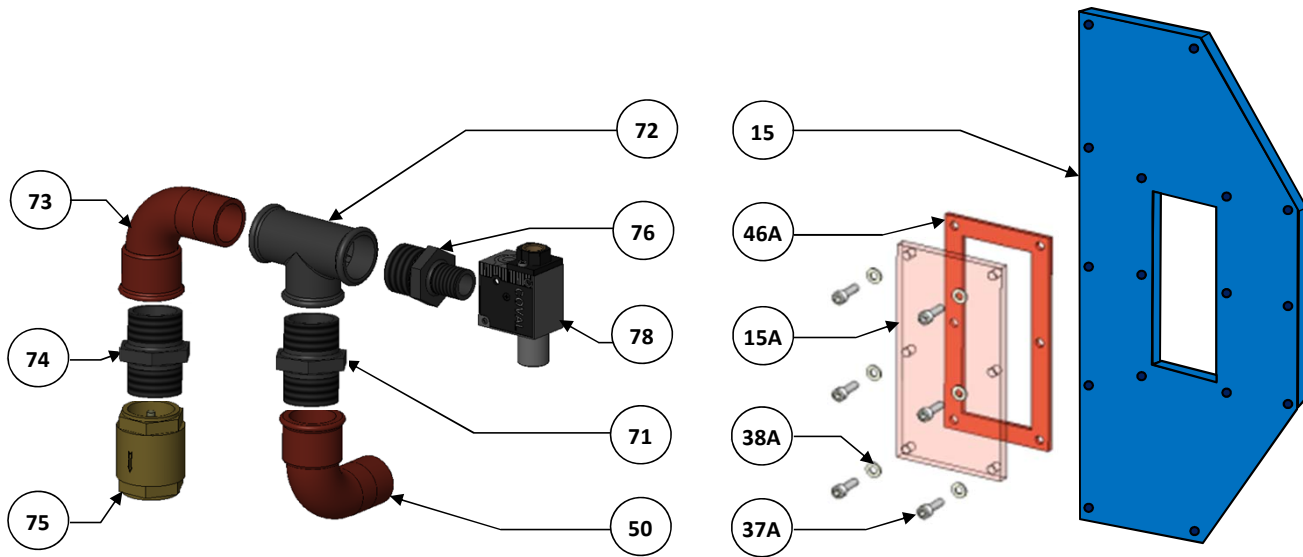

(See Instructions 1101-T00 for Installation, Operation and Maintenance)

Elbow 50 : on the pump

Reference			Description	Qty order / (in pump)	Article code	Kit/Part
Ass.	Part	Available				
131		◆	Ejector vacuum kit for A100 & AS100/125 pumps	1	311904.00	
	15	▲	Window adaptor	(1)	218647	
	15A	▲	Window	(1)	220208	
	37A		Screw	(6)		
	38A		Washer	(6)		
	46A	▲	Window seal	(1)	217040	
	71		Nipple	(1)		
	72		T junction	(1)		
	73		Elbow	(1)		
	74		Nipple	(1)		
	75		Check valve	(1)		
	76		Nipple	(1)		
	78	▲	Ejector	(1)	217749	

(◆) Sets of parts or (▲) parts available to order.

■ Kit/Part for maintenance • Wear parts

Keep this parts lists with Installation, Operation and Maintenance Instructions.