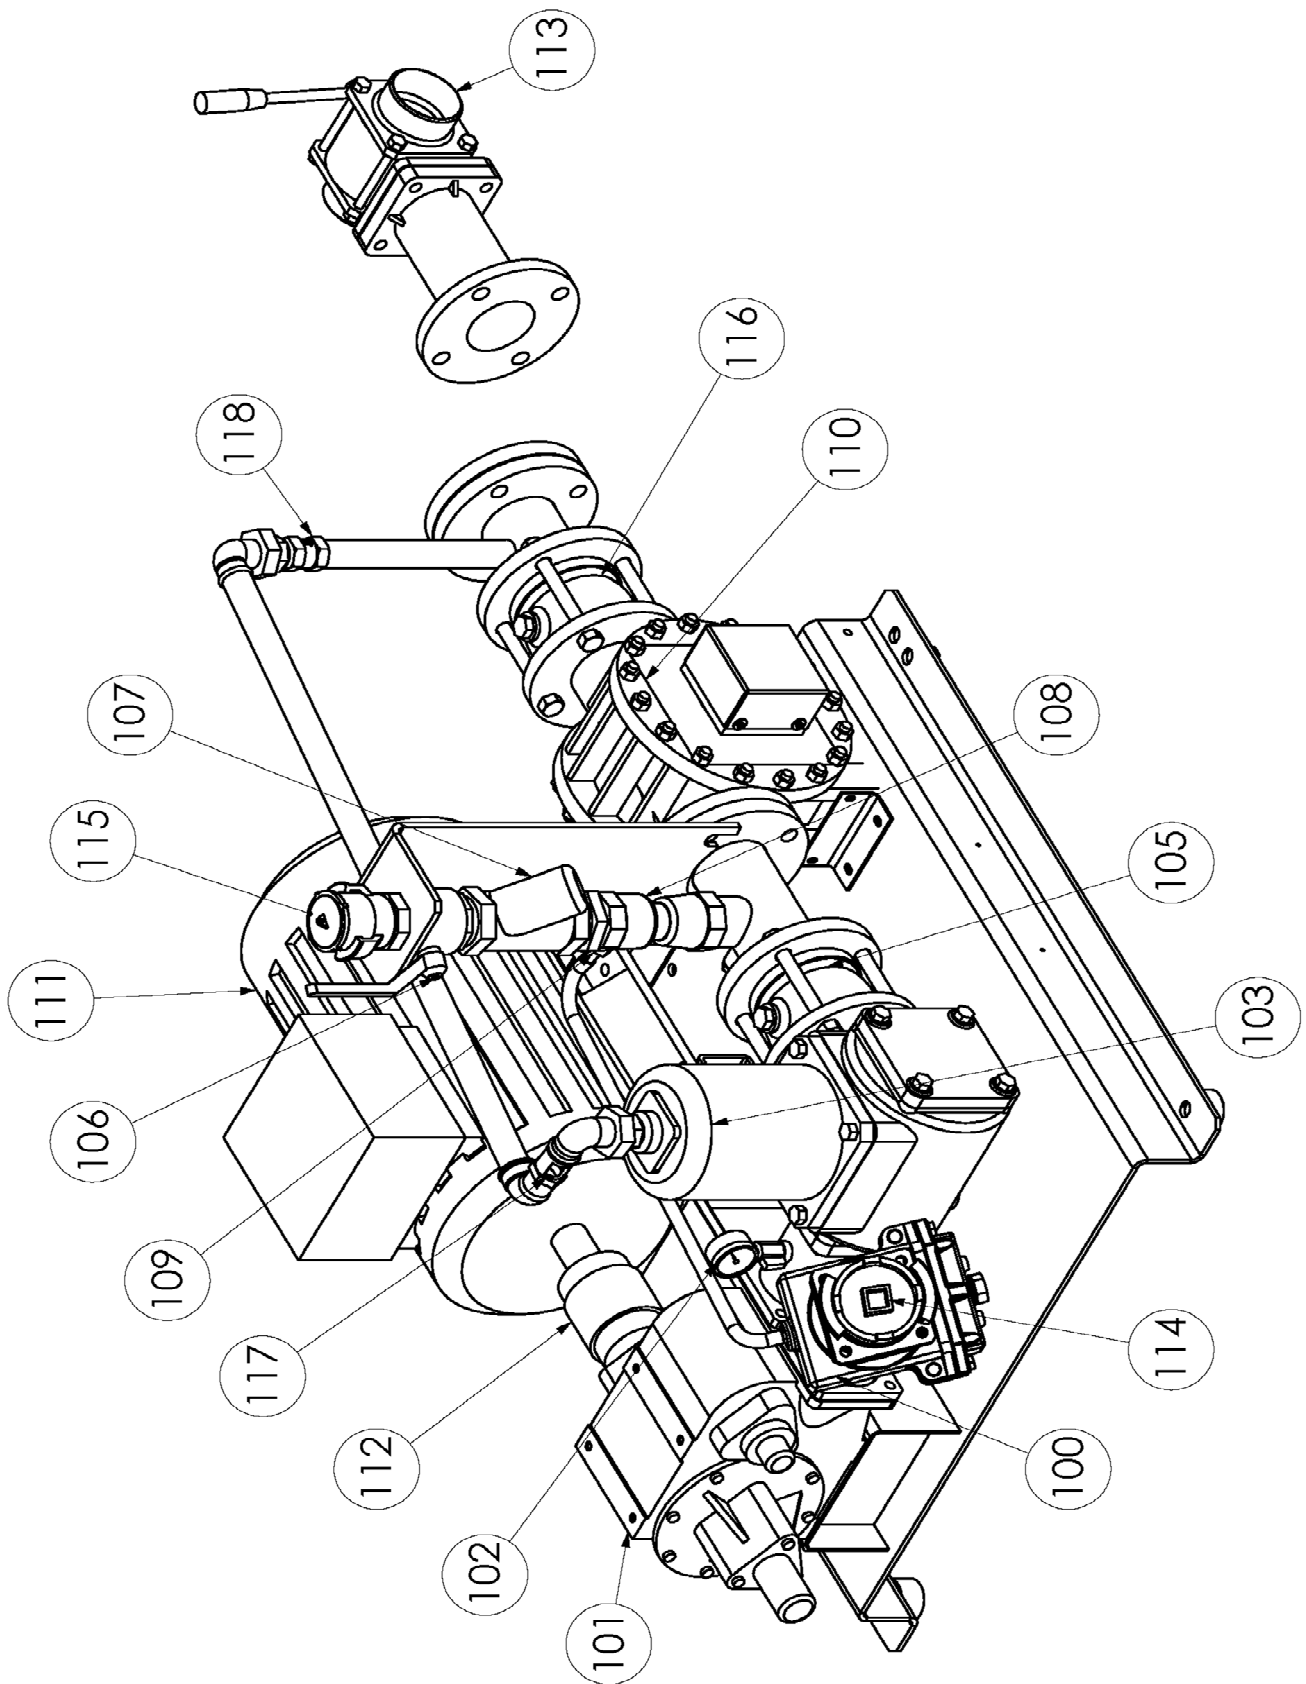

P.L. : 1006-C01

Effective
Replaces

February 2024
October 2022

PARTS LIST
Centrex Multi 2
Version 3

Keep this parts lists with Installation, Operation and Maintenance Instructions.

To order the required spare parts, indicate the desired Reference(s).

- ◆ Sets of parts or parts available to order.

For Meter : see Parts list MA 026-027-038

CF : Consult us

Z.I. la Plaine des Isles - 2 rue des Caillottes F-89000 AUXERRE - France

Tel : +33 (0)3 86 49 86 30 • Fax : +33 (0)3 86 49 87 17

contact.mouvex@psgdover.com • www.mouvex.com

Centrex Multi 2

Version 3

Centrex Multi 2

* 1, 2, 4... : Quantity in equipment - (1), (2), (4)... : Quantity in kit

Item	Available	Description	Qty*	Ref.	Maintenance kit	Wear part
		PUMPING UNIT				
100	◆	STRAINER	1	AUX320432		
101	◆	PUMP CC8 65 A/ ST/PB/GVT/C/4B/E ST/	1	CF		
102	◆	PRESSURE GAUGE	1	AUX402971		
103	◆	AIR SEPARATOR / STRAINER	1	AUX239467		
105	◆	NO RETURN VALVE 1 BAR	1	AUX311007		
106	◆	PRODUCT RETURN VALVE	1	AUX402914		
107	◆	PRODUCT RETURN STRAINER	1	AUX402915		
108	◆	PRODUCT RETURN NO RETURN VALVE	1	AUX229443		
109	◆	PRODUCT RETURN DRAINING VALVE	1	AUX230354		
114	◆	SET PLUG & BREATHER	1	AUX321484		
115	◆	PRODUCT RETURN PLUG	1	AUX200931		
116	◆	NO RETURN VALVE 0,1 BAR (ABOVE GROUND TANK)	1	AUX311005		
116	◆	NO RETURN VALVE 0,4 BAR (UNDER GROUND TANK)	1	AUX311006		
117	◆	SIGHT GLASS Ø 1" MF	1	AUX229060		
118	◆	NO RETURN VALVE Ø 1"	1	AUX230083		
110	◆	METER	1			
	◆	TURBINE (NOT SHOWN)	1	AUX313093		
	◆	METER SBM150	1	AUX227167		
	◆	METER PULSE GENERATOR	1	AUX315386		
111	◆	MOTOR	1			
	◆	MOTOR B3 T160 11 KW 1000 TR	1	CF		
	◆	MOTOR ATEX B3 T160 11 KW 1000 TR	1	CF		
112	◆	COUPLING	1			
	◆	ATEX COUPLING	1	AUX220760		
113	◆	SBL3 VALVE	1	CF		
	◆	CONNECTING PIPE :	1			
	◆	3 WAYS VALVES SBL3	1	CF		
	◆	GASKET	1	CF		