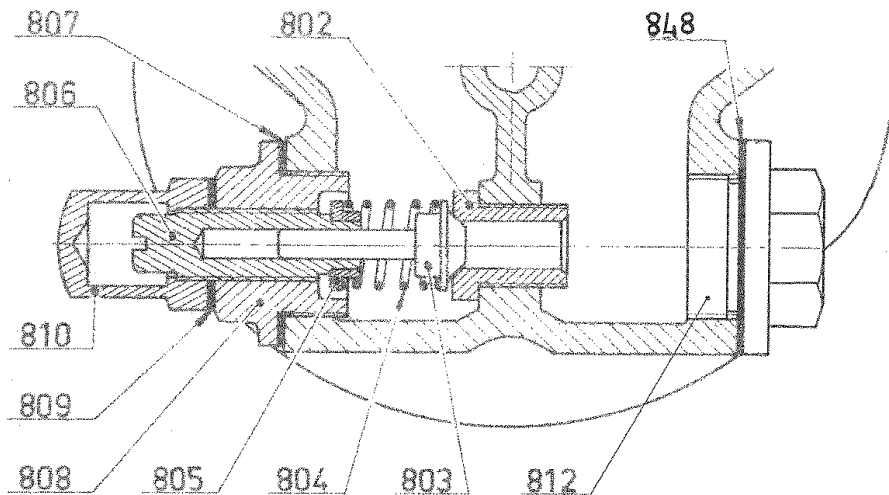

MONODIR C I VT

Bypass