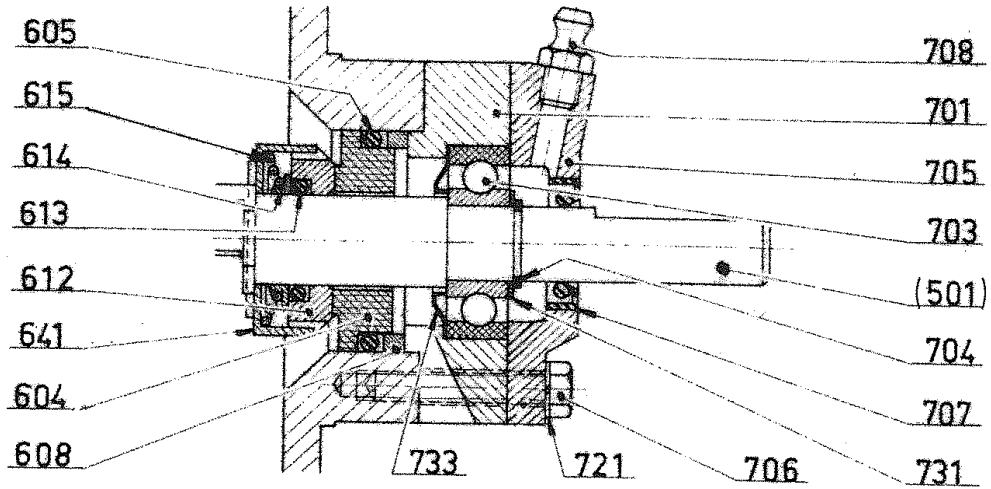

MONODIR B I VT