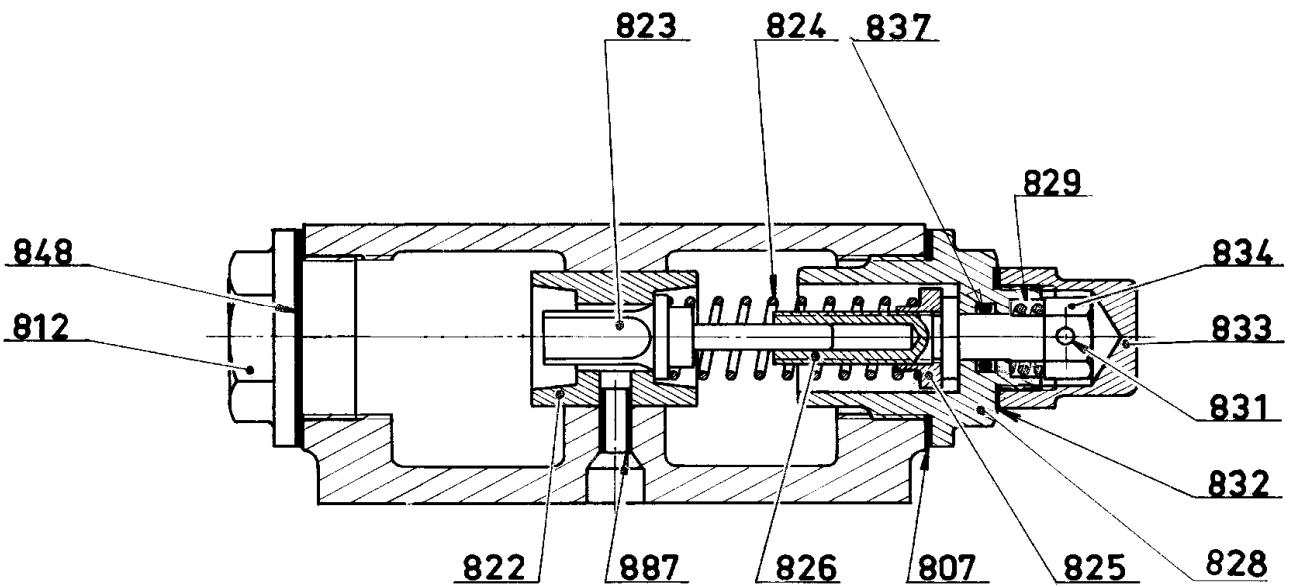

contact.mouvex@psgdover.com • www.mouvex.com

AD O

Mechanical seal

Bypass

AD O

* 1, 2, 4... : Quantity in equipment - (1), (2), (4)... : Quantity in kit

Item	Available	Description	Qty*	Ref.	Maintenance kit	Wear part
98	◆	FULL SET OF SCREWS	1	AUX300339		
105		STUD	(7)			
115		NUT	(7)			
202		STUD	(1)			
206		NUT	(1)			
409		SCREW	(5)			
409A		NUT	(5)			
99	◆	SET OF PUMP SEALS	1	AUX300350	■	
104		O-RING	(1)			
109		SEAL	(1)			
403	◆	SEAL	1	AUX200876		
406		SEAL	(2)			
1002		SEAL	(1)			
100	◆	MAIN BODY, COMPLETE (CARBON BUSHING)	1	AUX308390		
100	◆	MAIN BODY, COMPLETE (BRONZE BUSHING)	1	AUX300312		
101		MAIN BODY	(1)			
103	◆	CARBON BUSHING	1	AUX211737	■	●
103	◆	BRONZE BUSHING	1	AUX201355	■	●
105		STUD	(7)			
108		PLUG	(1)			
109		SEAL	(1)			
115		NUT	(7)			
200	◆	CYLINDER, COMPLETE	1	AUX300319	■	
201		CYLINDER	(1)			●
202		STUD	(1)			
206		NUT	(1)			
300	◆	COMPLETE PISTON - BRONZE BUSHING	1	AUX300322	■	●
300	◆	COMPLETE PISTON - CARBON BUSHING	1	AUX308313	■	●
3010		PISTON + BLOCK PIN	(1)			
303	◆	PISTON BUSHING (CARBON)	1	AUX211736	■	●
303	◆	PISTON BUSHING (BRONZE)	1	AUX201365	■	●
398O	◆	SLIDE BLOCK, COMPLETE	1	AUX305215		
307	◆	SLIDE BLOCK + BUSHING	1	AUX300329		
306		BUSHING	(1)			
312		SLIDE BLOCK	(1)			
308		WASHER	(1)			
309		NUT	(1)			
300	◆	COMPLETE PISTON (DRILLED) - CARBON BUSHING	1	AUX311188	■	●
300	◆	COMPLETE PISTON (DRILLED) - BRONZE BUSHING	1	AUX311176	■	●
3010		PISTON + BLOCK PIN	(1)			
303	◆	PISTON BUSHING (CARBON)	1	AUX211736	■	●
303	◆	PISTON BUSHING (BRONZE)	1	AUX201365	■	●
315		SCREW	(1)			
398O	◆	SLIDE BLOCK, COMPLETE	1	AUX305215		
307	◆	SLIDE BLOCK + BUSHING	1	AUX300329		
306		BUSHING	(1)			
312		SLIDE BLOCK	(1)			
308		WASHER	(1)			
309		NUT	(1)			
399	◆	GUIDE BLOCK, COMPLETE	1	AUX300332		
310		SPRING	(3)			
311		BACK PISTON SUPPORT	(3)			●