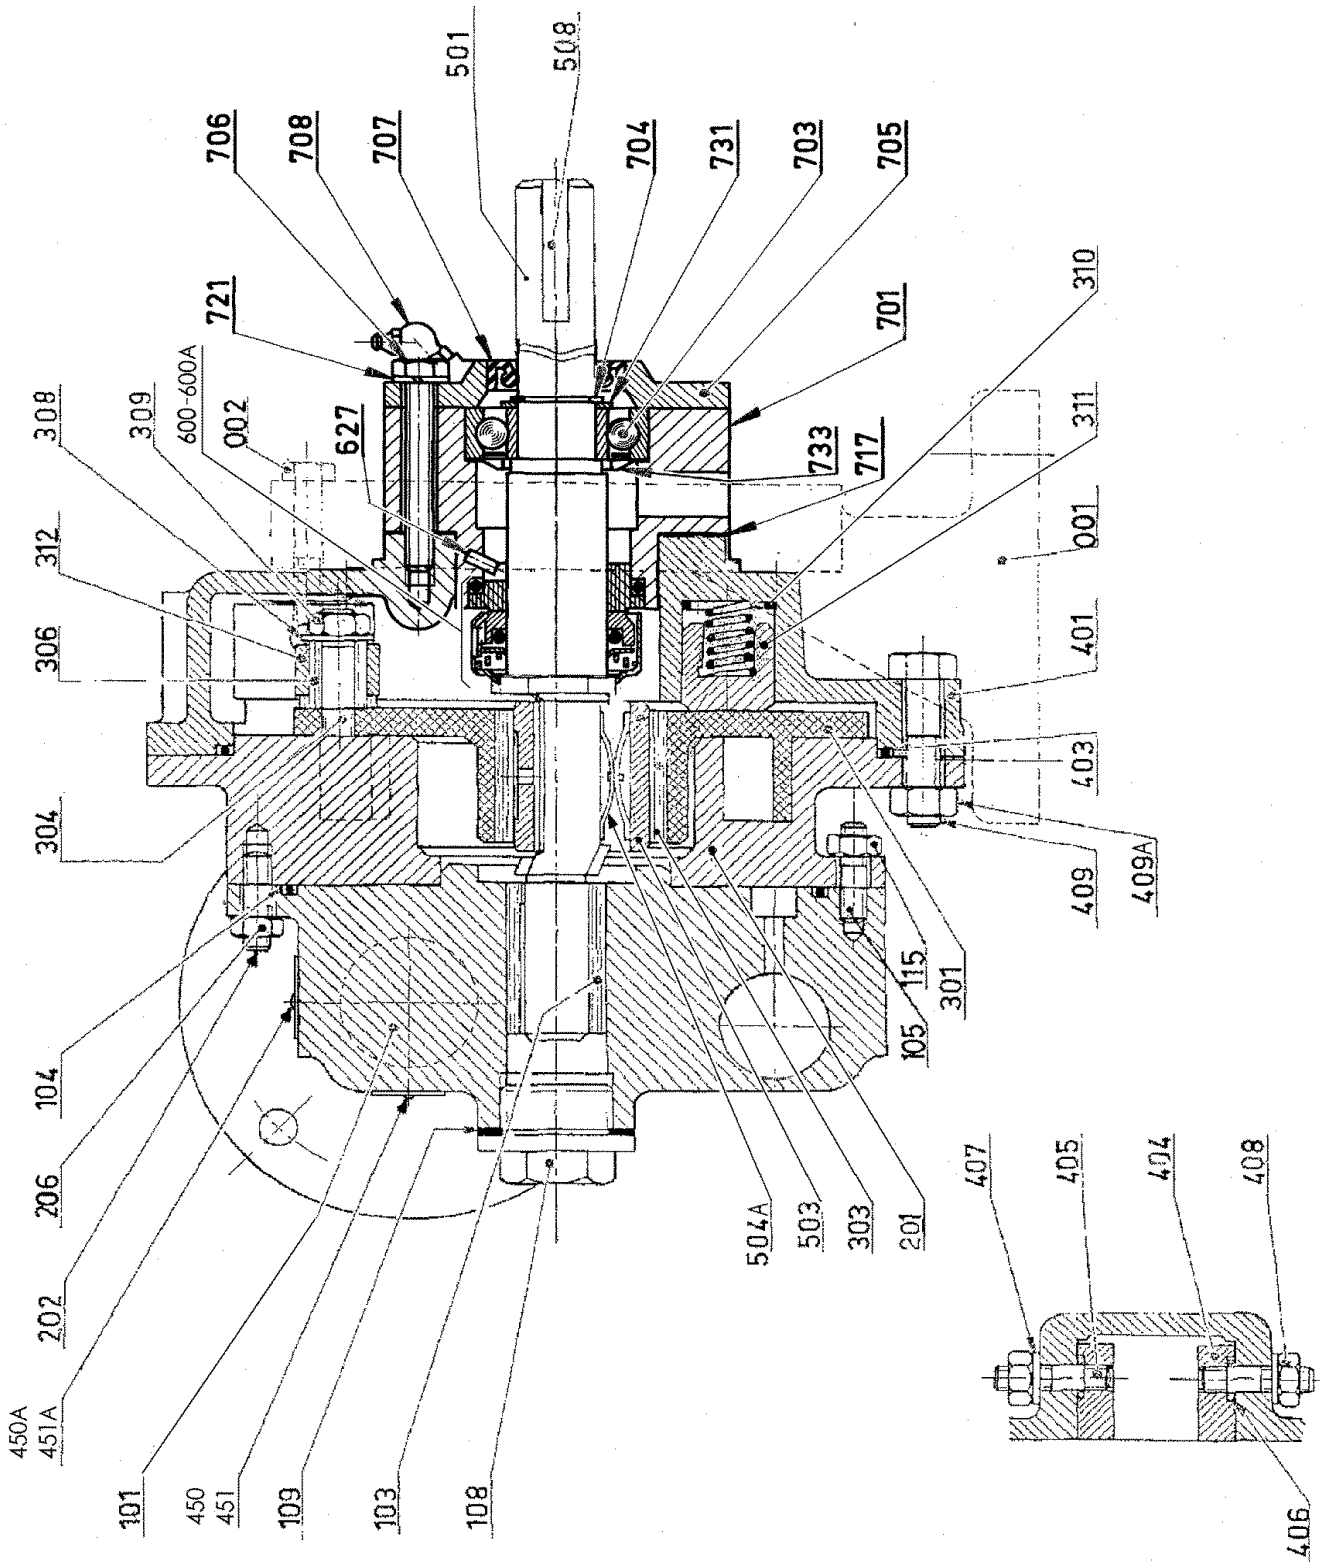

contact.mouvex@psgdover.com • www.mouvex.com

AD O

Mechanical seal

Bypass

AD O

* 1, 2, 4... : Quantity in equipment - (1), (2), (4)... : Quantity in kit

Item	Available	Description	Qty*	Ref.	Maintenance kit	Wear part
98	◆	FULL SET OF SCREWS	1	AUX300339		
105		STUD	(7)			
115		NUT	(7)			
202		STUD	(1)			
206		NUT	(1)			
409		SCREW	(5)			
409A		NUT	(5)			
99	◆	SET OF PUMP SEALS	1	AUX300350	■	
104		O-RING	(1)			
109		SEAL	(1)			
403	◆	SEAL	1	AUX200876		
406		SEAL	(2)			
1002		SEAL	(1)			
100	◆	MAIN BODY, COMPLETE (CARBON BUSHING)	1	AUX308390		
100	◆	MAIN BODY, COMPLETE (BRONZE BUSHING)	1	AUX300312		
101		MAIN BODY	(1)			
103	◆	CARBON BUSHING	1	AUX211737	■	●
103	◆	BRONZE BUSHING	1	AUX201355	■	●
105		STUD	(7)			
108		PLUG	(1)			
109		SEAL	(1)			
115		NUT	(7)			
200	◆	CYLINDER, COMPLETE	1	AUX300319	■	
201		CYLINDER	(1)			●
202		STUD	(1)			
206		NUT	(1)			
300	◆	COMPLETE PISTON - BRONZE BUSHING	1	AUX300322	■	●
300	◆	COMPLETE PISTON - CARBON BUSHING	1	AUX308313	■	●
3010		PISTON + BLOCK PIN	(1)			
303	◆	PISTON BUSHING (CARBON)	1	AUX211736	■	●
303	◆	PISTON BUSHING (BRONZE)	1	AUX201365	■	●
398O	◆	SLIDE BLOCK, COMPLETE	1	AUX305215		
307	◆	SLIDE BLOCK + BUSHING	1	AUX300329		
306		BUSHING	(1)			
312		SLIDE BLOCK	(1)			
308		WASHER	(1)			
309		NUT	(1)			
300	◆	COMPLETE PISTON (DRILLED) - CARBON BUSHING	1	AUX311188	■	●
300	◆	COMPLETE PISTON (DRILLED) - BRONZE BUSHING	1	AUX311176	■	●
3010		PISTON + BLOCK PIN	(1)			
303	◆	PISTON BUSHING (CARBON)	1	AUX211736	■	●
303	◆	PISTON BUSHING (BRONZE)	1	AUX201365	■	●
315		SCREW	(1)			
398O	◆	SLIDE BLOCK, COMPLETE	1	AUX305215		
307	◆	SLIDE BLOCK + BUSHING	1	AUX300329		
306		BUSHING	(1)			
312		SLIDE BLOCK	(1)			
308		WASHER	(1)			
309		NUT	(1)			
399	◆	GUIDE BLOCK, COMPLETE	1	AUX300332		
310		SPRING	(3)			
311		BACK PISTON SUPPORT	(3)			●