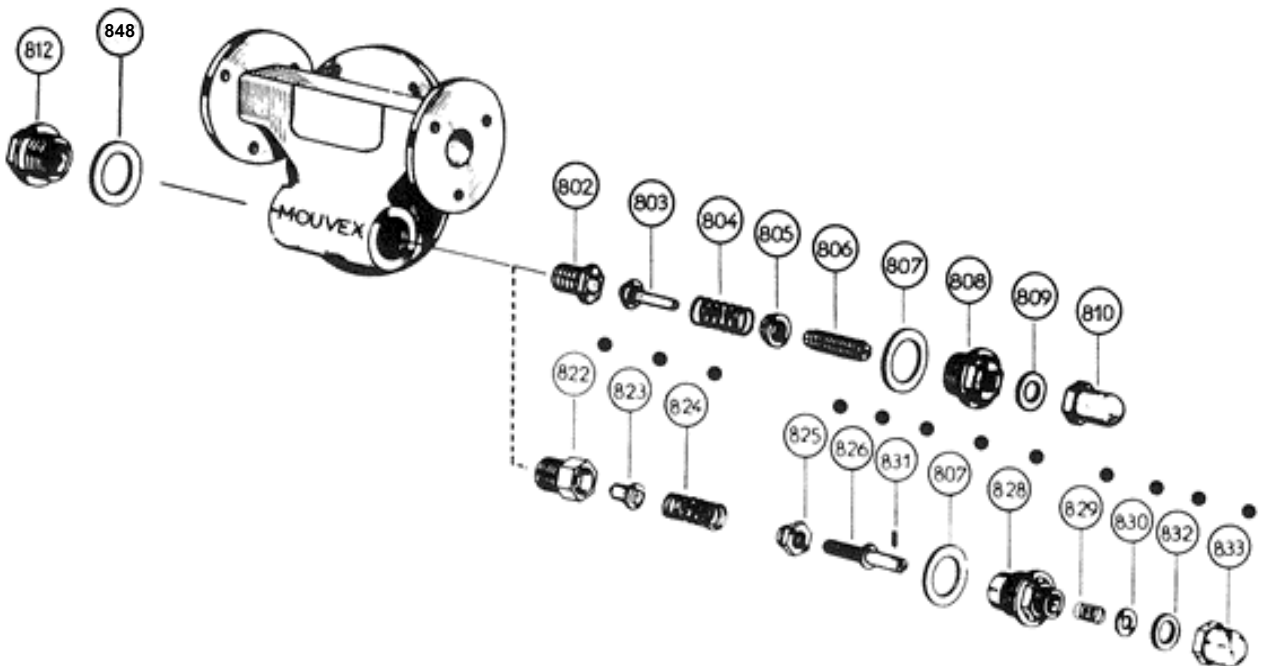

Mechanical seal

Bypass