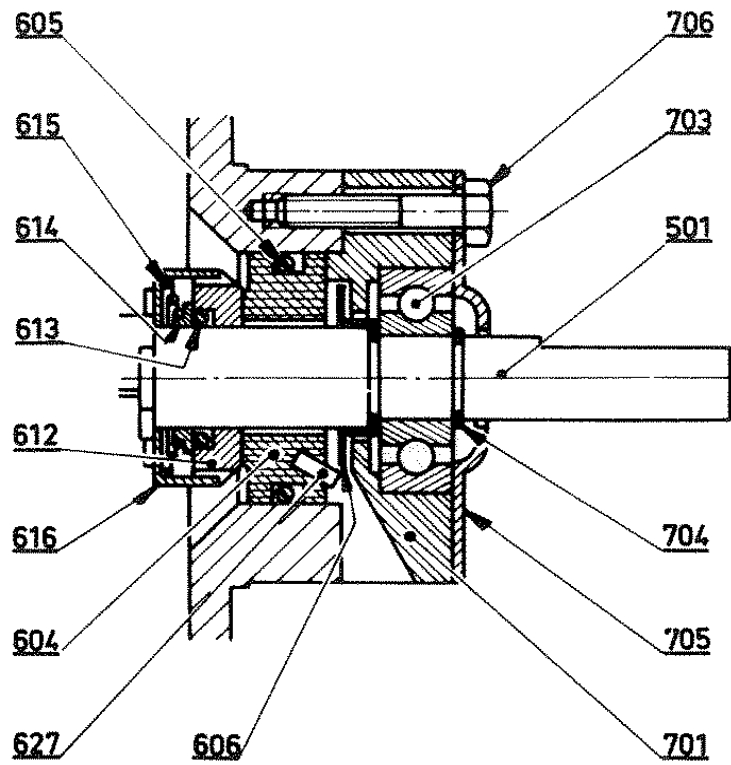

Mechanical seal