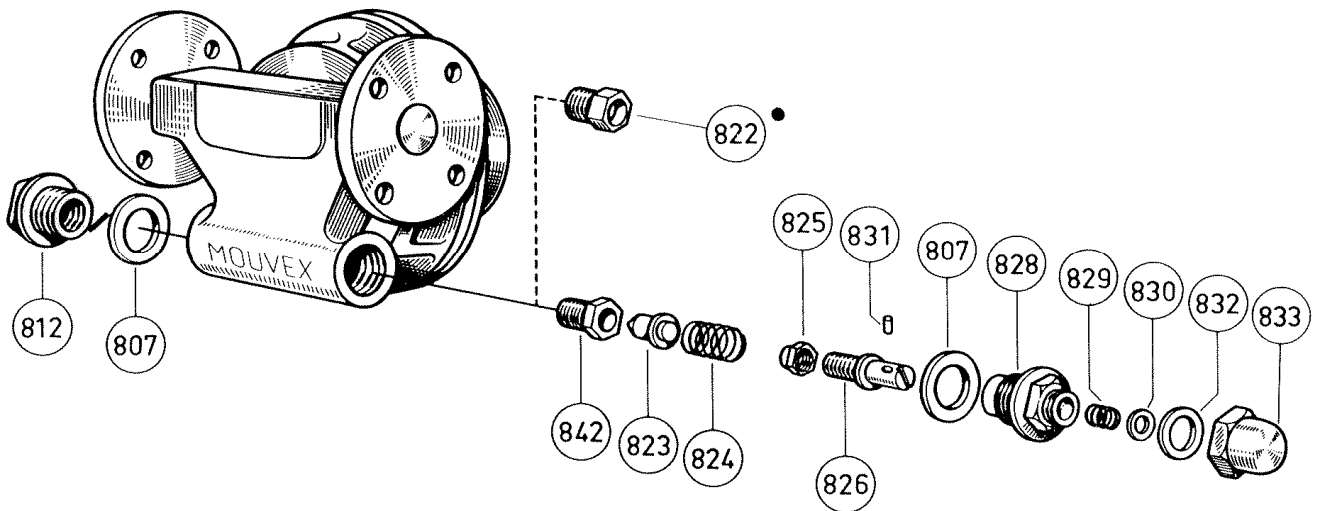

AG H

Mechanical seal

Bypass

AG H

* 1, 2, 4... : Quantity in equipment - (1), (2), (4)... : Quantity in kit

Item	Available	Description	Qty*	Ref.	Maintenance kit	Wear part
98	◆	FULL SET OF SCREWS	1	AUX301309		
105		STUD	(5)			
115		NUT	(5)			
202		STUD	(1)			
206		NUT	(1)			
409		SCREW	(6)			
409A		NUT	(6)			
706		SCREW	(3)			
99	◆	FULL SET OF SEALS FKM	1	AUX301311	■	
104		SEAL	(1)			
403	◆	COMPLETE FRONT COVER SEAL	1	AUX200831		
100	◆	MAIN BODY, COMPLETE	1	AUX301290		
101		MAIN BODY	(1)			
105		STUD	(5)			
115		NUT	(5)			
200	◆	CYLINDER, COMPLETE	1	AUX301293	■	
201A		CYLINDER + BULKHEAD + BUSHING	(1)			
201		CYLINDER	(1)			●
203		BULKHEAD	(1)			
204	◆	BUSHING	1	AUX201305	■	●
202		STUD	(1)			
206		NUT	(1)			
300	◆	COMPLETE PISTON	1	AUX303002	■	●
3010		PISTON + BLOCK PIN	(1)			
303	◆	PISTON BUSHING	1	AUX201306	■	●
3980	◆	SLIDE BLOCK, COMPLETE	1	AUX305238		
306		BUSHING	(1)			
308		WASHER	(1)			
309		NUT	(1)			
312		SLIDE BLOCK	(1)			
400	◆	COMPLETE FRONT COVER	1	AUX301297		
399	◆	GUIDE BLOCK, COMPLETE	1	AUX301299		
310		SPRING	(3)			
311		BACK PISTON SUPPORT	(3)			●
401		FRONT COVER	(1)			
403	◆	COMPLETE FRONT COVER SEAL	1	AUX200831		
500	◆	SHAFT COMPLETE	1	AUX301301	■	
501	◆	SHAFT	1	AUX203480		
503	◆	PISTON BEARING	1	AUX203482		●
598	◆	BEARING SPRING COMPLETE	1	AUX301302		
504		SPRING	(1)			
507		BUSHING	(1)			
599	◆	COMPLETE KEY	1	AUX301303		
508	◆	KEY	1	AUX203849		
509		WASHER	(1)			
510		SCREW	(1)			
600	◆	MECHANICAL SEAL BLOCDIR LR VT	1	AUX301305	■	
610		STATIONARY SEAL FACE COMPLETE	(1)			
604		STATIONARY SEAL FACE	(1)			
605		SEAL	(1)			
627	◆	PIN	1	AUX200139		●
697		ROTATING PART	(1)			●
612		SEAL HOUSING	(1)			●
613		SEAL	(1)			
614		SPRING GUIDE	(1)			
615		SPRING	(1)			
616		CAGE	(1)			