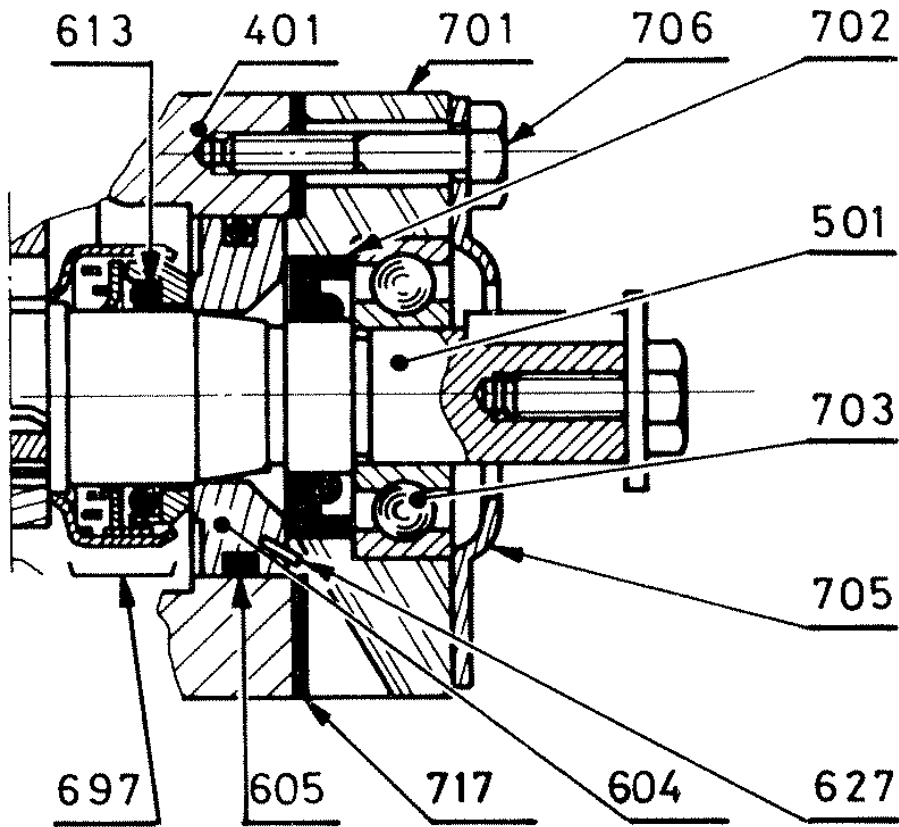

AG H

Mechanical seal

Bypass

AG H

* 1, 2, 4... : Quantity in equipment - (1), (2), (4)... : Quantity in kit

Item	Available	Description	Qty*	Ref.	Maintenance kit	Wear part
98	◆	FULL SET OF SCREWS	1	AUX301309		
105		STUD	(5)			
115		NUT	(5)			
202		STUD	(1)			
206		NUT	(1)			
409		SCREW	(6)			
409A		NUT	(6)			
706		SCREW	(3)			
99	◆	FULL SET OF SEALS FKM	1	AUX301311	■	
104		SEAL	(1)			
403	◆	COMPLETE FRONT COVER SEAL	1	AUX200831		
100	◆	MAIN BODY, COMPLETE	1	AUX301290		
101		MAIN BODY	(1)			
105		STUD	(5)			
115		NUT	(5)			
200	◆	CYLINDER, COMPLETE	1	AUX301293	■	
201A		CYLINDER + BULKHEAD + BUSHING	(1)			
201		CYLINDER	(1)			●
203		BULKHEAD	(1)			
204	◆	BUSHING	1	AUX201305	■	●
202		STUD	(1)			
206		NUT	(1)			
300	◆	COMPLETE PISTON	1	AUX303002	■	●
3010		PISTON + BLOCK PIN	(1)			
303	◆	PISTON BUSHING	1	AUX201306	■	●
3980	◆	SLIDE BLOCK, COMPLETE	1	AUX305238		
306		BUSHING	(1)			
308		WASHER	(1)			
309		NUT	(1)			
312		SLIDE BLOCK	(1)			
400	◆	COMPLETE FRONT COVER	1	AUX301297		
399	◆	GUIDE BLOCK, COMPLETE	1	AUX301299		
310		SPRING	(3)			
311		BACK PISTON SUPPORT	(3)			●
401		FRONT COVER	(1)			
403	◆	COMPLETE FRONT COVER SEAL	1	AUX200831		
500	◆	SHAFT COMPLETE	1	AUX301301	■	
501	◆	SHAFT	1	AUX203480		
503	◆	PISTON BEARING	1	AUX203482		●
598	◆	BEARING SPRING COMPLETE	1	AUX301302		
504		SPRING	(1)			
507		BUSHING	(1)			
599	◆	COMPLETE KEY	1	AUX301303		
508	◆	KEY	1	AUX203849		
509		WASHER	(1)			
510		SCREW	(1)			
600	◆	MECHANICAL SEAL BLOCDIR LR VT	1	AUX301305	■	
610		STATIONARY SEAL FACE COMPLETE	(1)			
604		STATIONARY SEAL FACE	(1)			
605		SEAL	(1)			
627	◆	PIN	1	AUX200139		●
697		ROTATING PART	(1)			●
612		SEAL HOUSING	(1)			●
613		SEAL	(1)			
614		SPRING GUIDE	(1)			
615		SPRING	(1)			
616		CAGE	(1)			