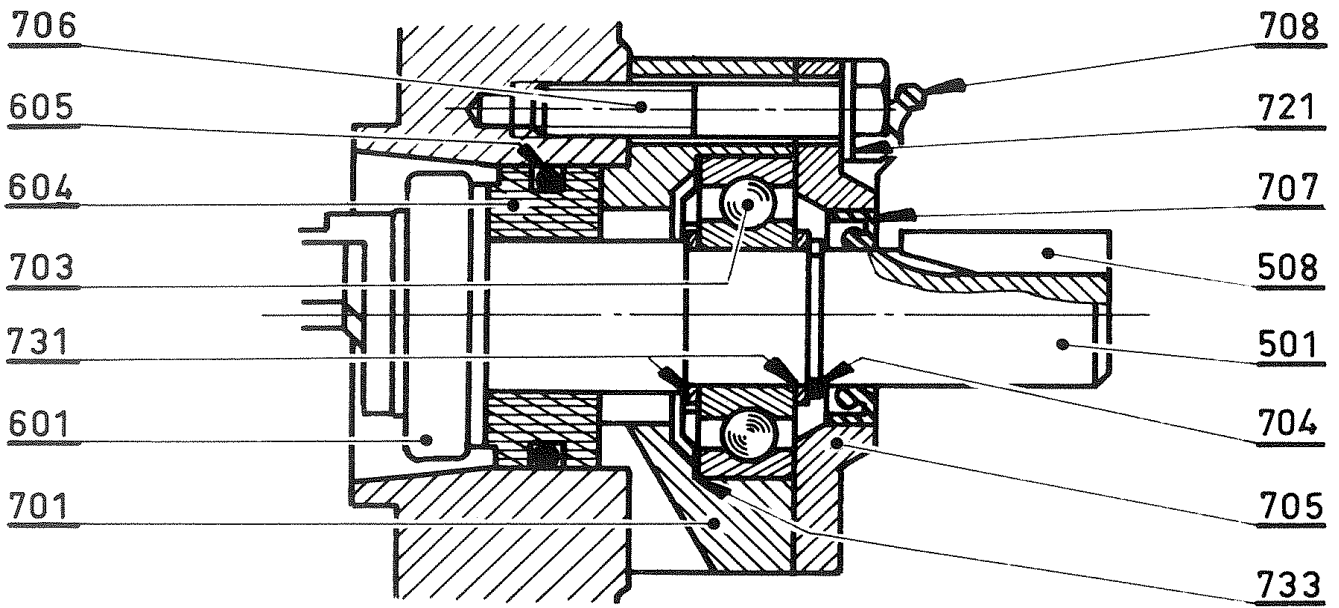

AF TM H

Mechanical seal

Bypass

AF TM H

* 1, 2, 4... : Quantity in equipment - (1), (2), (4)... : Quantity in kit

Item	Available	Description	Qty*	Ref.	Maintenance kit	Wear part
98	◆	FULL SET OF SCREWS	1	AUX301332		
202		STUD	(8)			
206		NUT	(8)			
409		SCREW	(6)			
409A		NUT	(6)			
417		SCREW	(4)			
420		WASHER	(4)			
706		SCREW	(4)			
721		WASHER	(4)			
99	◆	SET OF PUMP SEALS	1	AUX301339	■	
104		SEAL	(1)			
403	◆	SEAL	1	AUX200834		
406		SEAL	(2)			
416		SEAL	(1)			
100	◆	MAIN BODY, COMPLETE	1	AUX300445		
101		MAIN BODY	(1)			
817	◆	SET OF BYPASS FIXING STUDS	1	AUX300447		
813		NUT	(2)			
814		STUD	(2)			
815		WASHER	(2)			
200	◆	CYLINDER, COMPLETE	1	AUX300448	■	
201		CYLINDER	(1)			●
202		STUD	(8)			
206		NUT	(8)			
300	◆	COMPLETE PISTON	1	AUX301337	■	●
3010		PISTON + BLOCK PIN	(1)			
303	◆	PISTON BUSHING	1	AUX201366	■	●
3980	◆	SLIDE BLOCK, COMPLETE	1	AUX305218		
305		ABUTMENT	(1)			
307	◆	SLIDE BLOCK + BUSHING	1	AUX300459		
306		BUSHING	(1)			
312		SLIDE BLOCK	(1)			
308		WASHER	(1)			
309		PISTON NUT	(1)			
399	◆	GUIDE BLOCK, COMPLETE	1	AUX300462		
310		SPRING	(3)			
311		BACK PISTON SUPPORT	(3)			●
400	◆	COMPLETE FRONT COVER	1	AUX300484		
401		FRONT COVER	(1)			
402	◆	FRONT BUSHING SET	1	AUX300486		
404		GUIDE	(2)			●
405		STUD	(2)			
406		SEAL	(2)			
407		WASHER	(2)			
408		NUT	(2)			
411	◆	FRONT COVER DRAIN PLUG + SEAL	1	AUX300036		
412		SEAL	(1)			
434		PLUG	(1)			
403	◆	SEAL	1	AUX200834		
413	◆	FRONT COVER BEARING COMPLETE	1	AUX301327		
414		FRONT COVER BEARING	(1)			
415	◆	BEARING BUSHING	1	AUX201390	■	●
416		SEAL	(1)			
417		SCREW	(4)			
420		WASHER	(4)			