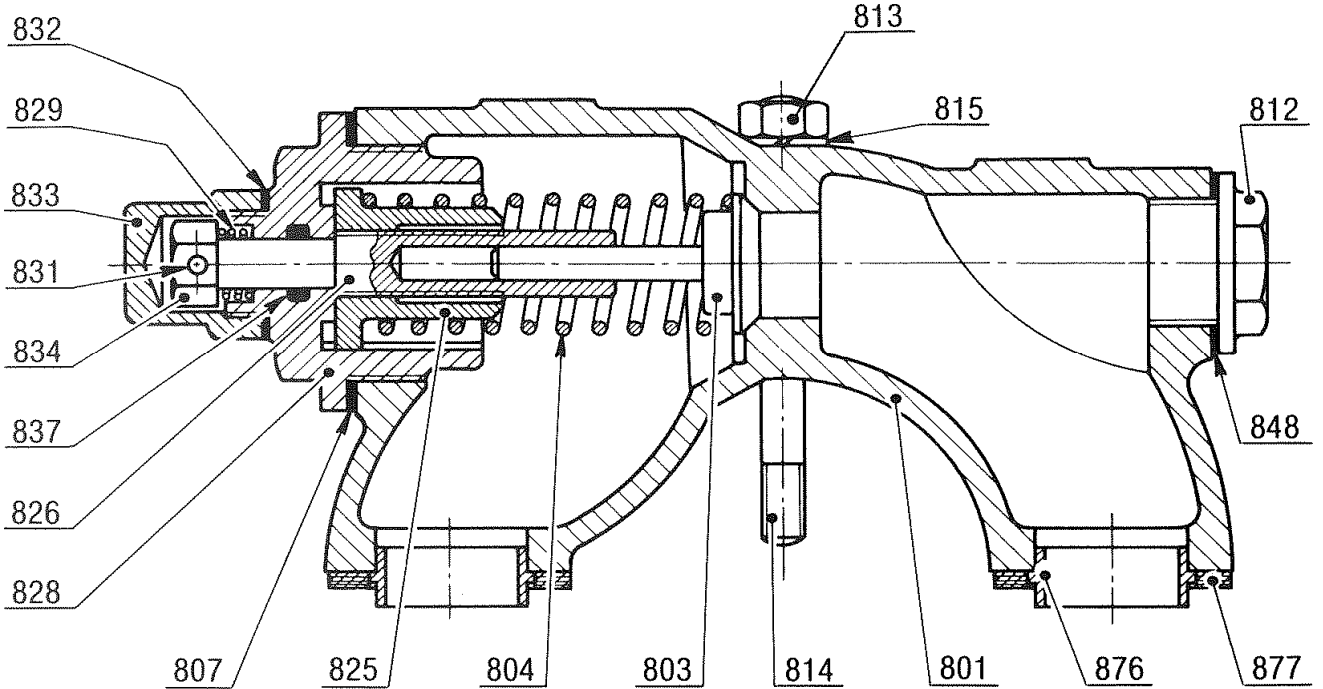

AF TM H

Mechanical seal

Bypass

AF TM H

* 1, 2, 4... : Quantity in equipment - (1), (2), (4)... : Quantity in kit

Item	Available	Description	Qty*	Ref.	Maintenance kit	Wear part
98	◆	FULL SET OF SCREWS	1	AUX301332		
202		STUD	(8)			
206		NUT	(8)			
409		SCREW	(6)			
409A		NUT	(6)			
417		SCREW	(4)			
420		WASHER	(4)			
706		SCREW	(4)			
721		WASHER	(4)			
99	◆	SET OF PUMP SEALS	1	AUX301339	■	
104		SEAL	(1)			
403	◆	SEAL	1	AUX200834		
406		SEAL	(2)			
416		SEAL	(1)			
100	◆	MAIN BODY, COMPLETE	1	AUX300445		
101		MAIN BODY	(1)			
817	◆	SET OF BYPASS FIXING STUDS	1	AUX300447		
813		NUT	(2)			
814		STUD	(2)			
815		WASHER	(2)			
200	◆	CYLINDER, COMPLETE	1	AUX300448	■	
201		CYLINDER	(1)			●
202		STUD	(8)			
206		NUT	(8)			
300	◆	COMPLETE PISTON	1	AUX301337	■	●
3010		PISTON + BLOCK PIN	(1)			
303	◆	PISTON BUSHING	1	AUX201366	■	●
3980	◆	SLIDE BLOCK, COMPLETE	1	AUX305218		
305		ABUTMENT	(1)			
307	◆	SLIDE BLOCK + BUSHING	1	AUX300459		
306		BUSHING	(1)			
312		SLIDE BLOCK	(1)			
308		WASHER	(1)			
309		PISTON NUT	(1)			
399	◆	GUIDE BLOCK, COMPLETE	1	AUX300462		
310		SPRING	(3)			
311		BACK PISTON SUPPORT	(3)			●
400	◆	COMPLETE FRONT COVER	1	AUX300484		
401		FRONT COVER	(1)			
402	◆	FRONT BUSHING SET	1	AUX300486		
404		GUIDE	(2)			●
405		STUD	(2)			
406		SEAL	(2)			
407		WASHER	(2)			
408		NUT	(2)			
411	◆	FRONT COVER DRAIN PLUG + SEAL	1	AUX300036		
412		SEAL	(1)			
434		PLUG	(1)			
403	◆	SEAL	1	AUX200834		
413	◆	FRONT COVER BEARING COMPLETE	1	AUX301327		
414		FRONT COVER BEARING	(1)			
415	◆	BEARING BUSHING	1	AUX201390	■	●
416		SEAL	(1)			
417		SCREW	(4)			
420		WASHER	(4)			