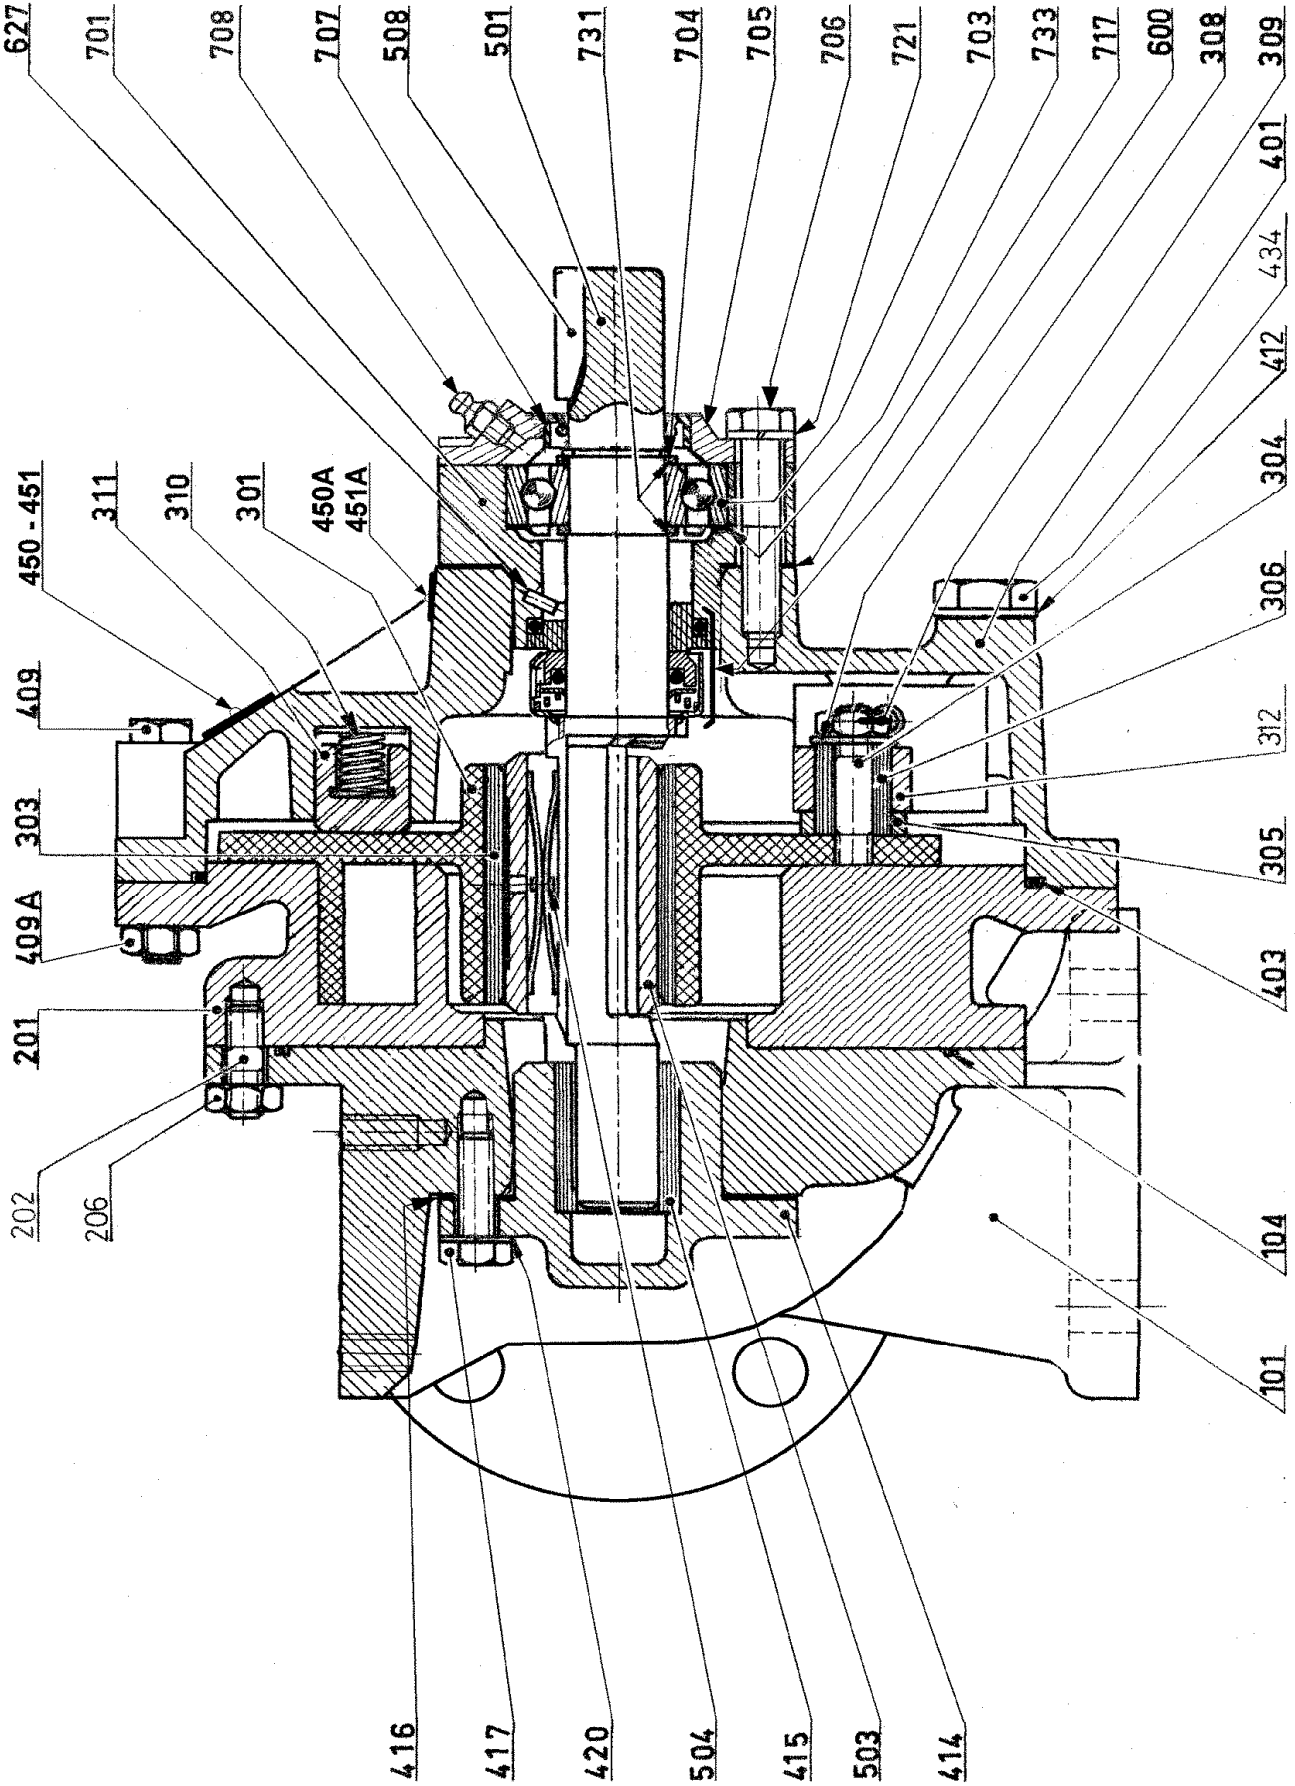

PARTS LIST
PUMP
AF TM H

Keep this parts lists with Installation, Operation and Maintenance Instructions.

To order the required spare parts, indicate the desired Reference(s).

- ◆ Sets of parts or parts available to order.

AF TM H

Mechanical seal

Bypass

AF TM H

* 1, 2, 4... : Quantity in equipment - (1), (2), (4)... : Quantity in kit

Item	Available	Description	Qty*	Ref.	Maintenance kit	Wear part
98	◆	FULL SET OF SCREWS	1	AUX301332		
202		STUD	(8)			
206		NUT	(8)			
409		SCREW	(6)			
409A		NUT	(6)			
417		SCREW	(4)			
420		WASHER	(4)			
706		SCREW	(4)			
721		WASHER	(4)			
99	◆	SET OF PUMP SEALS	1	AUX301339	■	
104		SEAL	(1)			
403	◆	SEAL	1	AUX200834		
406		SEAL	(2)			
416		SEAL	(1)			
100	◆	MAIN BODY, COMPLETE	1	AUX300445		
101		MAIN BODY	(1)			
817	◆	SET OF BYPASS FIXING STUDS	1	AUX300447		
813		NUT	(2)			
814		STUD	(2)			
815		WASHER	(2)			
200	◆	CYLINDER, COMPLETE	1	AUX300448	■	
201		CYLINDER	(1)			●
202		STUD	(8)			
206		NUT	(8)			
300	◆	COMPLETE PISTON	1	AUX301337	■	●
3010		PISTON + BLOCK PIN	(1)			
303	◆	PISTON BUSHING	1	AUX201366	■	●
3980	◆	SLIDE BLOCK, COMPLETE	1	AUX305218		
305		ABUTMENT	(1)			
307	◆	SLIDE BLOCK + BUSHING	1	AUX300459		
306		BUSHING	(1)			
312		SLIDE BLOCK	(1)			
308		WASHER	(1)			
309		PISTON NUT	(1)			
399	◆	GUIDE BLOCK, COMPLETE	1	AUX300462		
310		SPRING	(3)			
311		BACK PISTON SUPPORT	(3)			●
400	◆	COMPLETE FRONT COVER	1	AUX300484		
401		FRONT COVER	(1)			
402	◆	FRONT BUSHING SET	1	AUX300486		
404		GUIDE	(2)			●
405		STUD	(2)			
406		SEAL	(2)			
407		WASHER	(2)			
408		NUT	(2)			
411	◆	FRONT COVER DRAIN PLUG + SEAL	1	AUX300036		
412		SEAL	(1)			
434		PLUG	(1)			
403	◆	SEAL	1	AUX200834		
413	◆	FRONT COVER BEARING COMPLETE	1	AUX301327		
414		FRONT COVER BEARING	(1)			
415	◆	BEARING BUSHING	1	AUX201390	■	●
416		SEAL	(1)			
417		SCREW	(4)			
420		WASHER	(4)			