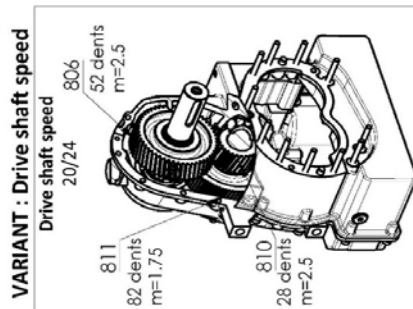

MULTIPLICATEUR MX12