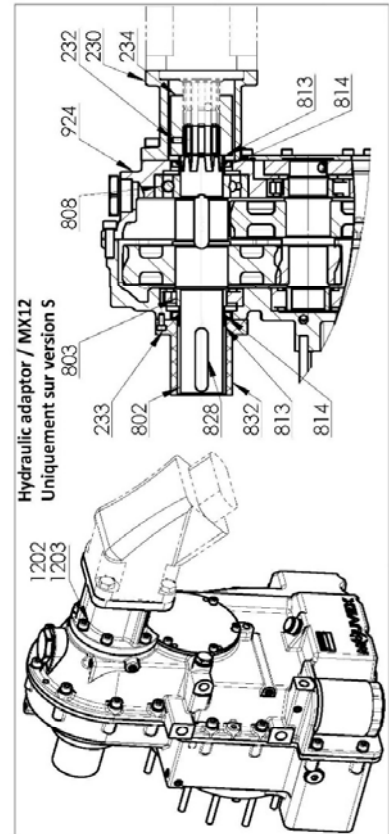

MULTIPLICATEUR MX12