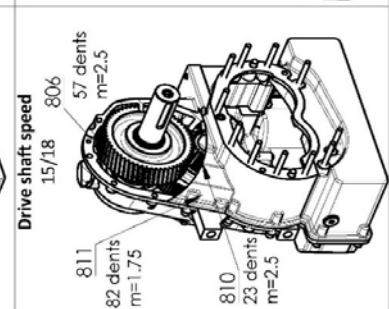

MULTIPLICATEUR MX12