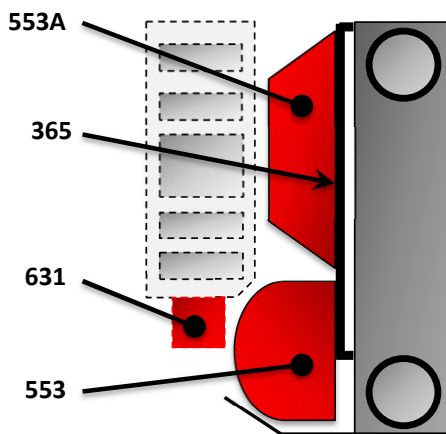

ACCESSORIES

Intercooler

Previous model