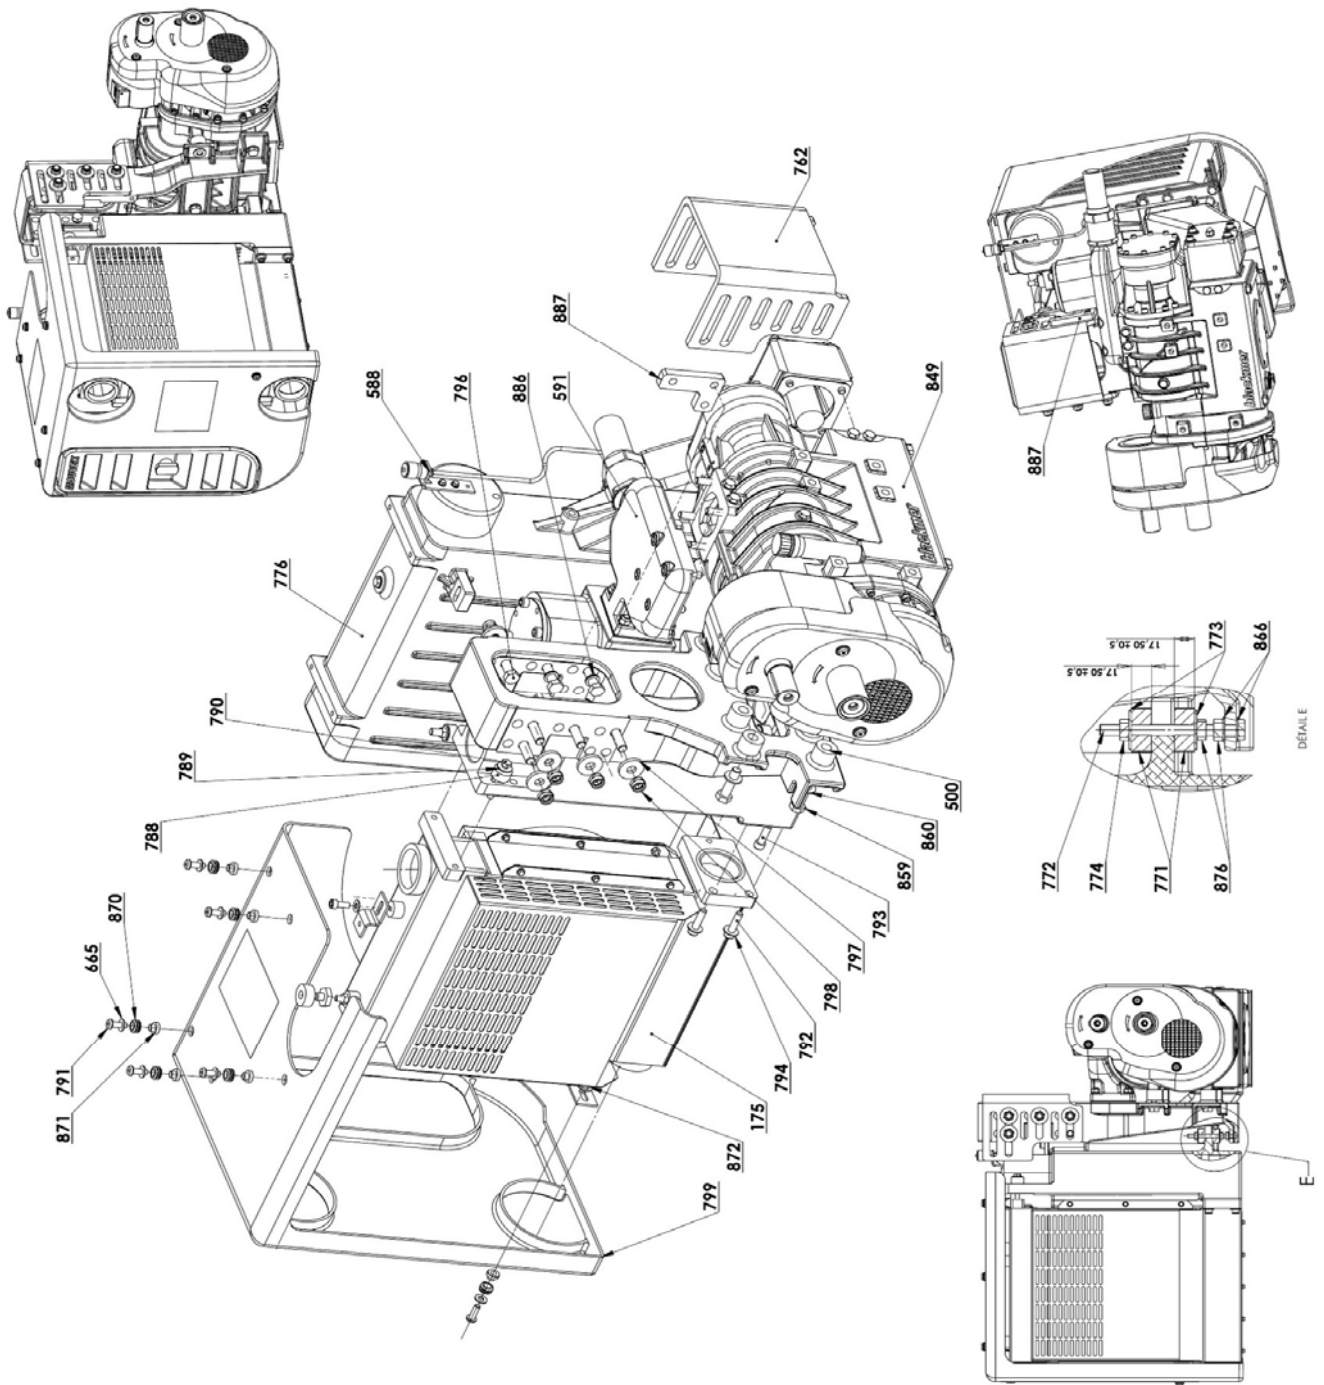

DIRECT DRIVE PACKAGES DDIC