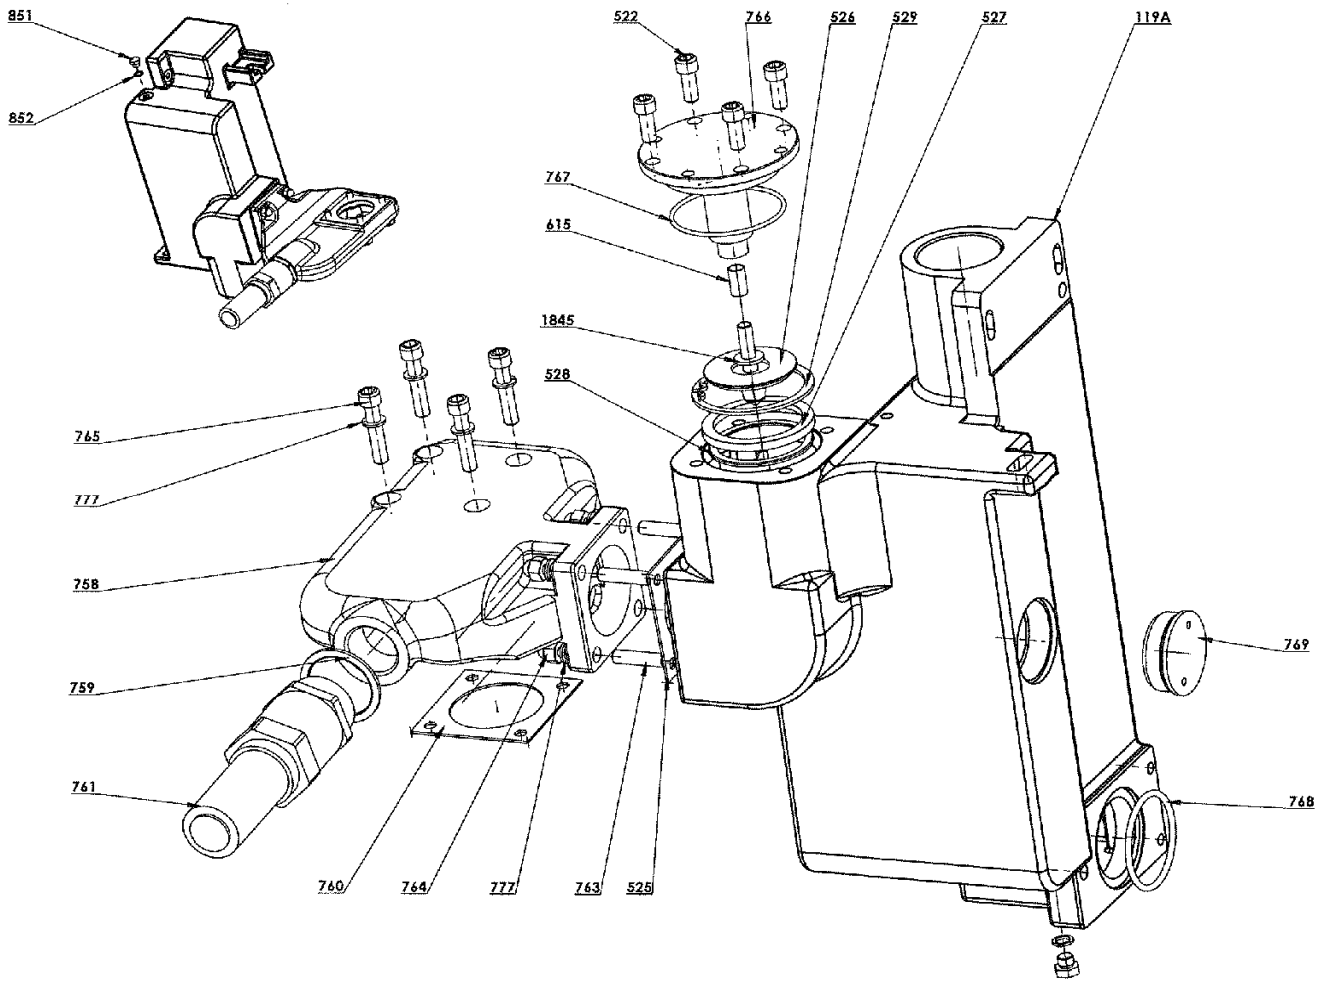

ACCESSORIES

Check and relief valve - Silencer