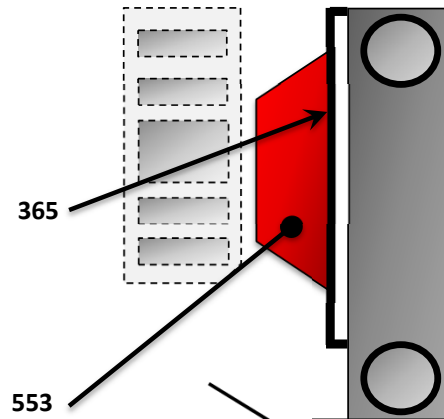

ACCESSORIES

Check and relief valve - Silencer

Suction filter fastening kit

ACCESSORIES

Intercooler

Previous model

New Model

November 2014 : Removal of the radial fan 553 and of the electric box 631, interchangeability :