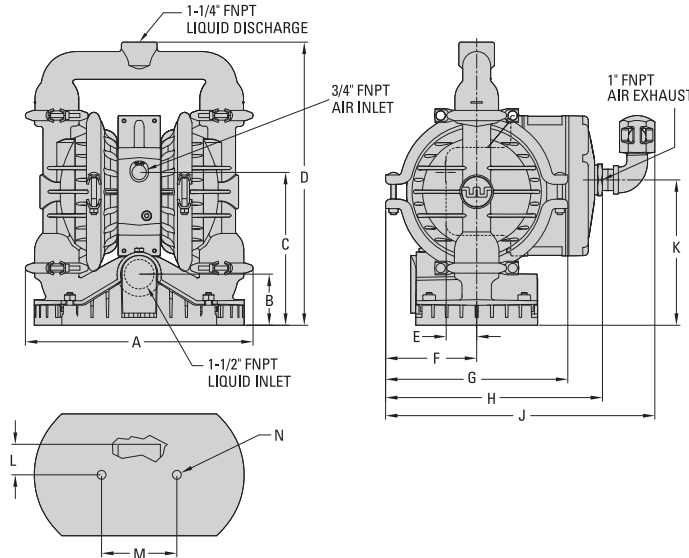

## PS4 STALLION® METAL PUMP

**38 mm (1-1/2") Pump**  
**Maximum Flow Rate:**  
**307 lpm (81 gpm)**

**PS4 STALLION**

### DIMENSIONAL DRAWING

### DIMENSIONS

ITEM	METRIC (mm)	STANDARD (inch)
A	366	14.4
B	81	3.2
C	245	9.6
D	455	17.9
E	48	1.9
F	147	5.8
G	292	11.5
H	348	13.7
J	432	17.0
K	233	9.2
L	48	1.9
M	122	4.8
N	15 DIA.	0.6 DIA.

LW0261 REV. B

### PUMP DATA

**Specifications:**

Ship Weight.....Aluminum 22 kg (49 lb)  
 Ductile Iron 30 kg (66 lb)  
 Air Inlet .....19 mm (3/4")  
 Inlet.....38 mm (1-1/2")  
 Outlet.....32 mm (1-1/4")